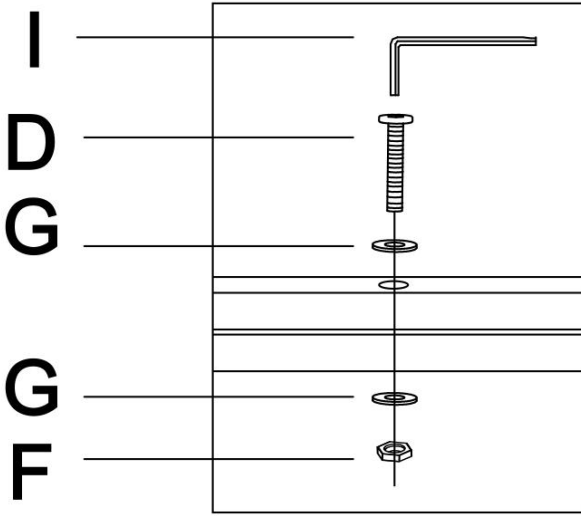

Assembly Instructions

Caution: You must read this before you proceed

D	 M6*60	screw	20PCS
E	 M6*35	screw	13PCS
F		nut	20PCS
G		washer	53PCS
H		spanner	1PC
I		spanner	1PC
J		Single head stud	4PCS

Assembly Instructions

Three seat sofa

①

Assembly Instructions

Three seat sofa

②

Assembly Instructions

Love seat

①

B1

C1

J

Assembly Instructions

Love seat

②

I
E
G

I
D
G
F
G