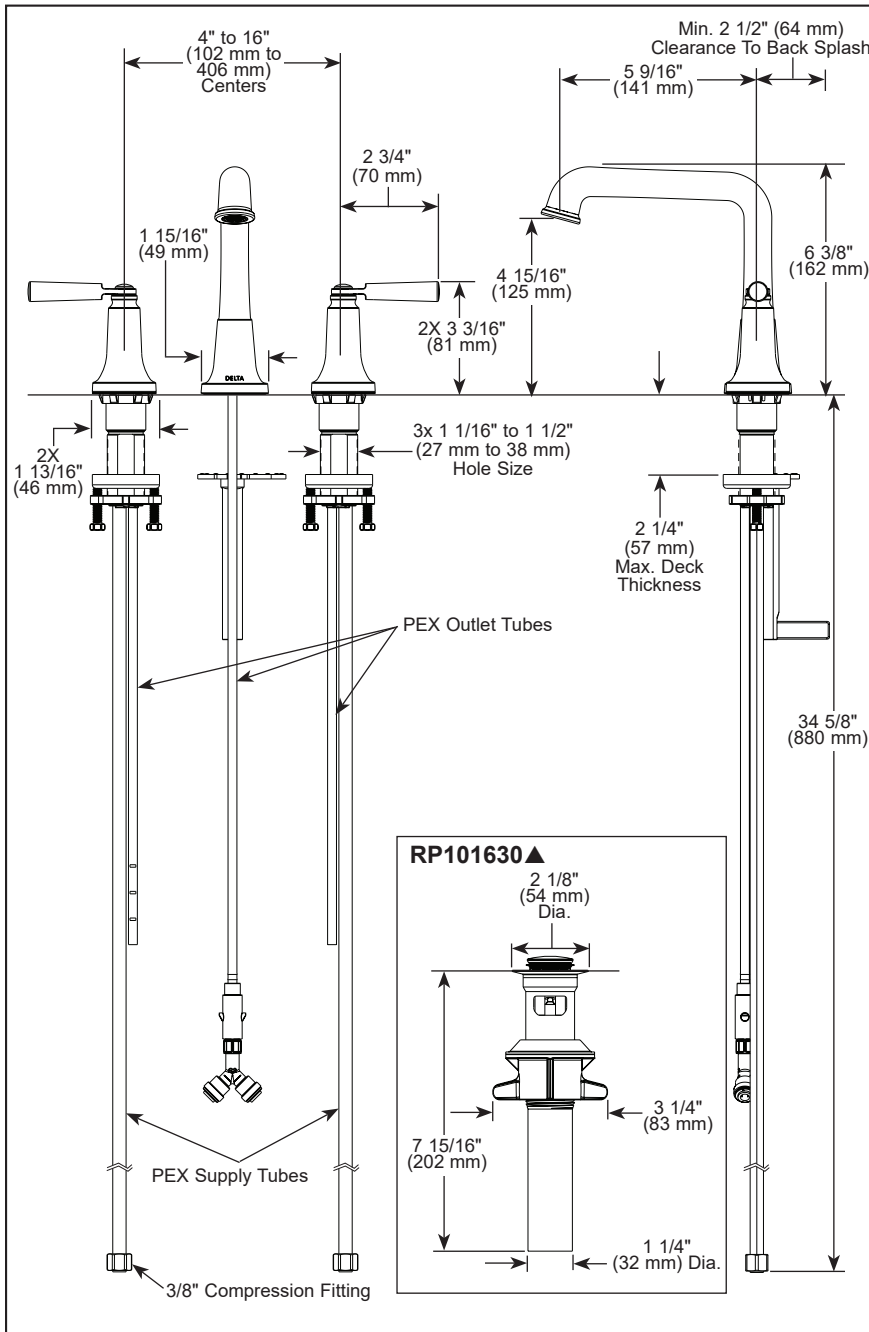

see what Delta can do™

BATHROOM FAUCET

- Saylor™ Bath Collection
- Two Handle Widespread Deck Mount

FEATURES:

- DIAMOND Seal® Technology

STANDARD SPECIFICATIONS:

- Max flow rate 1.2 gpm @ 60 psi, 4.5 L/min @ 414 kPa
- Three-hole mount
- 1/4 turn stops
- Hot and cold stems are interchangeable
- Diamond coated ceramic cartridge
- 3/8" O.D. straight PEX supply tubes
- Models have metal drain with push pop-up type fitting " with plated flange and stopper

COMPLIES WITH:

- ASME A112.18.1 / CSA B125.1
- ASME A112.18.2 / CSA B125.2
- EPA WaterSense®
- ICC/ANSI A117.1

▲ Designate proper finish suffix

Delta Faucet Company reserves the right (1) to make changes in specifications and materials, and (2) to change or discontinue models, both without notice or obligation. Dimensions are for reference only. See current full-line price book or www.deltafaucet.com for finish options and product availability.

DSP-L-3536-MPU-DST Rev. B

Delta Faucet Company

55 E. 111th Street, Carmel, IN 46280
 350 South Edgeware Road, St. Thomas, ON N5P 4L1
 © 2025 Delta Faucet Company