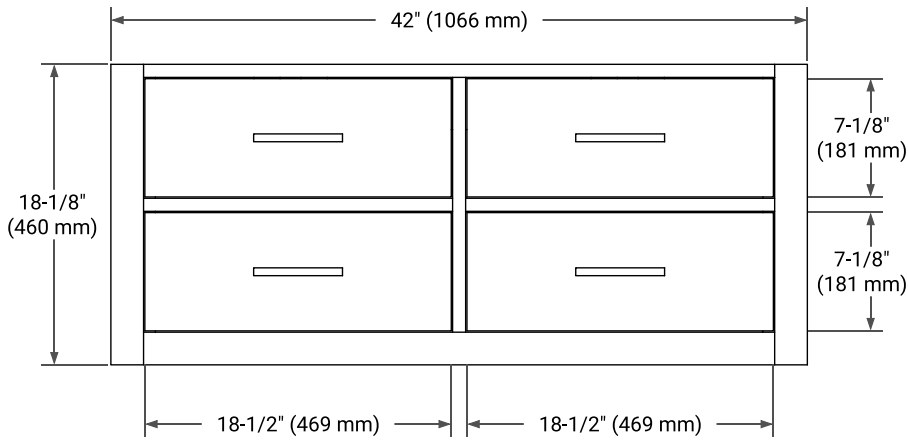

42" SINGLE SINK BASE CABINET

BASE CABINET DIMENSIONS

42" W x 21.5" D x 18" H

FEATURES

- Solid wood frame & plywood panels
- Dovetail drawers and joints
- Soft closing doors & drawers

HARDWARE FINISHES*

Brushed Nickel   Satin Brass   Matte Black   Polished Chrome

Hardware comes preinstalled with the illustrated option. Other finishes are available on our online store if you prefer a different one.

AVAILABLE COLORS

White   Grey   Midnight Blue

FRONT VIEW

SIDE VIEW

PLAN VIEW