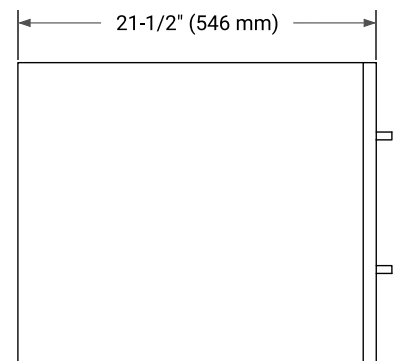

42" SINGLE SINK BASE CABINET

BASE CABINET DIMENSIONS

42" W x 21.5" D x 18" H

FEATURES

- Solid wood frame & plywood panels
- Dovetail drawers and joints
- Soft closing doors & drawers

HARDWARE FINISHES*

Brushed Nickel   Satin Brass   Matte Black   Polished Chrome

Hardware comes preinstalled with the illustrated option. Other finishes are available on our online store if you prefer a different one.

AVAILABLE COLORS

White   Grey   Midnight Blue

FRONT VIEW

SIDE VIEW

PLAN VIEW