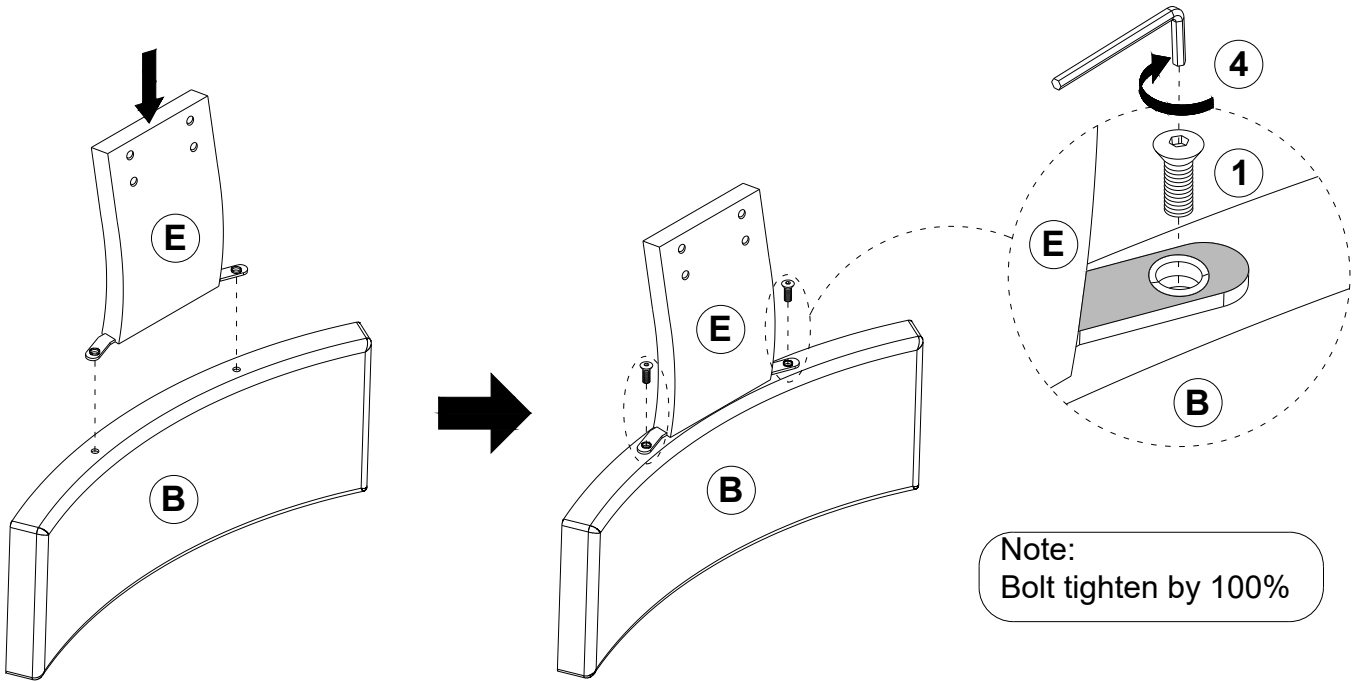

ASSEMBLY INSTRUCTION

STEP 1

1		x2	Bolt M8*25mm
4		x1