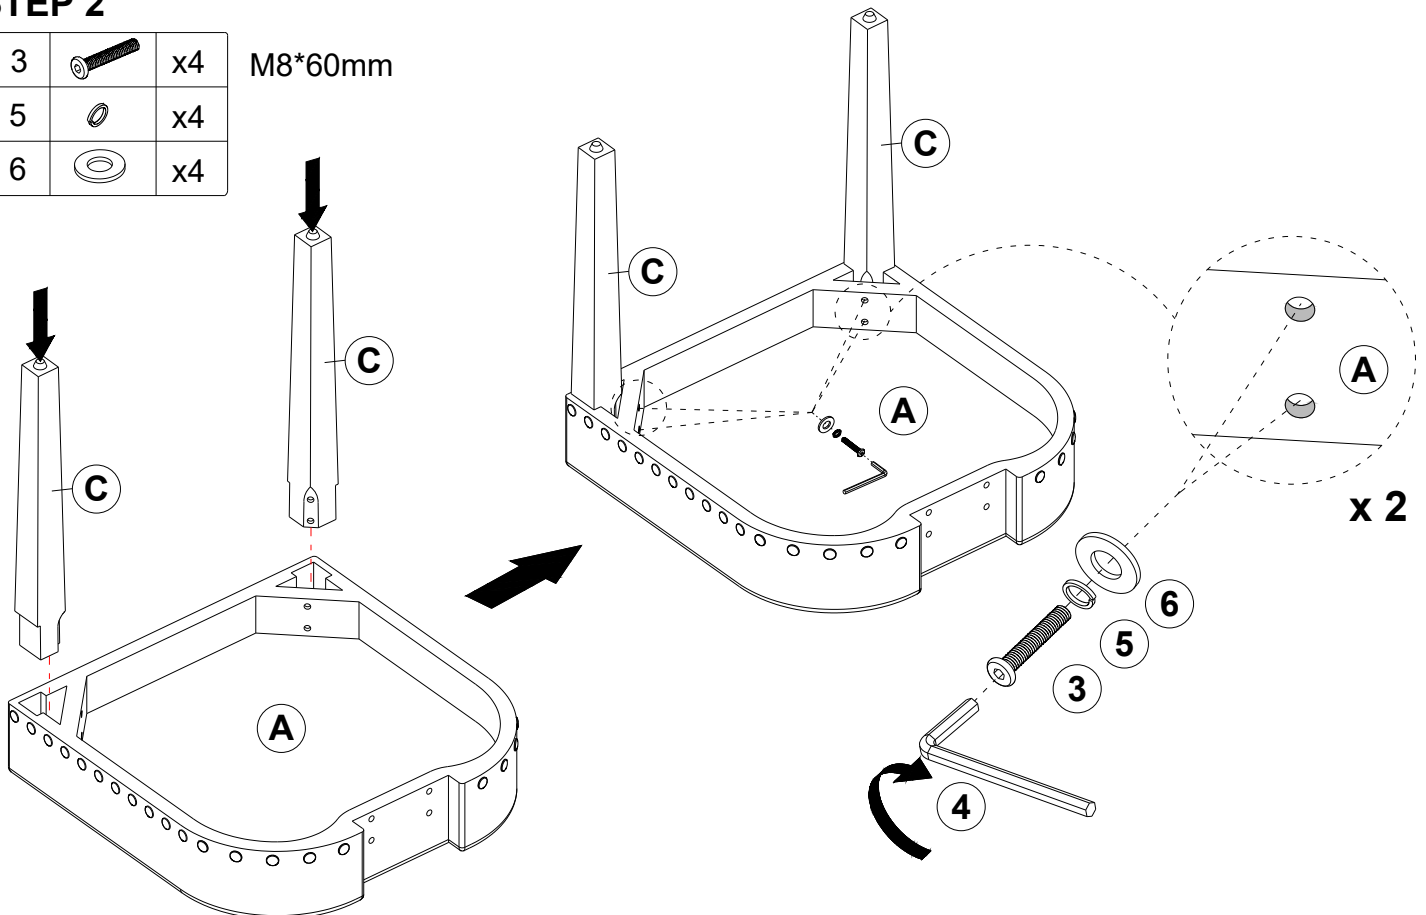

STEP 2

3		x4	M8*60mm
5		x4	
6		x4