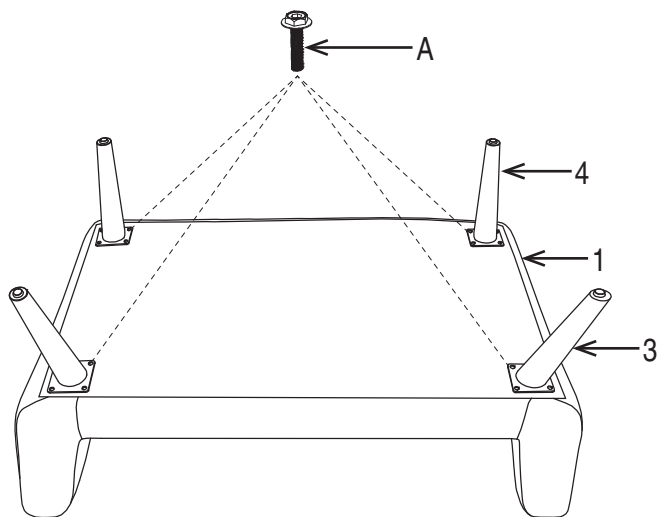

	
<p>1 (Chair Body) - 1 Piece</p>	<p>2 (Seat cushion) - 1 Piece</p>
	
<p>3 (Front Leg) - 2 Pieces</p>	<p>4 (Rear Leg) - 2 Pieces</p>

HARDWARE LIST				
A		BOLT	22mm	16 PCS
B		ALLEN WRENCH	n / a	1 PC

Step 1