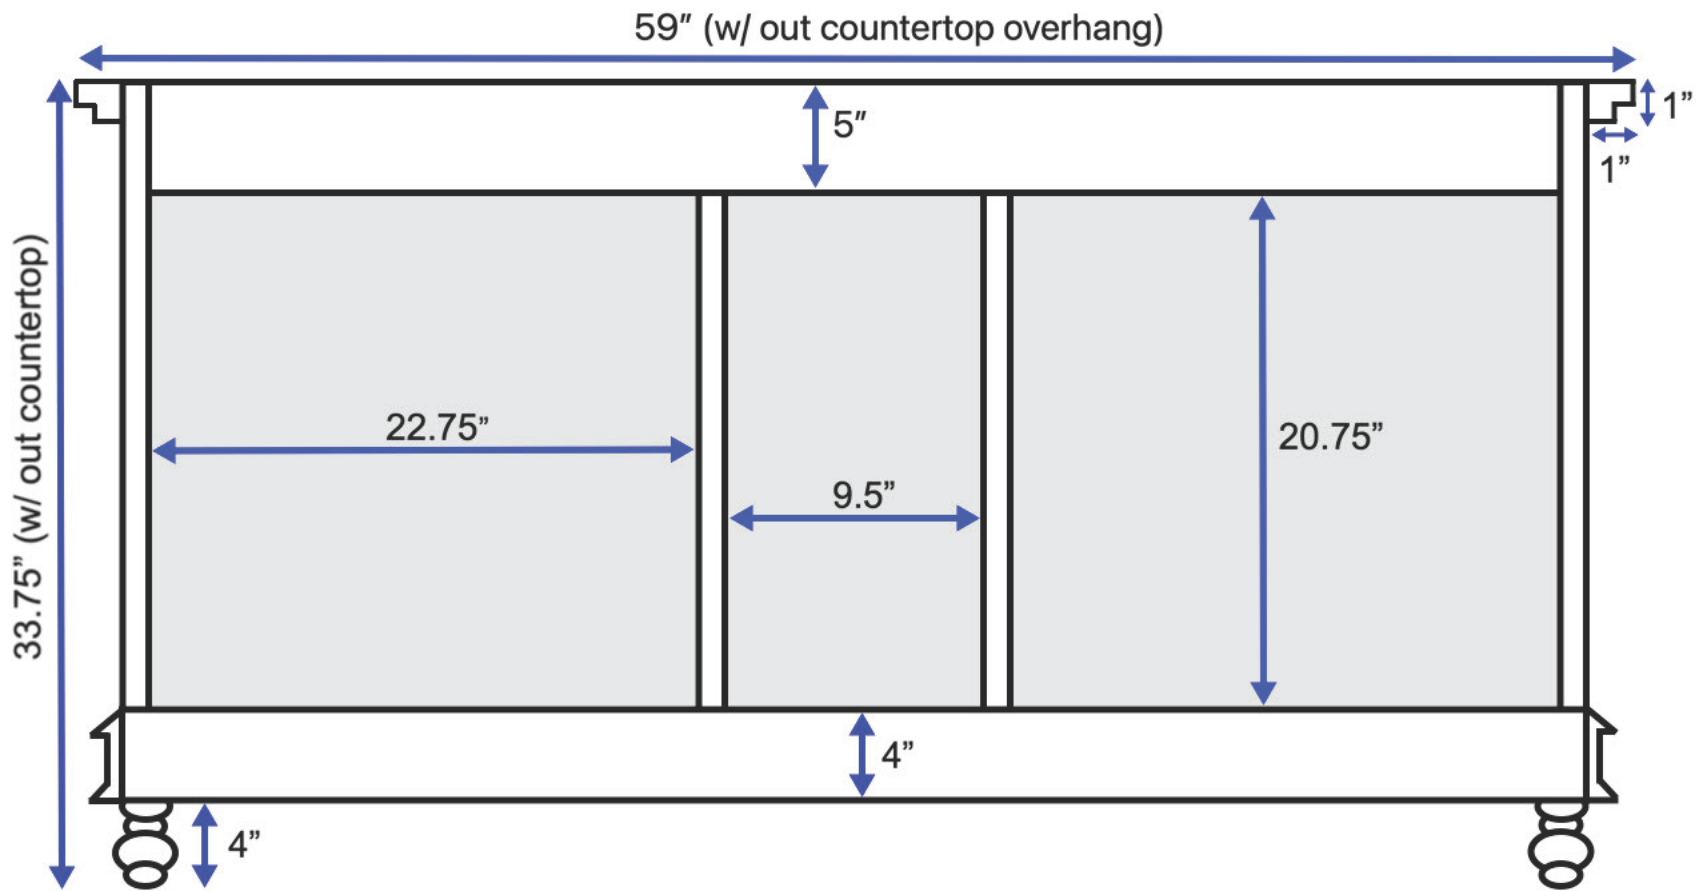

60-inch Double Vanity (Back View)

All measurements are approximate and rounded to the nearest quarter-inch.
Please allow for a slight margin of error.