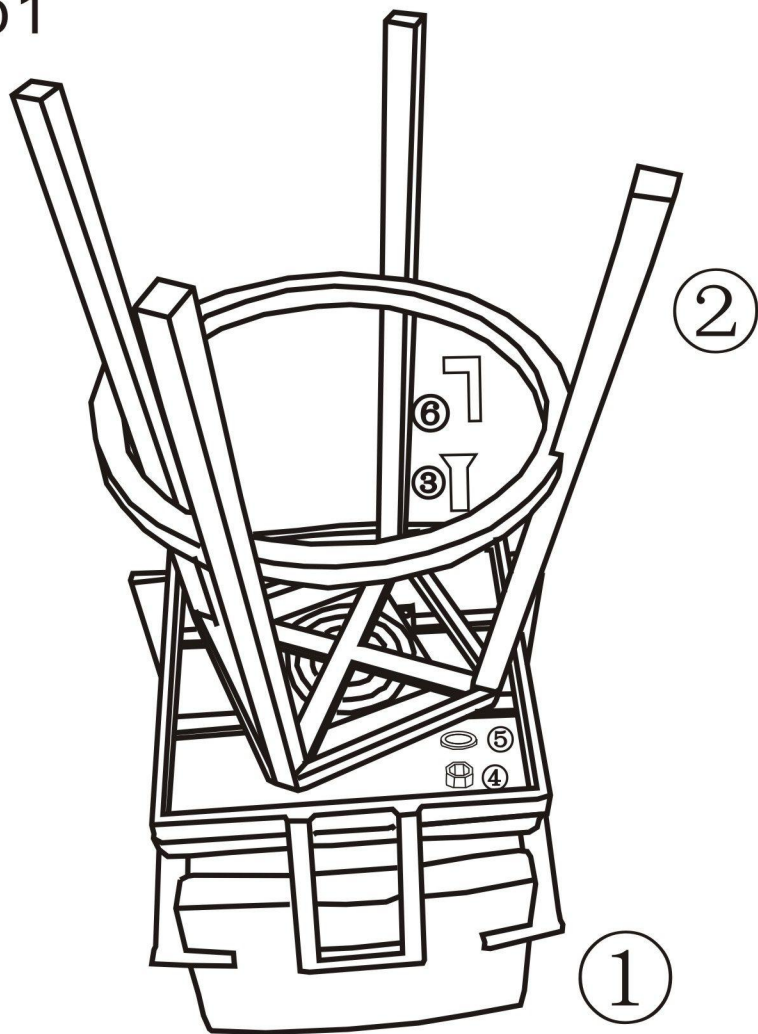

		Instaling		Accessories			Tool		
	①		②		③	④	⑤	⑥	
		SEAT		FRAME	SCREW	NUT	GASKET	ALLENKET	
									
				Size	M6*25	M6	Φ16*2*Φ8	Size	Φ4
Pcs		1		1	4	4	4		1

Step1

Step2