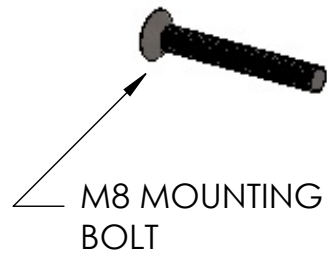

OPTIONAL CAP

M8 MOUNTING BOLT

WOOD DOOR

5/16" HOLE

PULL

AP 2512

THROUGH BOLT WOOD MTG.

Linnea[®]