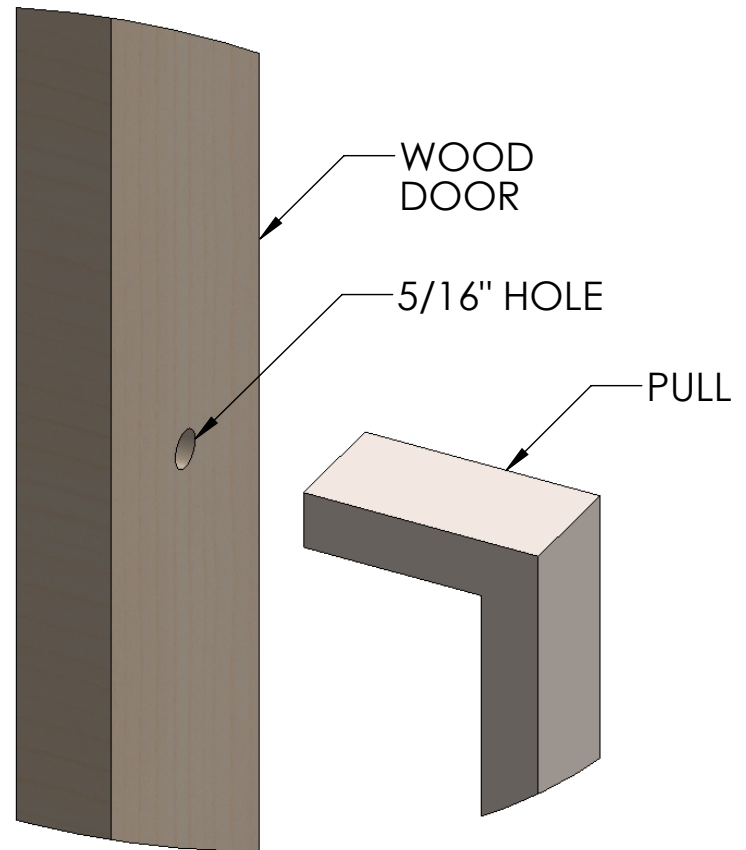

OPTIONAL CAP

M8 MOUNTING BOLT

WOOD DOOR

5/16" HOLE

PULL

AP 2512

THROUGH BOLT WOOD MTG.

Linnea[®]