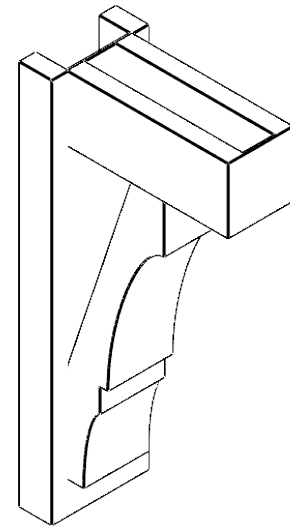

ITEM NUMBER: OUTUROC040X060X12000X24000X040X020X040BOA44RCPR

4"W TOP X 6"W BACK X 12"D X 24"H X 4"T TOP X 2"T BACK TIMBERTHANE ROUGH CEDAR BALBOA FAUX WOOD OPEN OUTLOOKER, BLOCK TOP AND BACK, 4"W CLOSED BRACE, PRIMED TAN

SIDE PROFILE

FRONT PROFILE

ISOMETRIC

GENERATED DATE : 07/05/2023

EKENA MILLWORK
2300 WEST MAIN ST.
CLARKSVILLE, TX 75426
TOLL FREE: 866-607-0453
WWW.EKENAMILLWORK.COM

NOTES

1. INSTALLATION TO BE COMPLETED IN ACCORDANCE WITH MANUFACTURER'S SPECIFICATIONS.
2. DRAWING MAY NOT BE TO SCALE
3. THIS DRAWING IS INTENDED FOR DESIGN AND PLANNING PURPOSES ONLY.
4. ALL INFORMATION CONTAINED HEREIN WAS CURRENT AT THE TIME OF DEVELOPMENT BUT MUST BE REVIEWED AND APPROVED BY THE PRODUCT MANUFACTURER TO BE CONSIDERED ACCURATE.
5. TIMBERTHANE ARCHITECTURAL PRODUCTS ARE MADE FROM HIGH DENSITY URETHANE AND COME FACTORY PRIMED