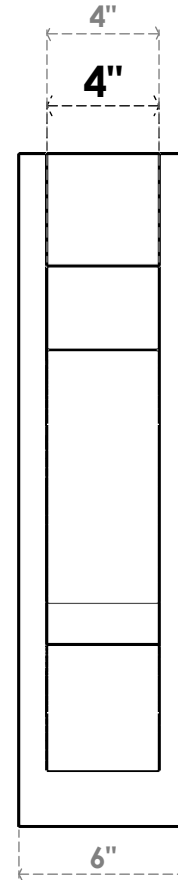

ITEM NUMBER: OUTUROC040X060X12000X24000X040X020X040BOA44RCPR

4"W TOP X 6"W BACK X 12"D X 24"H X 4"T TOP X 2"T BACK TIMBERTHANE ROUGH CEDAR BALBOA FAUX WOOD OPEN OUTLOOKER, BLOCK TOP AND BACK, 4"W CLOSED BRACE, PRIMED TAN

SIDE PROFILE

FRONT PROFILE

ISOMETRIC

GENERATED DATE : 07/05/2023

EKENA MILLWORK
2300 WEST MAIN ST.
CLARKSVILLE, TX 75426
TOLL FREE: 866-607-0453
WWW.EKENAMILLWORK.COM

NOTES

1. INSTALLATION TO BE COMPLETED IN ACCORDANCE WITH MANUFACTURER'S SPECIFICATIONS.
2. DRAWING MAY NOT BE TO SCALE
3. THIS DRAWING IS INTENDED FOR DESIGN AND PLANNING PURPOSES ONLY.
4. ALL INFORMATION CONTAINED HEREIN WAS CURRENT AT THE TIME OF DEVELOPMENT BUT MUST BE REVIEWED AND APPROVED BY THE PRODUCT MANUFACTURER TO BE CONSIDERED ACCURATE.
5. TIMBERTHANE ARCHITECTURAL PRODUCTS ARE MADE FROM HIGH DENSITY URETHANE AND COME FACTORY PRIMED