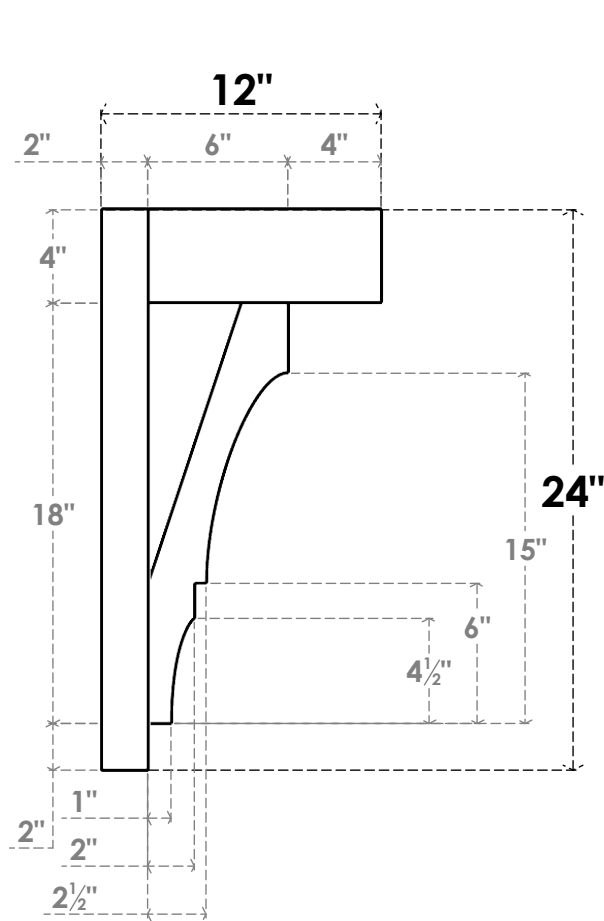

ITEM NUMBER: OUTUROC040X060X12000X24000X040X020X040BOA44RCPR

4"W TOP X 6"W BACK X 12"D X 24"H X 4"T TOP X 2"T BACK TIMBERTHANE ROUGH CEDAR BALBOA FAUX WOOD OPEN OUTLOOKER, BLOCK TOP AND BACK, 4"W CLOSED BRACE, PRIMED TAN

SIDE PROFILE

FRONT PROFILE

ISOMETRIC

GENERATED DATE : 07/05/2023

EKENA MILLWORK
2300 WEST MAIN ST.
CLARKSVILLE, TX 75426
TOLL FREE: 866-607-0453
WWW.EKENAMILLWORK.COM

NOTES

1. INSTALLATION TO BE COMPLETED IN ACCORDANCE WITH MANUFACTURER'S SPECIFICATIONS.
2. DRAWING MAY NOT BE TO SCALE
3. THIS DRAWING IS INTENDED FOR DESIGN AND PLANNING PURPOSES ONLY.
4. ALL INFORMATION CONTAINED HEREIN WAS CURRENT AT THE TIME OF DEVELOPMENT BUT MUST BE REVIEWED AND APPROVED BY THE PRODUCT MANUFACTURER TO BE CONSIDERED ACCURATE.
5. TIMBERTHANE ARCHITECTURAL PRODUCTS ARE MADE FROM HIGH DENSITY URETHANE AND COME FACTORY PRIMED