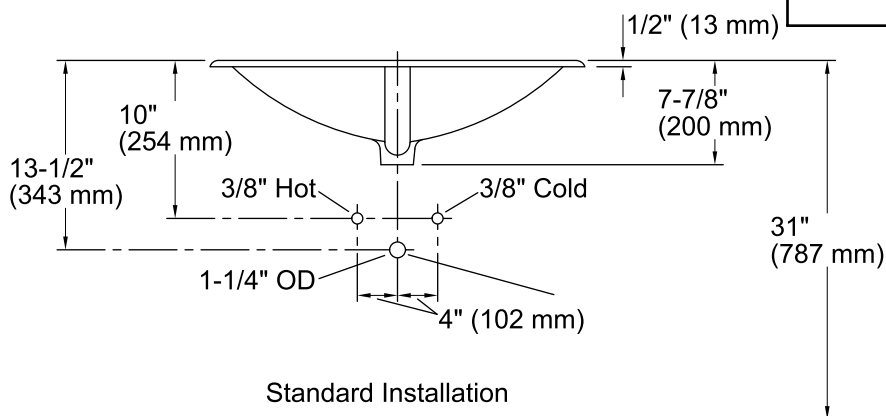

Features

- KOHLER® cast iron.
- Drop-in.
- Generously-sized rectangular basin.
- With overflow.
- Single faucet hole.
- 28" (711 mm) x 19" (483 mm)

Recommended Accessories

K-8998 P-Trap

ADA

Codes/Standards

Color	Code	Description
-------	------	-------------

	0	White
	96	Biscuit
	47	Almond
	KA	Black 'n Tan

Technical Information

All product dimensions are nominal.

Bowl configuration: Single

Installation: Drop-In

Bowl area (Only) Length: 24" (610 mm)
Width: 13" (330 mm)
Water depth: 4-1/4" (108 mm)

Number of deck holes: 1

Faucet hole(s): 1-3/8" (35 mm)

Drain hole: 1-3/4" (44 mm)

Template: Drop-in, 101090-7, required, included