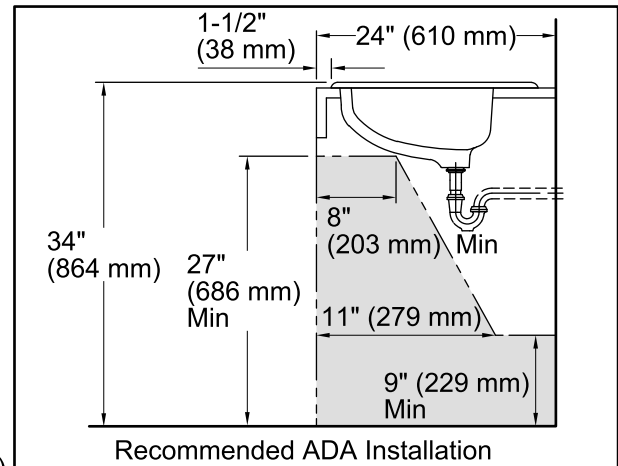

Features

- KOHLER® cast iron.
- Drop-in.
- Generously-sized rectangular basin.
- With overflow.
- Single faucet hole.
- 28" (711 mm) x 19" (483 mm)

Recommended Accessories

K-8998 P-Trap

ADA

Codes/Standards

Color	Code	Description
-------	------	-------------

	0	White
	96	Biscuit
	47	Almond
	KA	Black 'n Tan

Technical Information

All product dimensions are nominal.

Bowl configuration: Single

Installation: Drop-In

Bowl area (Only) Length: 24" (610 mm)
Width: 13" (330 mm)
Water depth: 4-1/4" (108 mm)

Number of deck holes: 1

Faucet hole(s): 1-3/8" (35 mm)

Drain hole: 1-3/4" (44 mm)

Template: Drop-in, 101090-7, required, included