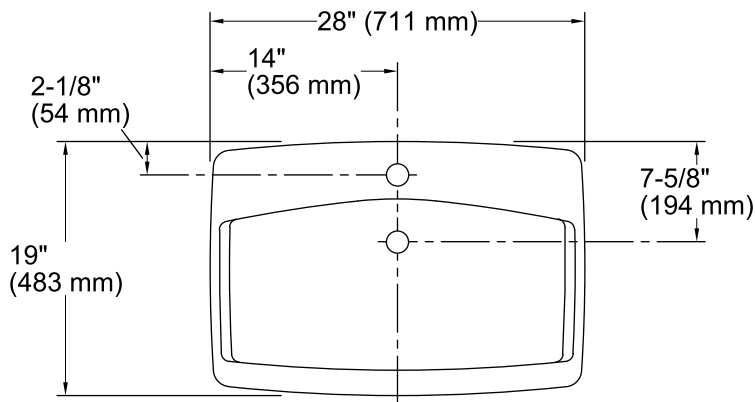

Features

- KOHLER® cast iron.
- Drop-in.
- Generously-sized rectangular basin.
- With overflow.
- Single faucet hole.
- 28" (711 mm) x 19" (483 mm)

Recommended Accessories

K-8998 P-Trap

ADA

Codes/Standards

Color	Code	Description
-------	------	-------------

	0	White
	96	Biscuit
	47	Almond
	KA	Black 'n Tan

Technical Information

All product dimensions are nominal.

Bowl configuration: Single

Installation: Drop-In

Bowl area (Only) Length: 24" (610 mm)
Width: 13" (330 mm)
Water depth: 4-1/4" (108 mm)

Number of deck holes: 1

Faucet hole(s): 1-3/8" (35 mm)

Drain hole: 1-3/4" (44 mm)

Template: Drop-in, 101090-7, required, included