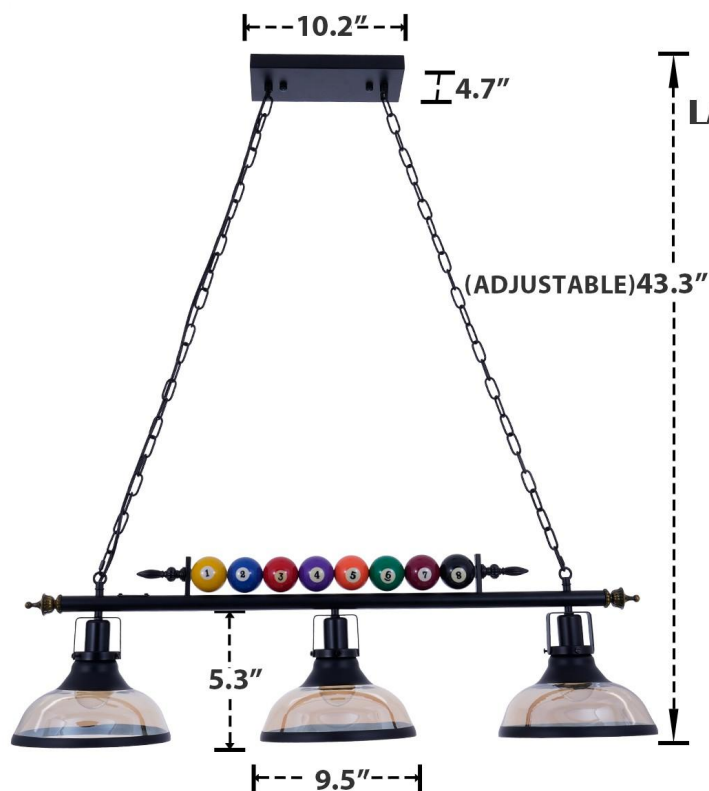

PRODUCT DIMENSION

LAMP BODY COLOR: BLACK
LAMP BODY MATERIAL: WROUGHT IRON

E26 BASE X3

MAX 60W PER BULB, 110V

37.8" (DOES NOT INCLUDE A LIGHT SOURCE)

PRODUCT WEIGHT: 14.55 LB