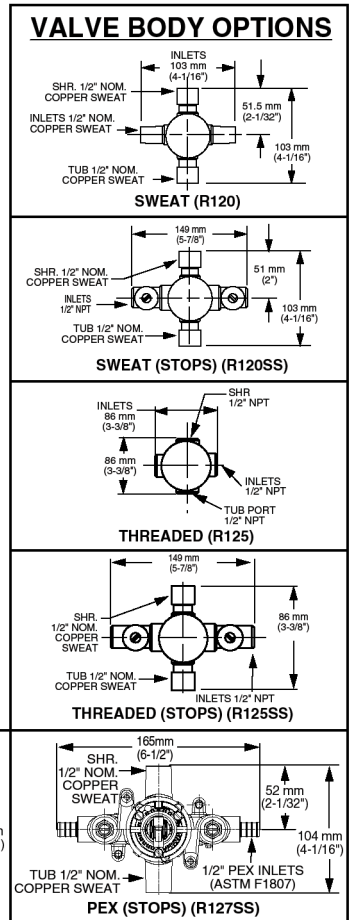

Available Trim Kits

R120 Valve Body Shown

MODEL NUMBER:

- R120 Pressure Balance Rough Valve Body only**
Direct sweat inlets/outlets. LESS trim.
- R120SS Pressure Balance Rough Valve Body only with Screwdriver stops**
Direct sweat inlets/outlets. Screwdriver stops. LESS trim.
- R125 Pressure Balance Rough Valve Body only**
Female thread inlets/outlets. LESS trim.
- R125SS Pressure Balance Rough Valve Body only with Screwdriver stops**
Female thread inlets/outlets. Screwdriver stops. LESS trim.
- R127 Pressure Balance Rough Valve Body only**
PEX inlets/Direct sweat outlets. LESS trim.
- R127SS Pressure Balance Rough Valve Body only with Screwdriver stops**
PEX inlets/Direct sweat outlets. Screwdriver stops. LESS trim.

See reverse for available trim kits.

GENERAL DESCRIPTION:

Cast brass body, washerless 47mm ceramic disc valve cartridge with volume and temperature control, and hot limit safety stop. Pressure balancing cartridge maintains constant output temperature in response to changes in relative hot and cold supply pressure. One-half inch inlets and outlets (choice of direct sweat, threaded, or PEX). Available with screwdriver stops. Rough-in plaster guard designed for use as thin-wall mounting adaptor. Valve body will accept a variety of decorative Bath/Shower trim kits.

Wide Rough-in Range: From 1-5/8" to 3-1/4".

SUGGESTED SPECIFICATION:

Bath/shower fitting shall feature a cast brass valve body. Shall feature ceramic disc valve cartridge which allows user to control both water temperature and volume. Fitting shall be equipped with pressure balancing cartridge engineered to eliminate cross flow and avoid failure due to mineral deposits. Shall also feature a hot limit safety stop. Fitting shall be: Rough Valve Body - American Standard Model # R12____, Trim Kit - American Standard Model # ____.