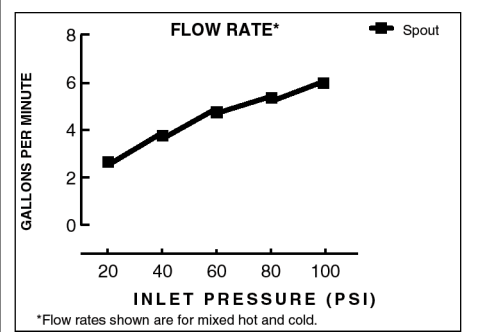

Valve + Trim: Trim Kit & Valve Body Packaged Separately

To order: Specify valve body *and* trim kit desired
Example: R120 - Direct Sweat Valve Body
T508.502 - Princeton Bath/Shower Trim Kit

CODES AND STANDARDS

These products meet or exceed the following codes and standards:

- **ANSI A 117.1**
- **ASSE 1016**
- **ASME A112.18.1**
- **CSA B 125**

• Showerhead with 2.5gpm/9.5L.min. flow restrictor.

VALVES						
	R120	R120SS	R125	R125SS	R127	R127SS
	Direct Sweat Inlets/Outlets	Direct Sweat Inlets/Outlets w/ Screwdriver Stops	Female Thread Inlets/Outlets	Female Thread Inlets/Outlets w/ Screwdriver Stops	PEX Inlets/Direct Sweat Outlets	PEX Inlets/Direct Sweat Outlets w/ Screwdriver Stops

TRIM KITS	Colony "Soft"	Reliant+ Lever	Reliant 3	Princeton	Seva
B/S	T675.502	T495.502	T385.502	T508.502	T480.502
Shower	T675.501	T495.501	T385.501	T508.501	T480.501
Valve	T675.500	T495.500	T385.500	T508.500	T480.500
			Reliant 3 w/mod Plate 		
			T385.522		
			T385.521		
			T385.520		

TRIM KITS	Ceramix	Moments	Standard	Jasmine	Tendence
B/S	T000.502	T506.502	T6282	T808.502	T086.502
Shower	T000.501	T506.501	T6281	T808.501	T086.501
Valve	T000.500	T506.500	T6280	T808.500	T086.500