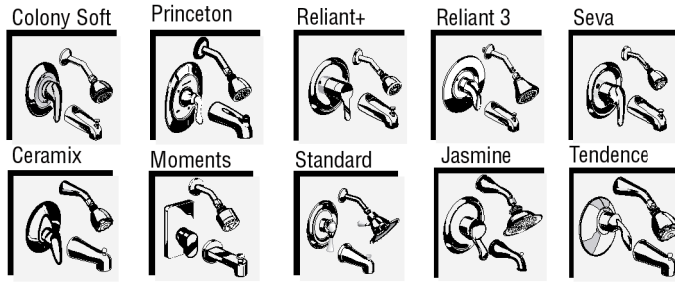

Available Trim Kits

R120 Valve Body Shown

MODEL NUMBER:

- R120 Pressure Balance Rough Valve Body only**
Direct sweat inlets/outlets. LESS trim.
- R120SS Pressure Balance Rough Valve Body only with Screwdriver stops**
Direct sweat inlets/outlets. Screwdriver stops. LESS trim.
- R125 Pressure Balance Rough Valve Body only**
Female thread inlets/outlets. LESS trim.
- R125SS Pressure Balance Rough Valve Body only with Screwdriver stops**
Female thread inlets/outlets. Screwdriver stops. LESS trim.
- R127 Pressure Balance Rough Valve Body only**
PEX inlets/Direct sweat outlets. LESS trim.
- R127SS Pressure Balance Rough Valve Body only with Screwdriver stops**
PEX inlets/Direct sweat outlets. Screwdriver stops. LESS trim.

See reverse for available trim kits.

GENERAL DESCRIPTION:

Cast brass body, washerless 47mm ceramic disc valve cartridge with volume and temperature control, and hot limit safety stop. Pressure balancing cartridge maintains constant output temperature in response to changes in relative hot and cold supply pressure. One-half inch inlets and outlets (choice of direct sweat, threaded, or PEX). Available with screwdriver stops. Rough-in plaster guard designed for use as thin-wall mounting adaptor. Valve body will accept a variety of decorative Bath/Shower trim kits.

*EverClean™ Finish:

- Offered on: Polished Chrome (002), Stainless Steel (075), Polished Brass (099) and Satin Nickel (295) finish. (and any combination of these finishes).
 - One wipe effortlessly removes spots.
 - Eliminates the need for cleaners and scrubbing.
- EverClean Finish is offered on Jasmine, Tendence, Ceramix and Reliant 3.**