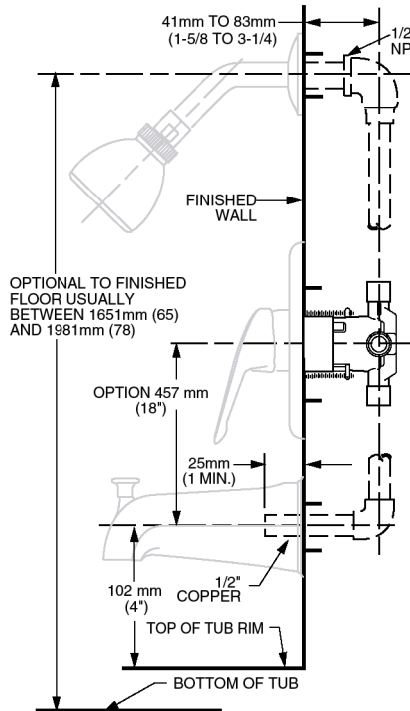

Available Trim Kits

R120 Valve Body Shown

MODEL NUMBER:

- R120 Pressure Balance Rough Valve Body only**
Direct sweat inlets/outlets. LESS trim.
- R120SS Pressure Balance Rough Valve Body only with Screwdriver stops**
Direct sweat inlets/outlets. Screwdriver stops. LESS trim.
- R125 Pressure Balance Rough Valve Body only**
Female thread inlets/outlets. LESS trim.
- R125SS Pressure Balance Rough Valve Body only with Screwdriver stops**
Female thread inlets/outlets. Screwdriver stops. LESS trim.
- R127 Pressure Balance Rough Valve Body only**
PEX inlets/Direct sweat outlets. LESS trim.
- R127SS Pressure Balance Rough Valve Body only with Screwdriver stops**
PEX inlets/Direct sweat outlets. Screwdriver stops. LESS trim.

See reverse for available trim kits.

GENERAL DESCRIPTION:

Cast brass body, washerless 47mm ceramic disc valve cartridge with volume and temperature control, and hot limit safety stop. Pressure balancing cartridge maintains constant output temperature in response to changes in relative hot and cold supply pressure. One-half inch inlets and outlets (choice of direct sweat, threaded, or PEX). Available with screwdriver stops. Rough-in plaster guard designed for use as thin-wall mounting adaptor. Valve body will accept a variety of decorative Bath/Shower trim kits.

Wide Rough-in Range: From 1-5/8" to 3-1/4".

SUGGESTED SPECIFICATION:

Bath/shower fitting shall feature a cast brass valve body. Shall feature ceramic disc valve cartridge which allows user to control both water temperature and volume. Fitting shall be equipped with pressure balancing cartridge engineered to eliminate cross flow and avoid failure due to mineral deposits. Shall also feature a hot limit safety stop. Fitting shall be: Rough Valve Body - American Standard Model # R12____, Trim Kit - American Standard Model # ____.