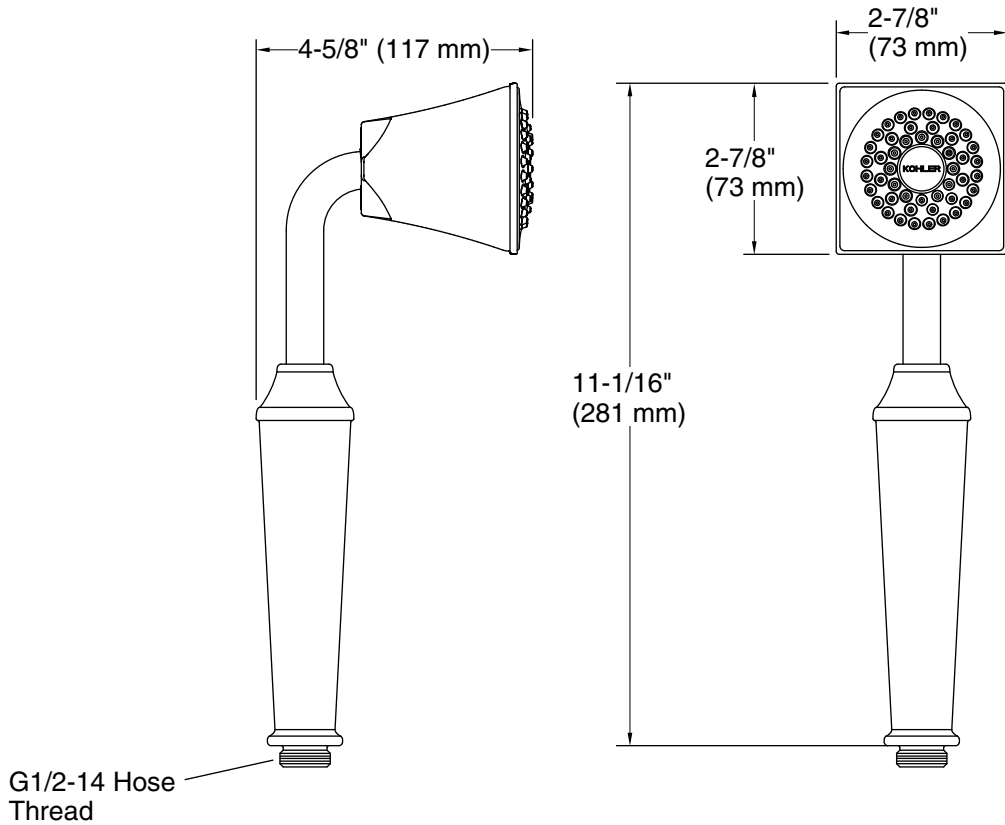

Technical Information

All product dimensions are nominal.

Drain included: No

Handshower:

Rated maximum flow: 2.5 gal/min (9.5 l/min)

Notes

Install this product according to the installation guide.

Plumbing codes require an atmospheric vacuum breaker (such as Kohler Model K-9660) be installed in-line with handshowers. Please consult with local plumbing officials.

OBC compliant when installed to the specific requirements of these regulations.