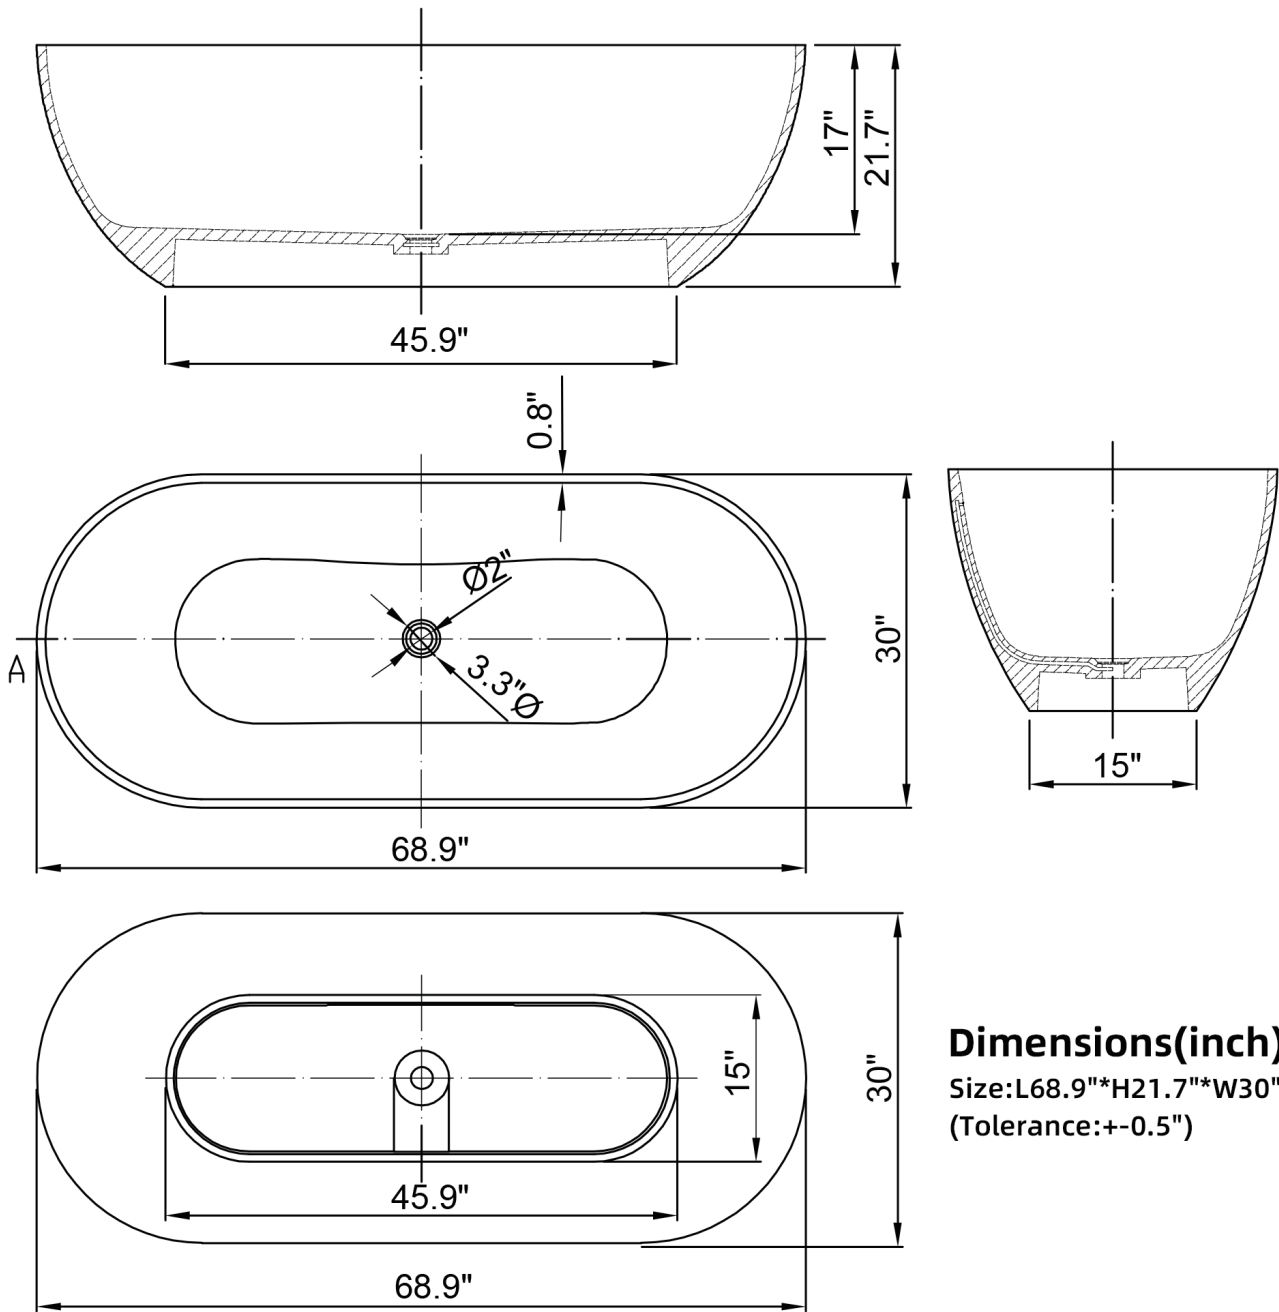

# Dimension/Specification

**Sku RX-S05-69TG**