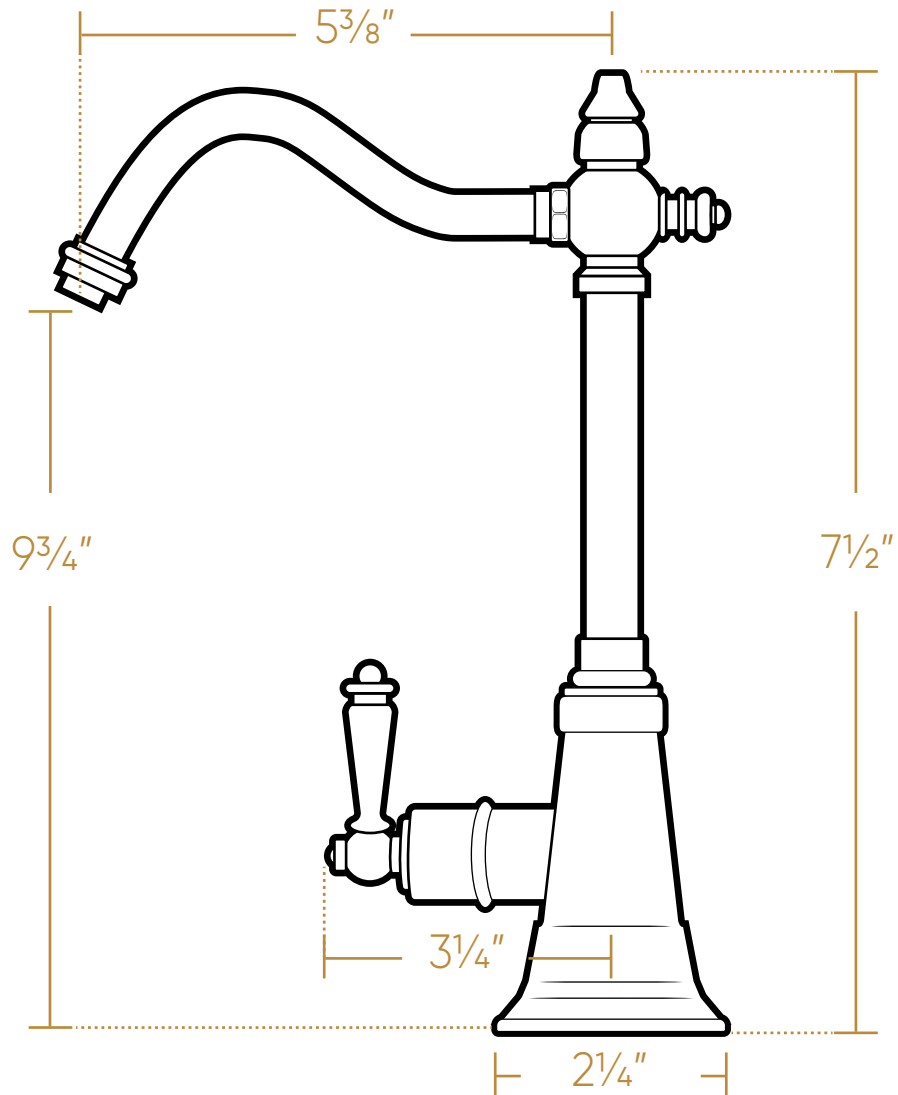

WHITEHAUS  
COLLECTION

WHFH-H2011

SIDE

3 lb.

LIVE WITH STYLE!