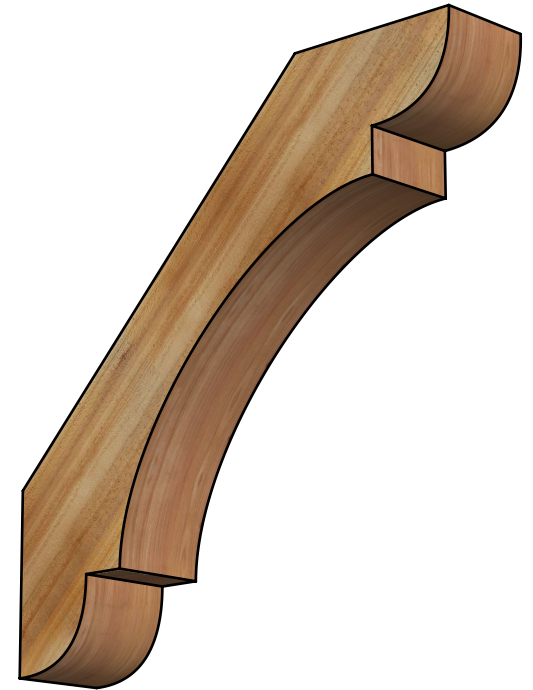

BRC06X32X32OLY00RWR

6"W X 32"D X 32"H OLYMPIC ROUGH SAWN BRACE, WESTERN RED CEDAR

SIDE

FRONT

EKENA MILLWORK
 2300 WEST MAIN ST.
 CLARKSVILLE, TX 75426
 TOLL FREE: 866-607-0453
 WWW.EKENAMILLWORK.COM

NOTES

1. INSTALLATION TO BE COMPLETED IN ACCORDANCE WITH MANUFACTURER'S SPECIFICATIONS.
2. DRAWING MAY NOT BE TO SCALE
3. THIS DRAWING IS INTENDED FOR DESIGN AND PLANNING PURPOSES ONLY.
4. ALL INFORMATION CONTAINED HEREIN WAS CURRENT AT THE TIME OF DEVELOPMENT BUT MUST BE REVIEWED AND APPROVED BY THE PRODUCT MANUFACTURER TO BE CONSIDERED ACCURATE.
5. PRODUCTS ARE NOT KILN DRIED. THIS ITEM IS UNIQUE AND WILL CONTAIN THE NATURAL VARIATIONS THAT THE WOOD SPECIES OFFERS. THIS MAY RESULT IN VARIATIONS UP TO 1/4"