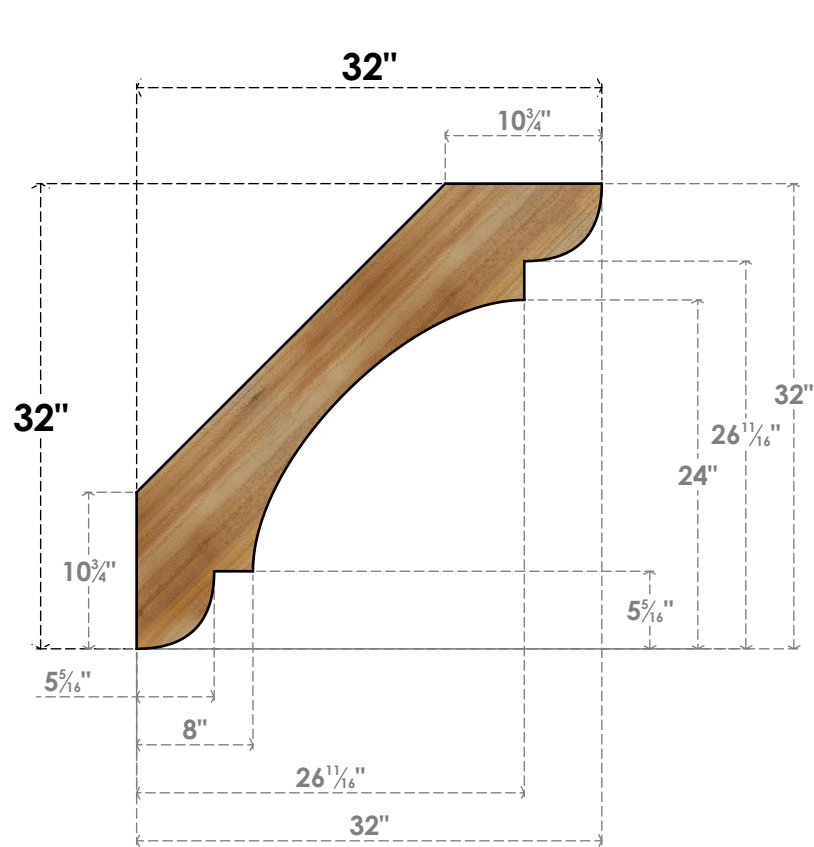

BRC06X32X32OLY00RWR

6"W X 32"D X 32"H OLYMPIC ROUGH SAWN BRACE, WESTERN RED CEDAR

SIDE

FRONT

EKENA MILLWORK
 2300 WEST MAIN ST.
 CLARKSVILLE, TX 75426
 TOLL FREE: 866-607-0453
 WWW.EKENAMILLWORK.COM

NOTES

1. INSTALLATION TO BE COMPLETED IN ACCORDANCE WITH MANUFACTURER'S SPECIFICATIONS.
2. DRAWING MAY NOT BE TO SCALE
3. THIS DRAWING IS INTENDED FOR DESIGN AND PLANNING PURPOSES ONLY.
4. ALL INFORMATION CONTAINED HEREIN WAS CURRENT AT THE TIME OF DEVELOPMENT BUT MUST BE REVIEWED AND APPROVED BY THE PRODUCT MANUFACTURER TO BE CONSIDERED ACCURATE.
5. PRODUCTS ARE NOT KILN DRIED. THIS ITEM IS UNIQUE AND WILL CONTAIN THE NATURAL VARIATIONS THAT THE WOOD SPECIES OFFERS. THIS MAY RESULT IN VARIATIONS UP TO 1/4"