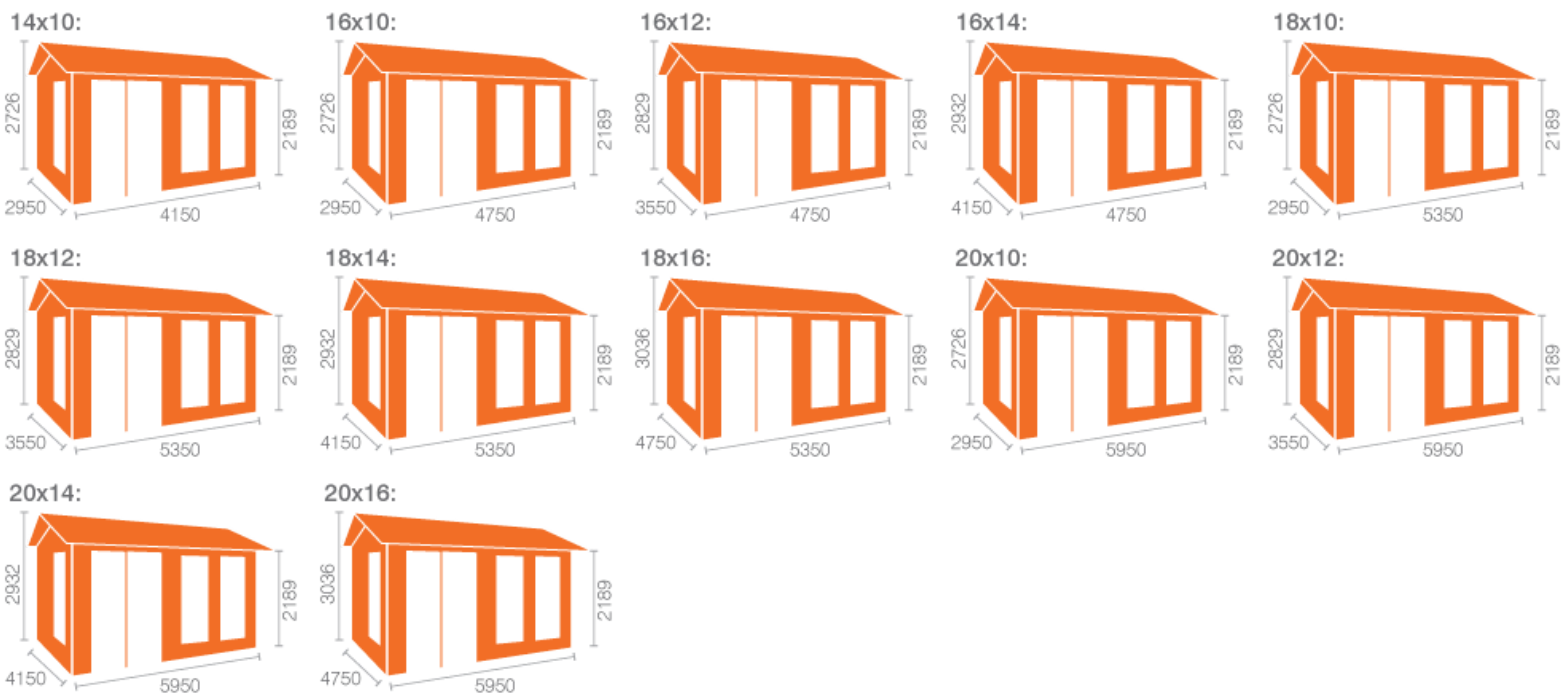

# The Gamma | 44mm Log Cabin - Technical Data Sheet

- Superior Grade 44mm Finish Interlocking Logs
- Stylish Full Pane Fully Toughened Glazed Double Doors
- Quality Joiner Made Opening Windows
- Heavy Duty 19mm T&G Roof & Floor
- Easy To Assemble Interlock System

<b>Cladding Material</b>	Heavy Duty Interlocking T&G Logs	<b>Cladding Thickness</b>	44
<b>Framing Style</b>	Tanalised Bearers Only	<b>Framing Size</b>	58mm x 44mm
<b>Roof Material</b>	Tongue & Groove Board	<b>Roof Thickness</b>	19mm
<b>Floor Material</b>	Tongue & Groove Board	<b>Floor Size</b>	19mm
<b>Door Style</b>	Fully Glazed Joiner Made Double Doors	<b>Door Size</b>	1520mm x 1880mm
<b>Window Style</b>	Joiner Made Full Length Opening Windows	<b>Window Size</b>	645mm x 1378mm
<b>Glazing Thickness</b>	4	<b>Glazing Material</b>	Toughened Glass
<b>Roof Covering</b>	Black Mineral Felt	<b>Treatment</b>	Untreated
<b>Locking System</b>	3 Lever Lock with Brass Handles	<b>Material</b>	Selected European Softwoods