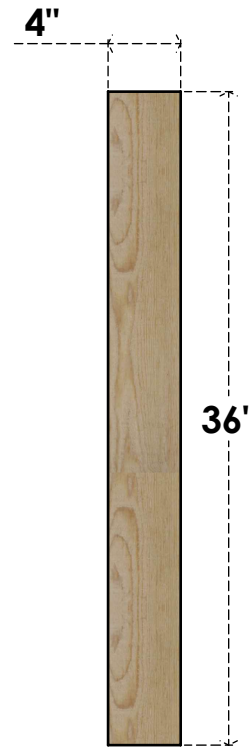

BRC04X24X36TRA00RDF

4"W X 24"D X 36"H TRADITIONAL ROUGH SAWN BRACE, DOUGLAS FIR

SIDE

FRONT

EKENA MILLWORK
 2300 WEST MAIN ST.
 CLARKSVILLE, TX 75426
 TOLL FREE: 866-607-0453
 WWW.EKENAMILLWORK.COM

NOTES

1. INSTALLATION TO BE COMPLETED IN ACCORDANCE WITH MANUFACTURER'S SPECIFICATIONS.
2. DRAWING MAY NOT BE TO SCALE
3. THIS DRAWING IS INTENDED FOR DESIGN AND PLANNING PURPOSES ONLY.
4. ALL INFORMATION CONTAINED HEREIN WAS CURRENT AT THE TIME OF DEVELOPMENT BUT MUST BE REVIEWED AND APPROVED BY THE PRODUCT MANUFACTURER TO BE CONSIDERED ACCURATE.
5. PRODUCTS ARE NOT KILN DRIED. THIS ITEM IS UNIQUE AND WILL CONTAIN THE NATURAL VARIATIONS THAT THE WOOD SPECIES OFFERS. THIS MAY RESULT IN VARIATIONS UP TO 1/4"