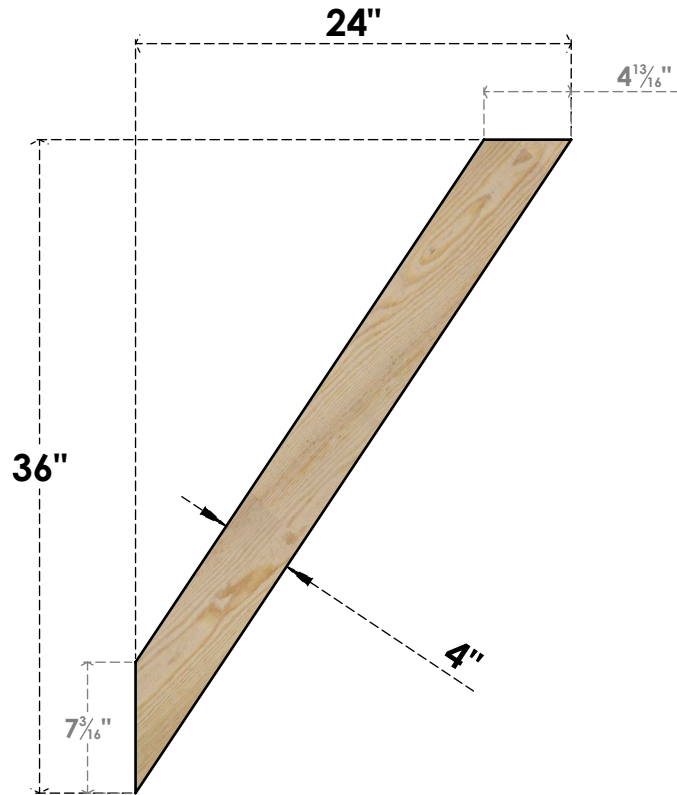

BRC04X24X36TRA00RDF

4"W X 24"D X 36"H TRADITIONAL ROUGH SAWN BRACE, DOUGLAS FIR

SIDE

FRONT

EKENA MILLWORK
 2300 WEST MAIN ST.
 CLARKSVILLE, TX 75426
 TOLL FREE: 866-607-0453
 WWW.EKENAMILLWORK.COM

NOTES

1. INSTALLATION TO BE COMPLETED IN ACCORDANCE WITH MANUFACTURER'S SPECIFICATIONS.
2. DRAWING MAY NOT BE TO SCALE
3. THIS DRAWING IS INTENDED FOR DESIGN AND PLANNING PURPOSES ONLY.
4. ALL INFORMATION CONTAINED HEREIN WAS CURRENT AT THE TIME OF DEVELOPMENT BUT MUST BE REVIEWED AND APPROVED BY THE PRODUCT MANUFACTURER TO BE CONSIDERED ACCURATE.
5. PRODUCTS ARE NOT KILN DRIED. THIS ITEM IS UNIQUE AND WILL CONTAIN THE NATURAL VARIATIONS THAT THE WOOD SPECIES OFFERS. THIS MAY RESULT IN VARIATIONS UP TO 1/4"