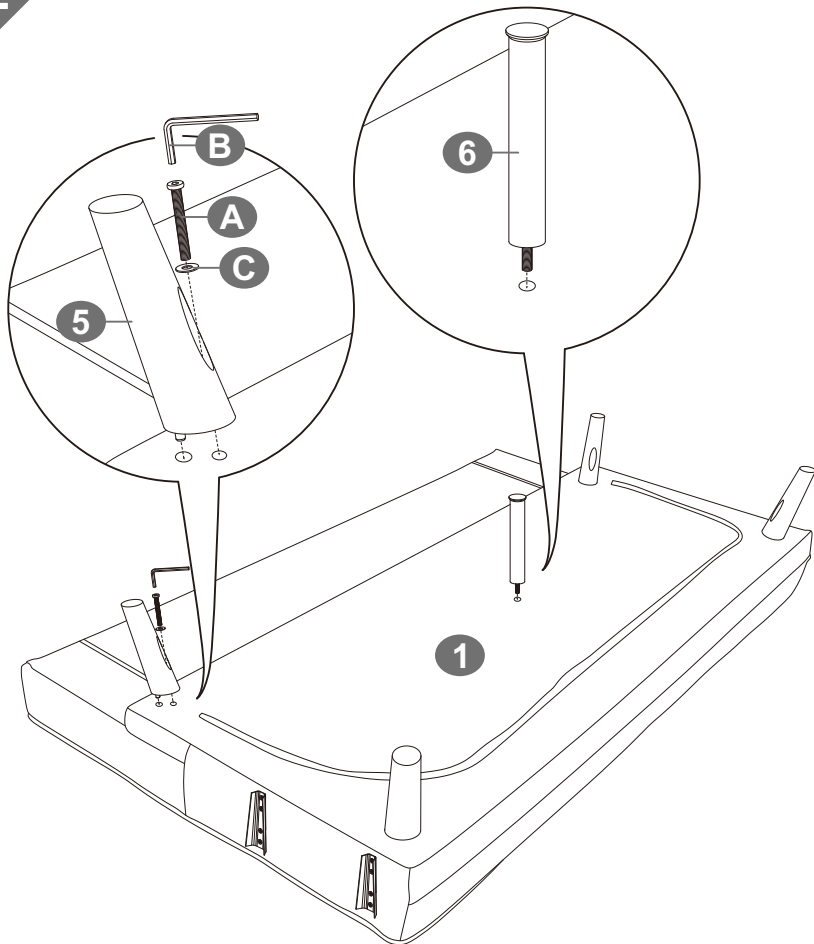

2

A		4PCS	B		1PC	C		4PCS