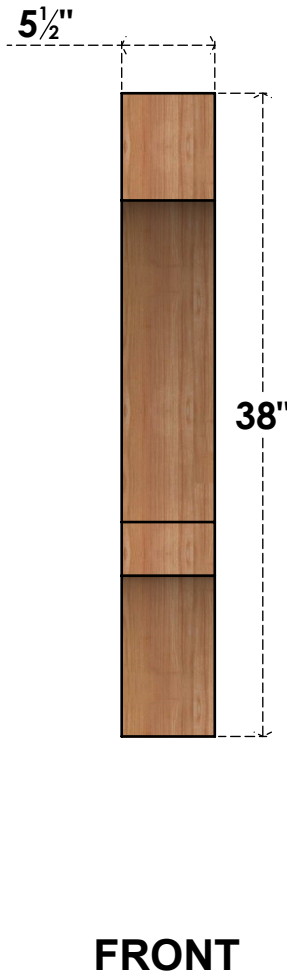

BRC06X26X38BOA00SWR

5 1/2"W X 26"D X 38"H BALBOA SMOOTH BRACE, WESTERN RED CEDAR

EKENA MILLWORK
 2300 WEST MAIN ST.
 CLARKSVILLE, TX 75426
 TOLL FREE: 866-607-0453
 WWW.EKENAMILLWORK.COM

NOTES

1. INSTALLATION TO BE COMPLETED IN ACCORDANCE WITH MANUFACTURER'S SPECIFICATIONS.
2. DRAWING MAY NOT BE TO SCALE
3. THIS DRAWING IS INTENDED FOR DESIGN AND PLANNING PURPOSES ONLY.
4. ALL INFORMATION CONTAINED HEREIN WAS CURRENT AT THE TIME OF DEVELOPMENT BUT MUST BE REVIEWED AND APPROVED BY THE PRODUCT MANUFACTURER TO BE CONSIDERED ACCURATE.
5. PRODUCTS ARE NOT KILN DRIED. THIS ITEM IS UNIQUE AND WILL CONTAIN THE NATURAL VARIATIONS THAT THE WOOD SPECIES OFFERS. THIS MAY RESULT IN VARIATIONS UP TO 1/4"