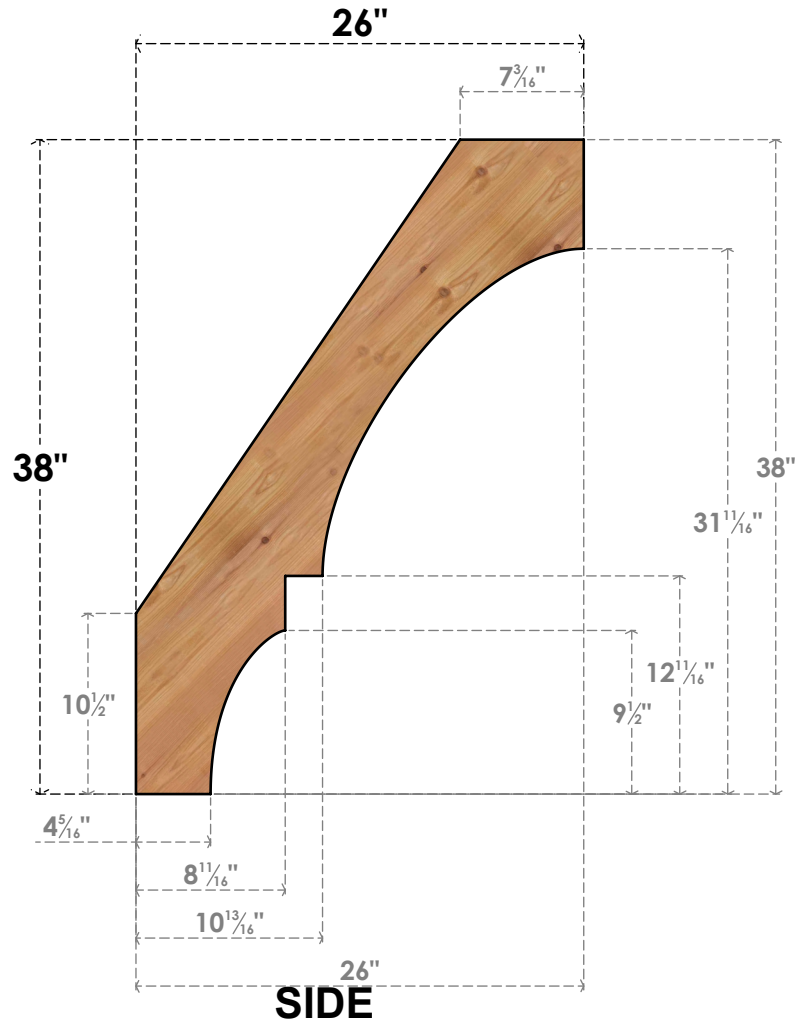

BRC06X26X38BOA00SWR

5 1/2"W X 26"D X 38"H BALBOA SMOOTH BRACE, WESTERN RED CEDAR

EKENA MILLWORK
 2300 WEST MAIN ST.
 CLARKSVILLE, TX 75426
 TOLL FREE: 866-607-0453
 WWW.EKENAMILLWORK.COM

NOTES

1. INSTALLATION TO BE COMPLETED IN ACCORDANCE WITH MANUFACTURER'S SPECIFICATIONS.
2. DRAWING MAY NOT BE TO SCALE
3. THIS DRAWING IS INTENDED FOR DESIGN AND PLANNING PURPOSES ONLY.
4. ALL INFORMATION CONTAINED HEREIN WAS CURRENT AT THE TIME OF DEVELOPMENT BUT MUST BE REVIEWED AND APPROVED BY THE PRODUCT MANUFACTURER TO BE CONSIDERED ACCURATE.
5. PRODUCTS ARE NOT KILN DRIED. THIS ITEM IS UNIQUE AND WILL CONTAIN THE NATURAL VARIATIONS THAT THE WOOD SPECIES OFFERS. THIS MAY RESULT IN VARIATIONS UP TO 1/4"