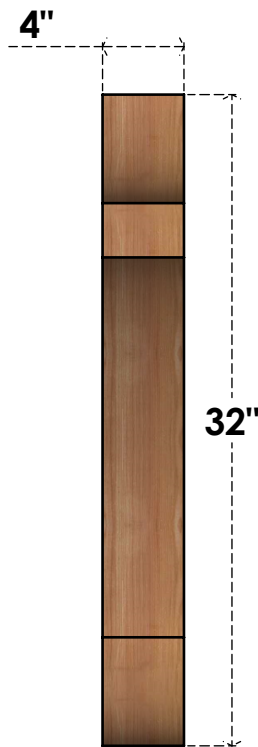

# BRC04X32X32OLY00RWR

4"W X 32"D X 32"H OLYMPIC ROUGH SAWN BRACE, WESTERN RED CEDAR

**SIDE**

**FRONT**

EKENA MILLWORK  
 2300 WEST MAIN ST.  
 CLARKSVILLE, TX 75426  
 TOLL FREE: 866-607-0453  
 WWW.EKENAMILLWORK.COM

**NOTES**

1. INSTALLATION TO BE COMPLETED IN ACCORDANCE WITH MANUFACTURER'S SPECIFICATIONS.
2. DRAWING MAY NOT BE TO SCALE
3. THIS DRAWING IS INTENDED FOR DESIGN AND PLANNING PURPOSES ONLY.
4. ALL INFORMATION CONTAINED HEREIN WAS CURRENT AT THE TIME OF DEVELOPMENT BUT MUST BE REVIEWED AND APPROVED BY THE PRODUCT MANUFACTURER TO BE CONSIDERED ACCURATE.
5. PRODUCTS ARE NOT KILN DRIED. THIS ITEM IS UNIQUE AND WILL CONTAIN THE NATURAL VARIATIONS THAT THE WOOD SPECIES OFFERS. THIS MAY RESULT IN VARIATIONS UP TO 1/4"