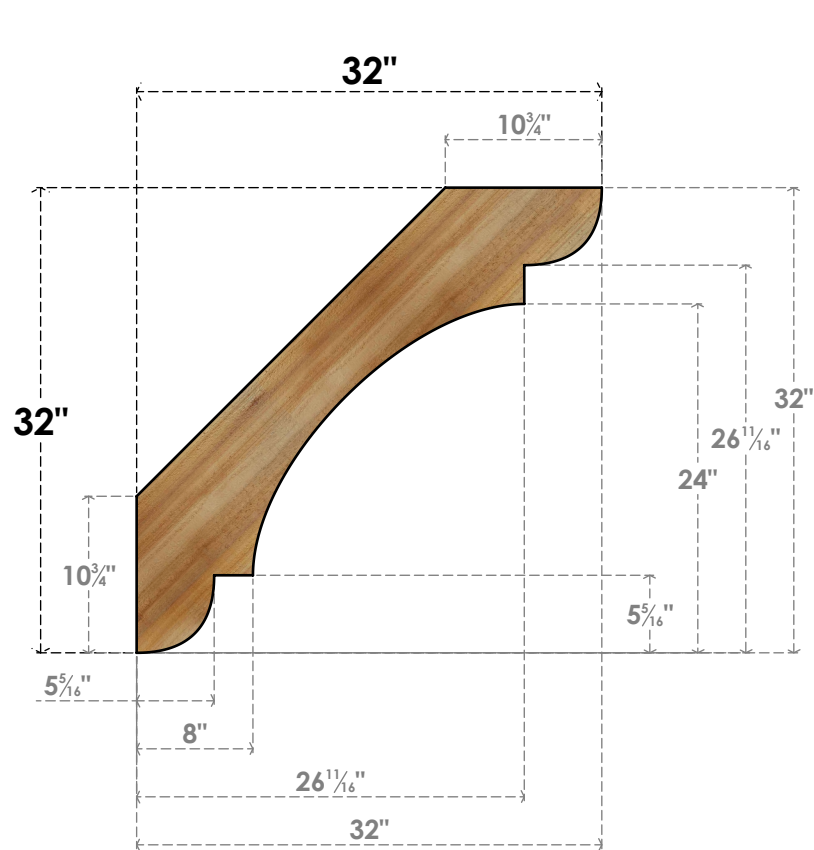

# BRC04X32X32OLY00RWR

4"W X 32"D X 32"H OLYMPIC ROUGH SAWN BRACE, WESTERN RED CEDAR

**SIDE**

**FRONT**

EKENA MILLWORK  
 2300 WEST MAIN ST.  
 CLARKSVILLE, TX 75426  
 TOLL FREE: 866-607-0453  
 WWW.EKENAMILLWORK.COM

**NOTES**

1. INSTALLATION TO BE COMPLETED IN ACCORDANCE WITH MANUFACTURER'S SPECIFICATIONS.
2. DRAWING MAY NOT BE TO SCALE
3. THIS DRAWING IS INTENDED FOR DESIGN AND PLANNING PURPOSES ONLY.
4. ALL INFORMATION CONTAINED HEREIN WAS CURRENT AT THE TIME OF DEVELOPMENT BUT MUST BE REVIEWED AND APPROVED BY THE PRODUCT MANUFACTURER TO BE CONSIDERED ACCURATE.
5. PRODUCTS ARE NOT KILN DRIED. THIS ITEM IS UNIQUE AND WILL CONTAIN THE NATURAL VARIATIONS THAT THE WOOD SPECIES OFFERS. THIS MAY RESULT IN VARIATIONS UP TO 1/4"