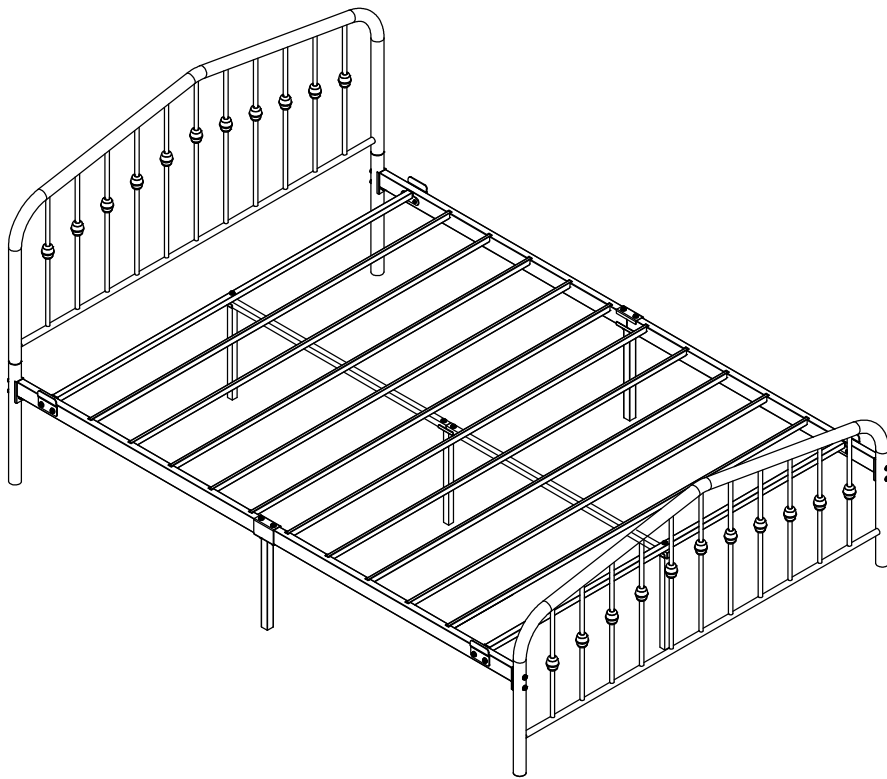

ASSEMBLY INSTRUCTIONS

ASSEMBLY INSTRUCTIONS

			QTY.
A		10 MM	4+4
B		40 MM	10
C		56 MM	10
D		70 MM	4
E			15
F			8
G			4
H		5mm	2
I		4mm	1
J			1

Part No.	Part	Qty.
1	Headboard	01
2	Headboard Legs	02
3	Side Tubes Left/Right	04
4	Center Connect Tube	02
5	Side Support Legs	02
6	Center Leg (2 Holes)	01
7	Center Leg (1 Hole)	02
8	Head/Foot Connect Tube	02
9	Slats	10
10	Footboard	01