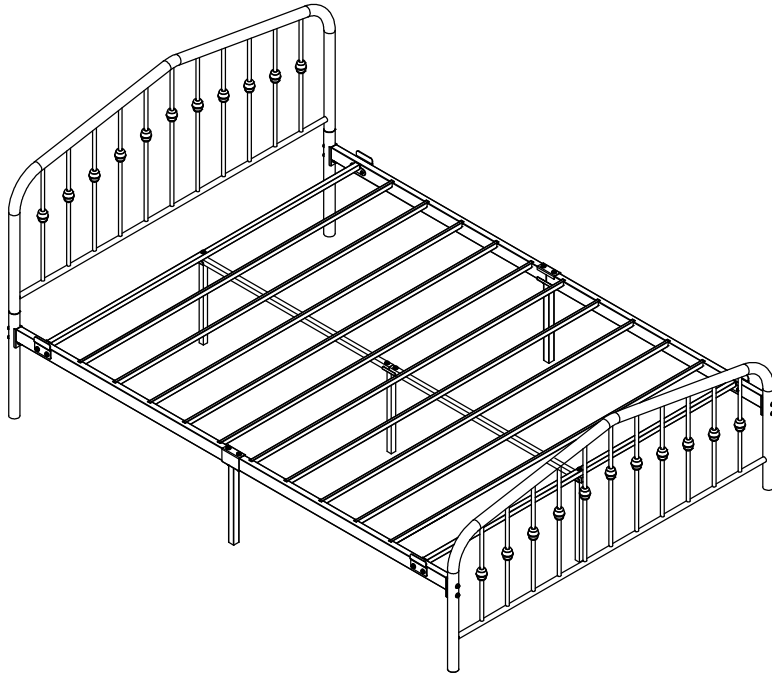

ASSEMBLY INSTRUCTIONS

ASSEMBLY INSTRUCTIONS

			QTY.
A		10 MM	4+4
B		40 MM	10
C		56 MM	10
D		70 MM	4
E			15
F			8
G			4
H		5mm	2
I		4mm	1
J			1

Part No.	Part	Qty.
1	Headboard	01
2	Headboard Legs	02
3	Side Tubes Left/Right	04
4	Center Connect Tube	02
5	Side Support Legs	02
6	Center Leg (2 Holes)	01
7	Center Leg (1 Hole)	02
8	Head/Foot Connect Tube	02
9	Slats	10
10	Footboard	01