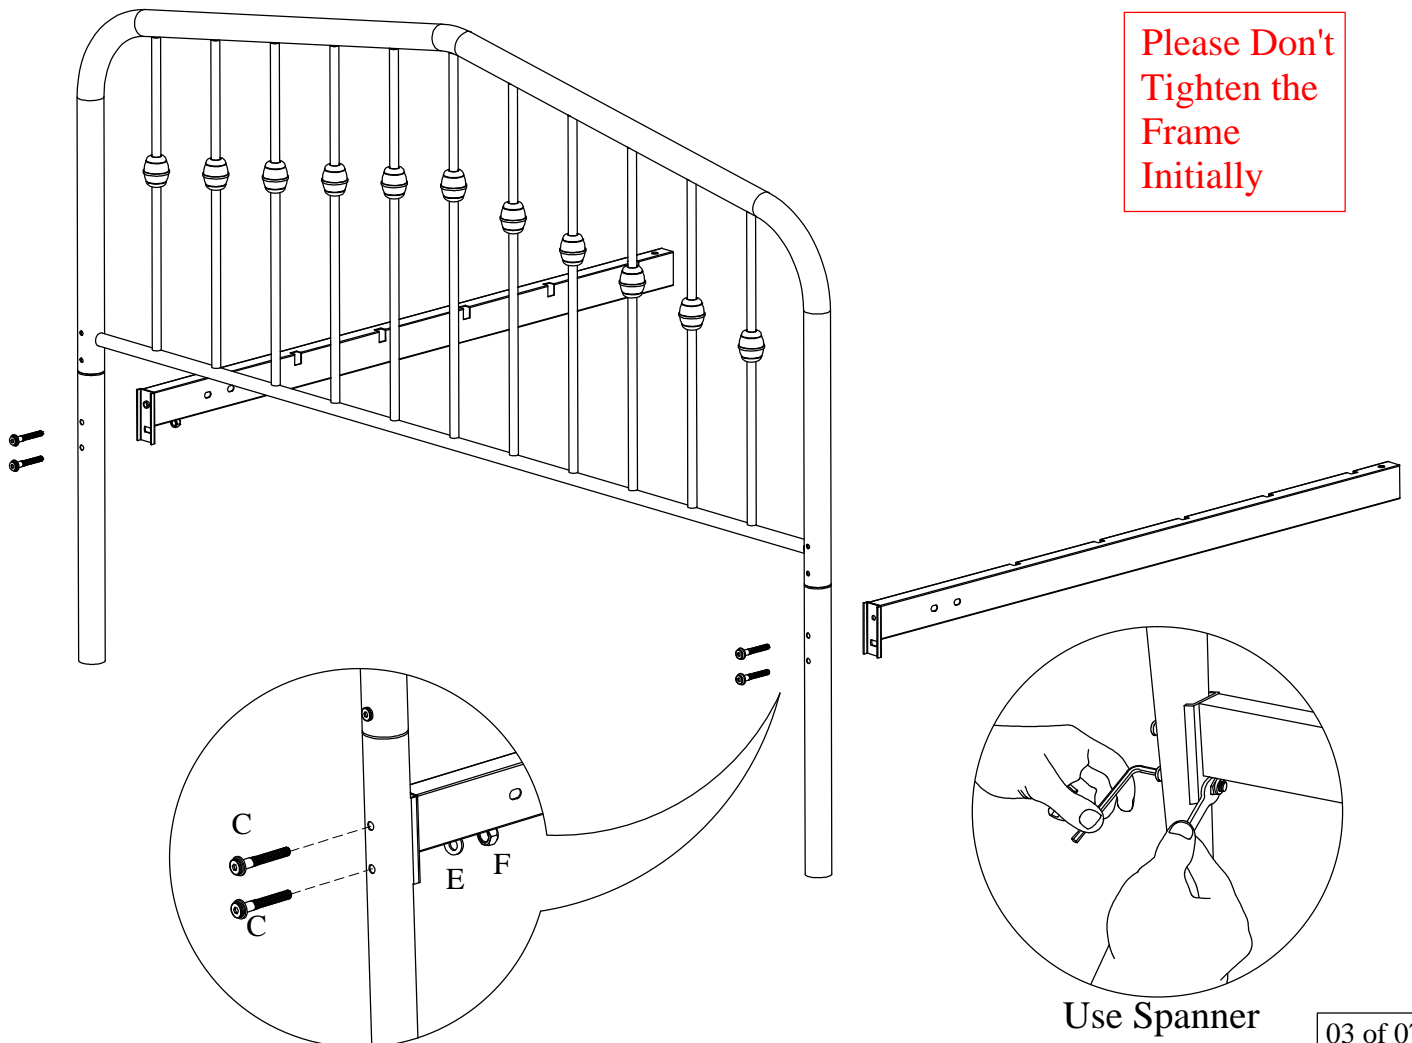

ASSEMBLY INSTRUCTIONS

1

2