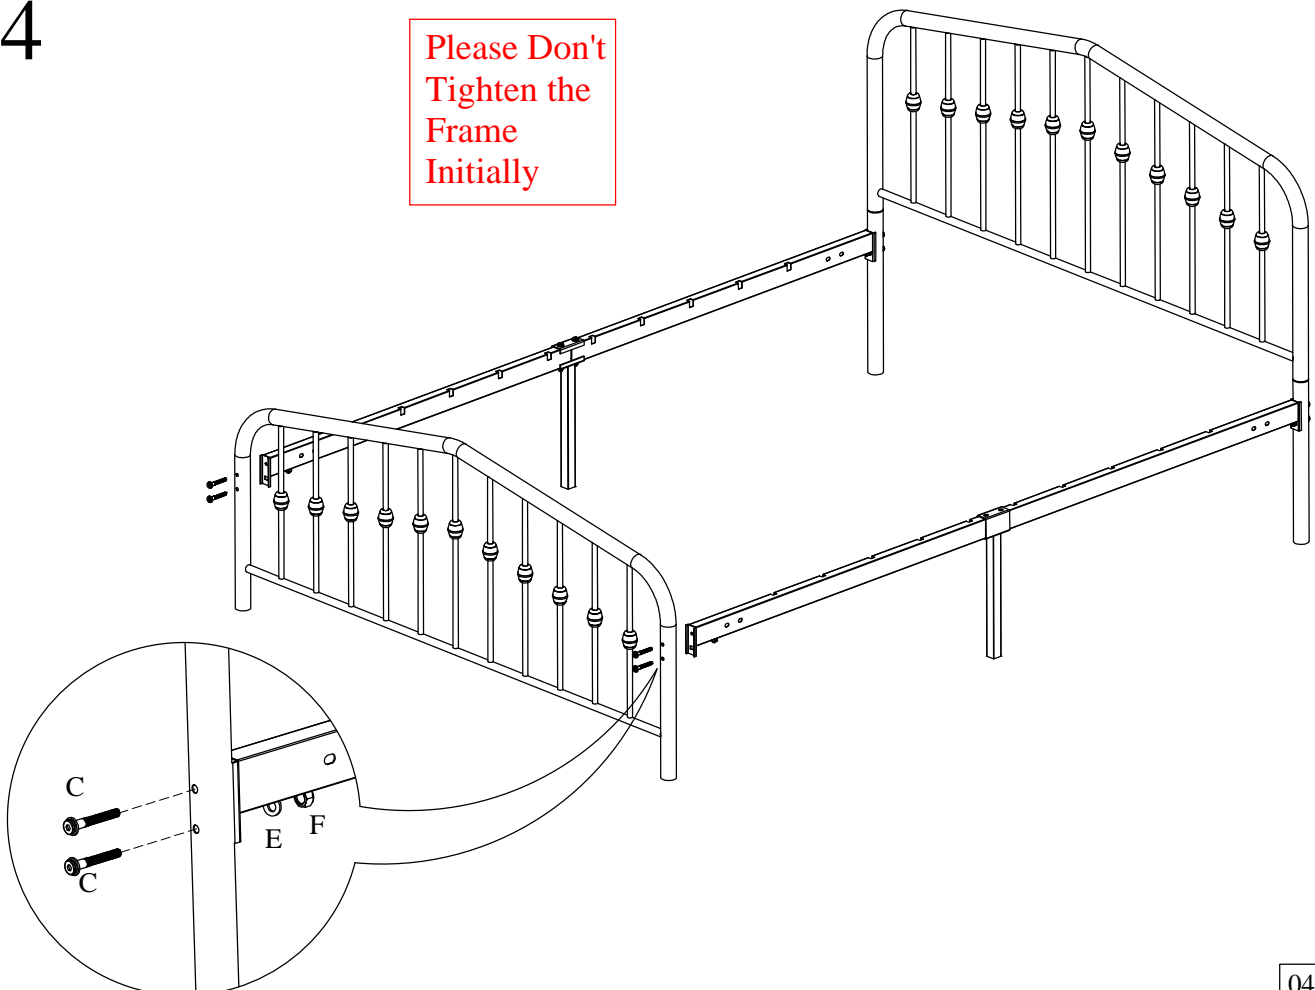

ASSEMBLY INSTRUCTIONS

ASSEMBLY INSTRUCTIONS

			QTY.
A		10 MM	4+4
B		40 MM	10
C		56 MM	10
D		70 MM	4
E			15
F			8
G			4
H		5mm	2
I		4mm	1
J			1

Part No.	Part	Qty.
1	Headboard	01
2	Headboard Legs	02
3	Side Tubes Left/Right	04
4	Center Connect Tube	02
5	Side Support Legs	02
6	Center Leg (2 Holes)	01
7	Center Leg (1 Hole)	02
8	Head/Foot Connect Tube	02
9	Slats	10
10	Footboard	01

ASSEMBLY INSTRUCTIONS

1

2

ASSEMBLY INSTRUCTIONS

3

4

ASSEMBLY INSTRUCTIONS

5