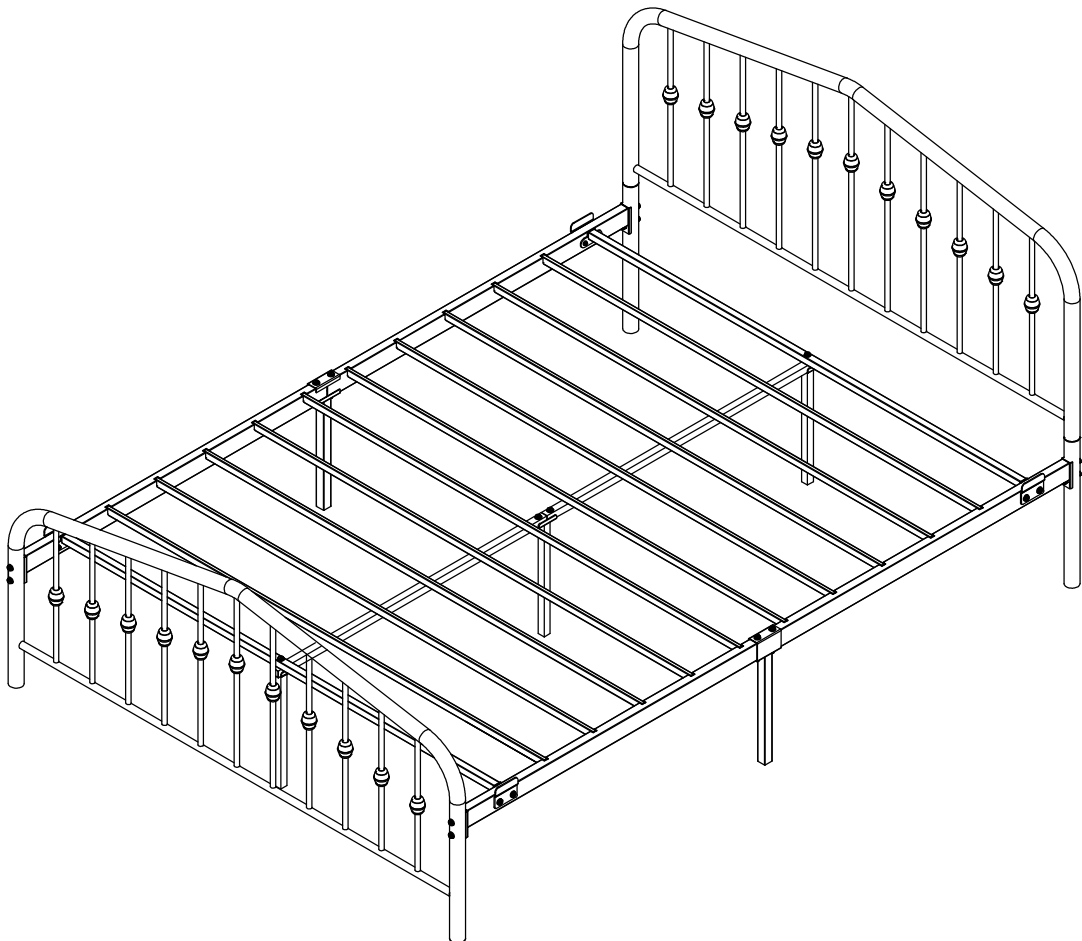

ASSEMBLY INSTRUCTIONS

7

Please Tighten
the Frame
After Inserting
the Slats