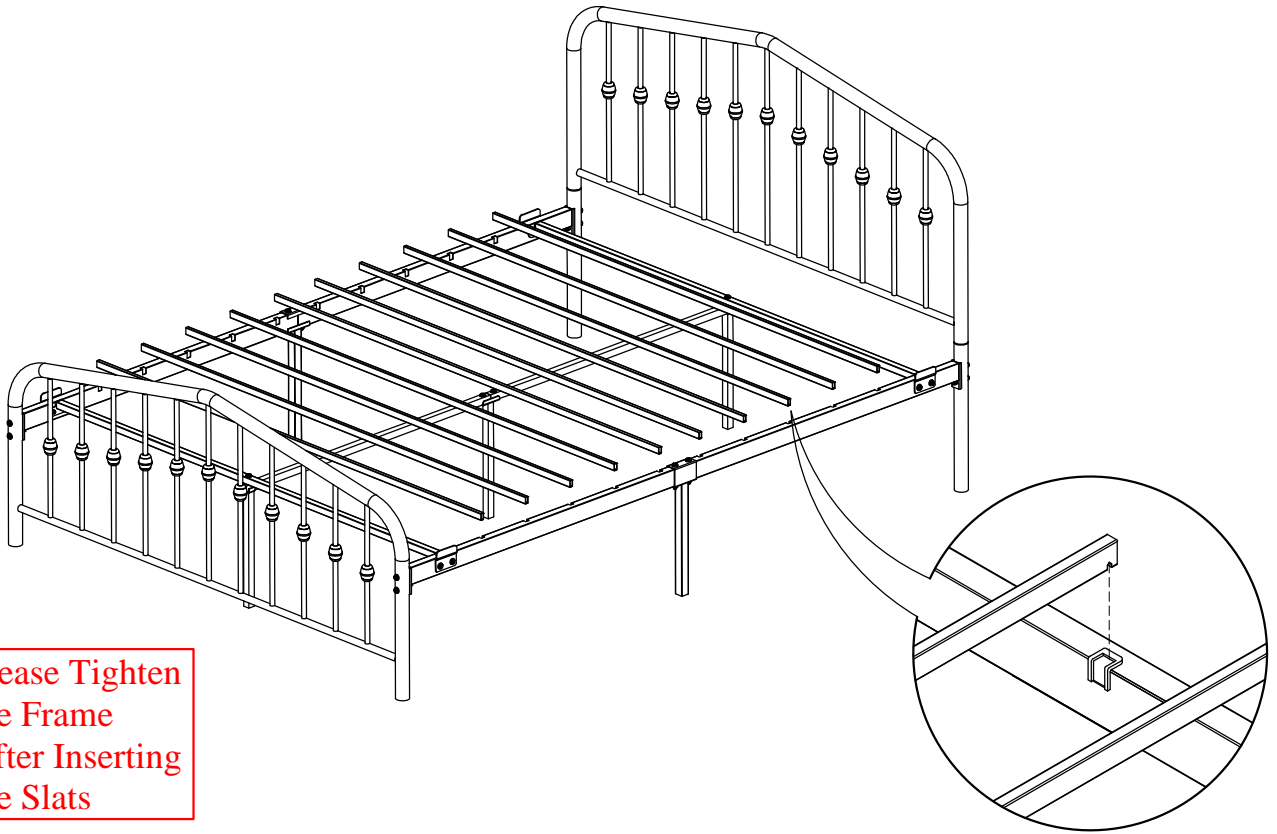

ASSEMBLY INSTRUCTIONS

ASSEMBLY INSTRUCTIONS

			QTY.
A		10 MM	4+4
B		40 MM	10
C		56 MM	10
D		70 MM	4
E			15
F			8
G			4
H		5mm	2
I		4mm	1
J			1

Part No.	Part	Qty.
1	Headboard	01
2	Headboard Legs	02
3	Side Tubes Left/Right	04
4	Center Connect Tube	02
5	Side Support Legs	02
6	Center Leg (2 Holes)	01
7	Center Leg (1 Hole)	02
8	Head/Foot Connect Tube	02
9	Slats	10
10	Footboard	01

Please Don't
Tighten the
Frame
Initially

6

Please Don't
Tighten the
Frame
Initially

ASSEMBLY INSTRUCTIONS

7

Please Tighten
the Frame
After Inserting
the Slats

THANK YOU
