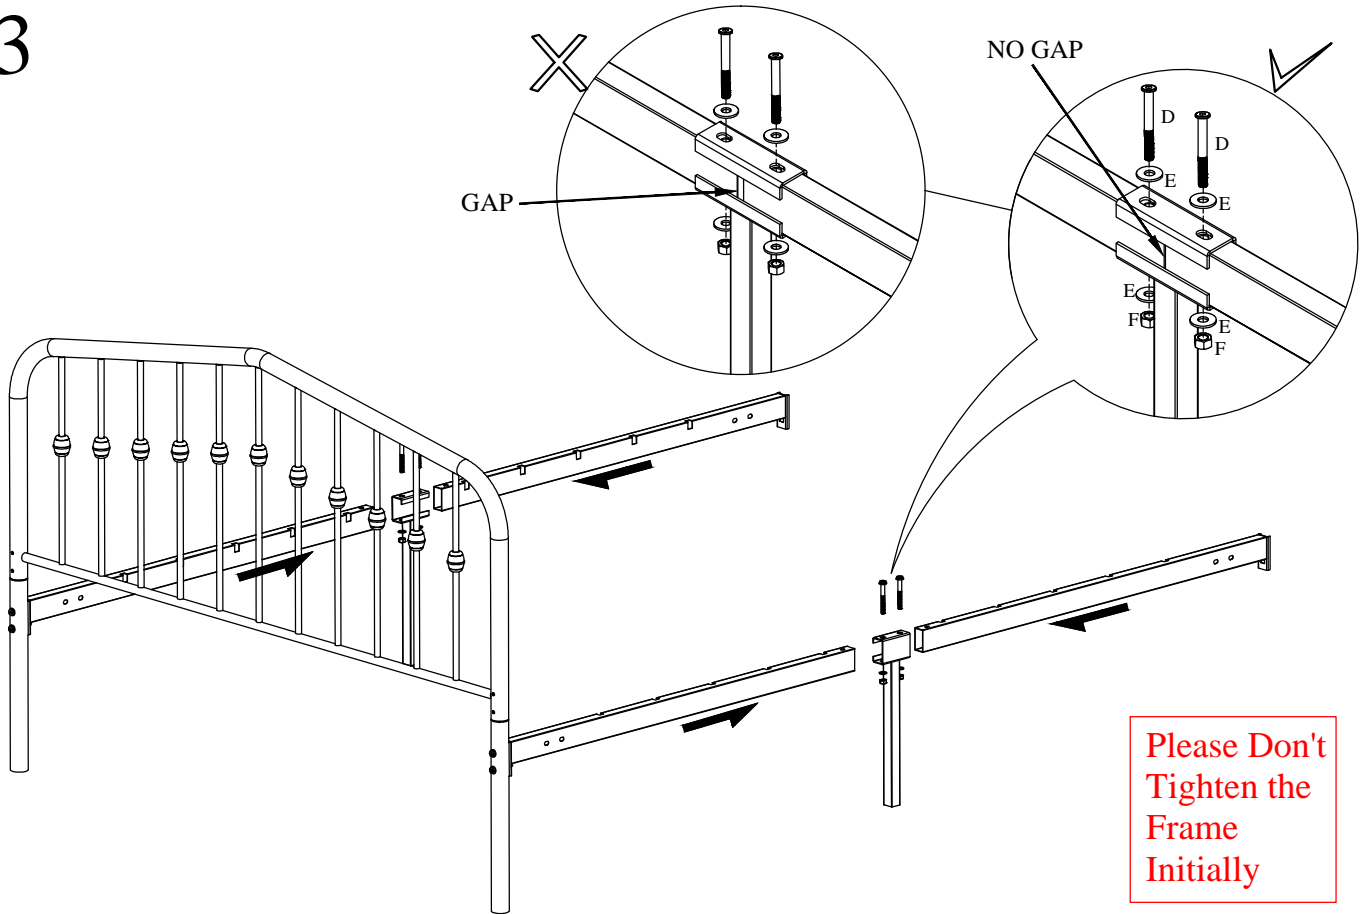

ASSEMBLY INSTRUCTIONS

ASSEMBLY INSTRUCTIONS

			QTY.
A		10 MM	4+4
B		40 MM	10
C		56 MM	10
D		70 MM	4
E			15
F			8
G			4
H		5mm	2
I		4mm	1
J			1

Part No.	Part	Qty.
1	Headboard	01
2	Headboard Legs	02
3	Side Tubes Left/Right	04
4	Center Connect Tube	02
5	Side Support Legs	02
6	Center Leg (2 Holes)	01
7	Center Leg (1 Hole)	02
8	Head/Foot Connect Tube	02
9	Slats	10
10	Footboard	01

ASSEMBLY INSTRUCTIONS

1

2

ASSEMBLY INSTRUCTIONS

3

4

ASSEMBLY INSTRUCTIONS

5