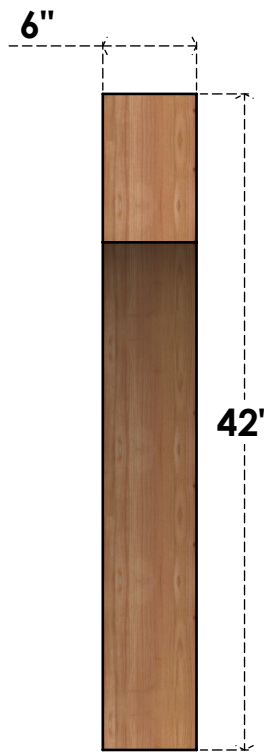

# BRC06X42X42WTLOORWR

6"W X 42"D X 42"H WESTLAKE ROUGH SAWN BRACE, WESTERN RED CEDAR

SIDE

FRONT

EKENA MILLWORK  
 2300 WEST MAIN ST.  
 CLARKSVILLE, TX 75426  
 TOLL FREE: 866-607-0453  
 WWW.EKENAMILLWORK.COM

### NOTES

1. INSTALLATION TO BE COMPLETED IN ACCORDANCE WITH MANUFACTURER'S SPECIFICATIONS.
2. DRAWING MAY NOT BE TO SCALE
3. THIS DRAWING IS INTENDED FOR DESIGN AND PLANNING PURPOSES ONLY.
4. ALL INFORMATION CONTAINED HEREIN WAS CURRENT AT THE TIME OF DEVELOPMENT BUT MUST BE REVIEWED AND APPROVED BY THE PRODUCT MANUFACTURER TO BE CONSIDERED ACCURATE.
5. PRODUCTS ARE NOT KILN DRIED. THIS ITEM IS UNIQUE AND WILL CONTAIN THE NATURAL VARIATIONS THAT THE WOOD SPECIES OFFERS. THIS MAY RESULT IN VARIATIONS UP TO 1/4"