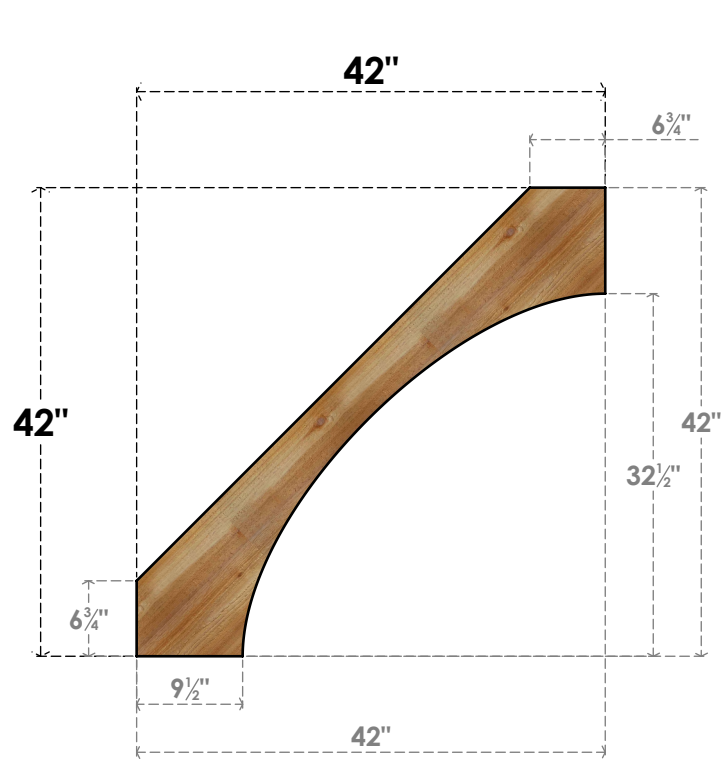

# BRC06X42X42WTLOORWR

6"W X 42"D X 42"H WESTLAKE ROUGH SAWN BRACE, WESTERN RED CEDAR

SIDE

FRONT

EKENA MILLWORK  
 2300 WEST MAIN ST.  
 CLARKSVILLE, TX 75426  
 TOLL FREE: 866-607-0453  
 WWW.EKENAMILLWORK.COM