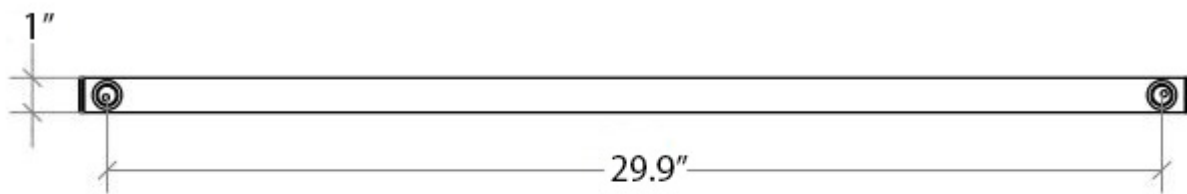

Skuara 52818.29

Features

- Towel Bar and Accessories Holder
- Polished Chrome Finish
- Solid Brass Base
- Premium Metal Construction for Durability and Reliability
- Installation Hardware Included
- Towel Bar to be Combined with (Optional) Tumbler, Soap Dish, and Soap Dispenser
- Features Space-Saving Design
- Designer Collection
- Italian Design

SKU# | Option:

- Skuara 52818.29 | Polished Chrome

Finishes:

Related Items:

- Skuara 52801 | Tumbler / Toothbrush Holder
- Skuara 52802 | Soap Dish
- Skuara 52803 | Soap Dish
- Skuara 52804 | Soap Dispenser

* WS Bath Collections reserves the right to revise dimensions or information on this sheet without notice

Collection Skuara	Model Skuara 52818.29	Dimensions Metric <i>1 inch = 2.54 cm</i> <i>1 inch = 25.4 mm</i>	 1051 Lea Drive - Collegeville, PA 19426 Tel. 215 513 9400 - Fax 610 831 0215 www.ws bathcollections.com - info@ws bathcollections.com
-----------------------------	-----------------------------------	--	---

Collection
Skudara

Model |
Skudara 52818.29

Dimensions Metric
1 inch = 2.54 cm
1 inch = 25.4 mm

WS[®]
BATH
COLLECTIONS

1051 Lea Drive - Collegeville, PA 19426
Tel. 215 513 9400 - Fax 610 831 0215
www.ws bathcollections.com - info@ws bathcollections.com