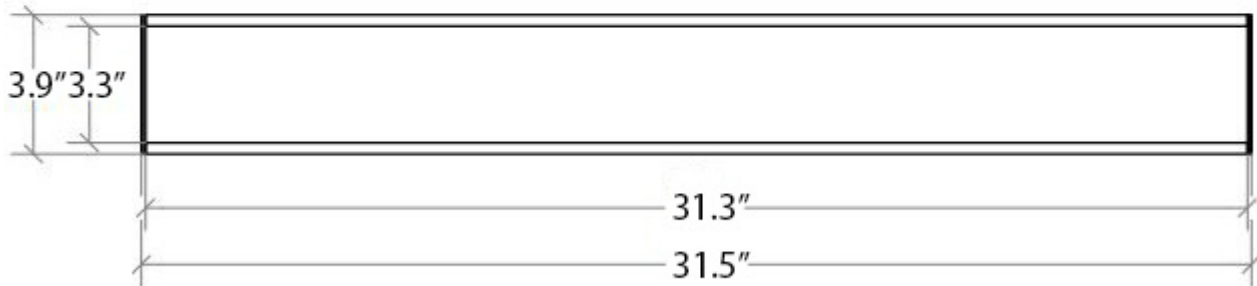

Skuara 52818.29

Features

- Towel Bar and Accessories Holder
- Polished Chrome Finish
- Solid Brass Base
- Premium Metal Construction for Durability and Reliability
- Installation Hardware Included
- Towel Bar to be Combined with (Optional) Tumbler, Soap Dish, and Soap Dispenser
- Features Space-Saving Design
- Designer Collection
- Italian Design

* WS Bath Collections reserves the right to revise dimensions or information on this sheet without notice

Collection Skuara	Model Skuara 52818.29	Dimensions Metric <i>1 inch = 2.54 cm</i> <i>1 inch = 25.4 mm</i>	 1051 Lea Drive - Collegeville, PA 19426 Tel. 215 513 9400 - Fax 610 831 0215 www.ws bathcollections.com - info@ws bathcollections.com
-----------------------------	-----------------------------------	--	---

Collection
Skudara

Model |
Skudara 52818.29

Dimensions Metric
1 inch = 2.54 cm
1 inch = 25.4 mm

WS[®]
BATH
COLLECTIONS

1051 Lea Drive - Collegeville, PA 19426
Tel. 215 513 9400 - Fax 610 831 0215
www.ws bathcollections.com - info@ws bathcollections.com