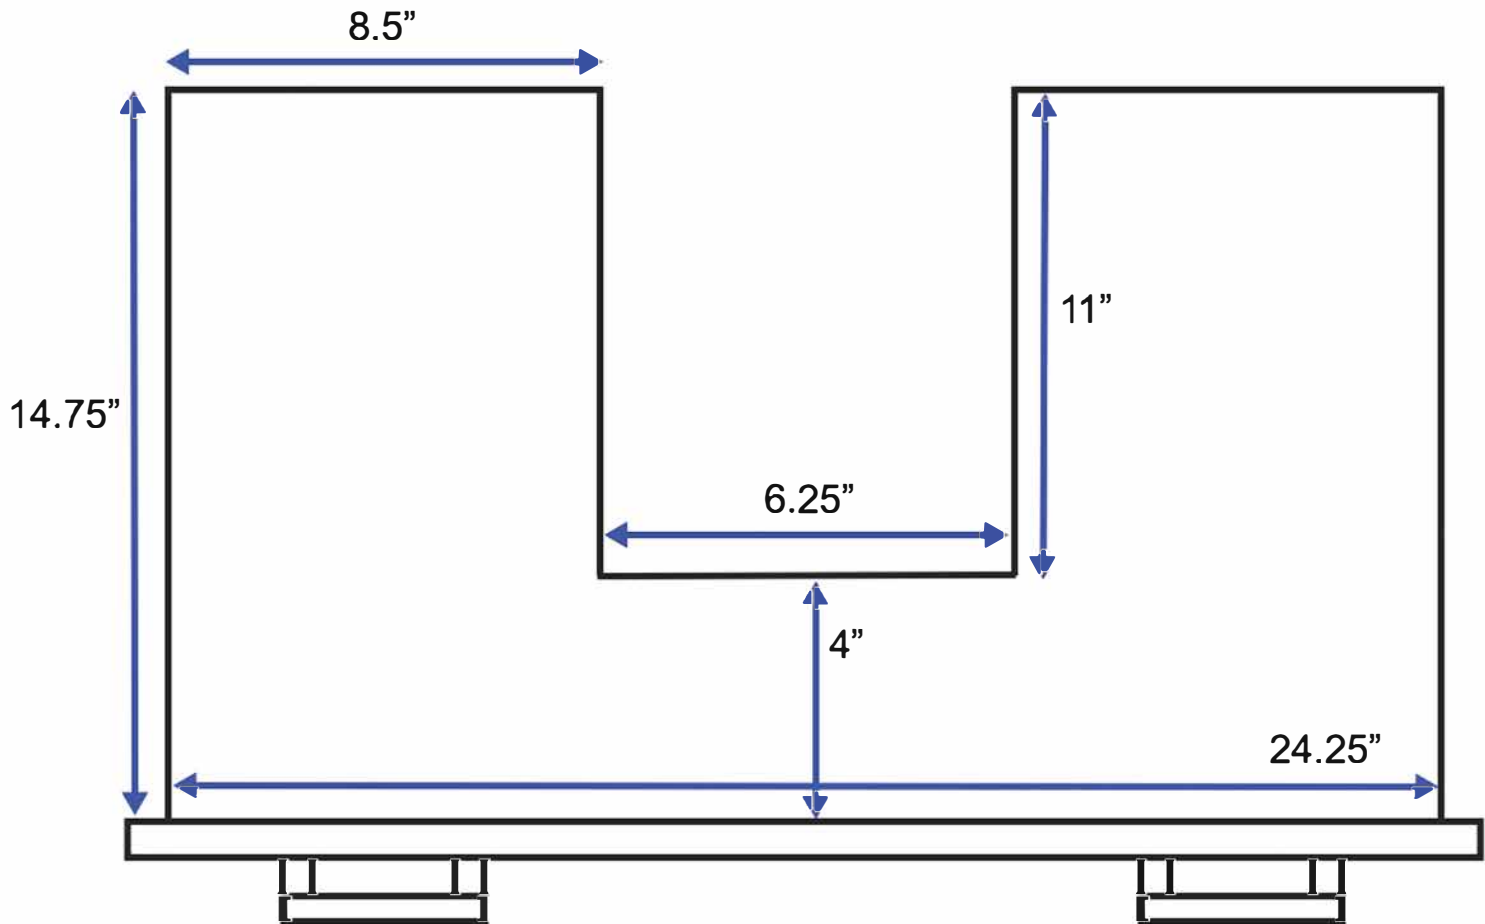

Charlotte 72-inch Bath Vanity Drawer Under Sink - Bird's Eye View

All measurements are approximate and rounded to the nearest quarter inch.
Please allow for a slight margin of error.