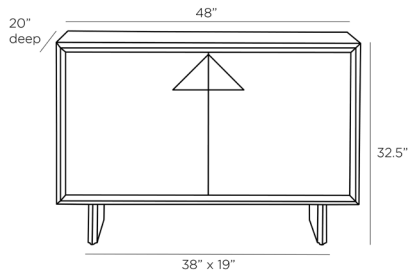

ARTERIOS

NAOMI CABINET

5689

H: 32.5 IN, W: 48 IN, D: 20 IN

Ivory Smoke

Contract Suitable As Is

Classic craftsmanship and modern details create this unique cabinet known as the Naomi. Crafted from oak veneer, it is finished in ivory smoke and accented with vintage brass hardware. A marquetry triangle pattern of wood grain has been applied to the veneer, mimicking the triangular pulls and creating cohesiveness throughout the design. Inside the double door cabinet lies an adjustable shelf. Wood will vary.

APPEARANCE

Material	Brass, Oak Veneer
Finish	Ivory Smoke, Vintage Brass
Finish Will Vary	true
Top Coat/Sealant	true

DIMENSIONS

Foot Print	W: 38 IN, D: 19 IN
Leg	H: 8 IN
Shelf	W: 46.5 IN, D: 15.5 IN

SHIPPING