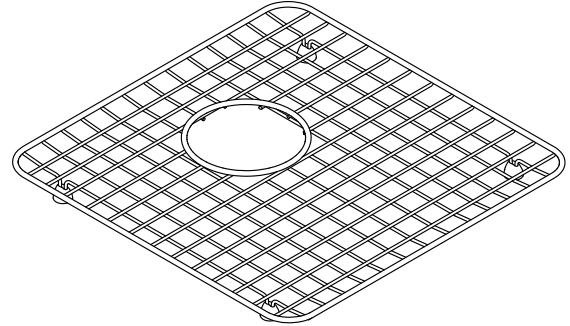

Audrine™ by Studio McGee

Sink rack for Audrine kitchen sink
K-37651

Features

- Designed in collaboration with Studio McGee
- For use with select Audrine by Studio McGee kitchen sinks
- Helps protect sink surface from daily wear
- Rubber feet provide added protection
- Dishwasher-safe

Recommended Products/Accessories

- K-36259 18-5/8" undermount bar sink
- K-36259-PC 18-5/8" undermount workstation bar sink

Codes/Standards

None Applicable

KOHLER® One-Year Limited Warranty

See website for detailed warranty information.

Available Colors/Finishes

Color tiles intended for reference only.

Color	Code	Description
	NY	Dune
	1LG	Cloud White

Audrine™ by Studio McGee

Sink rack for Audrine kitchen sink

K-37651

Technical Information

All product dimensions are nominal.

Material: Stainless Steel

Notes

Install this product according to the installation guide.