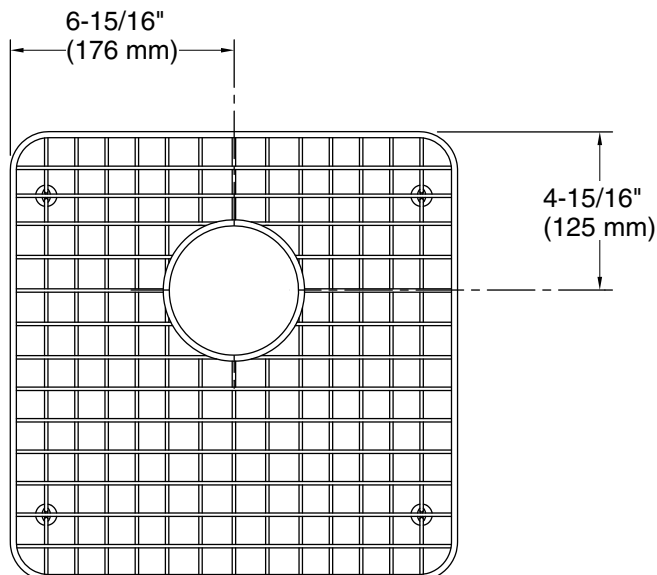

Available Colors/Finishes

Color tiles intended for reference only.

Color	Code	Description
	NY	Dune
	1LG	Cloud White

Audrine™ by Studio McGee

Sink rack for Audrine kitchen sink

K-37651

Technical Information

All product dimensions are nominal.