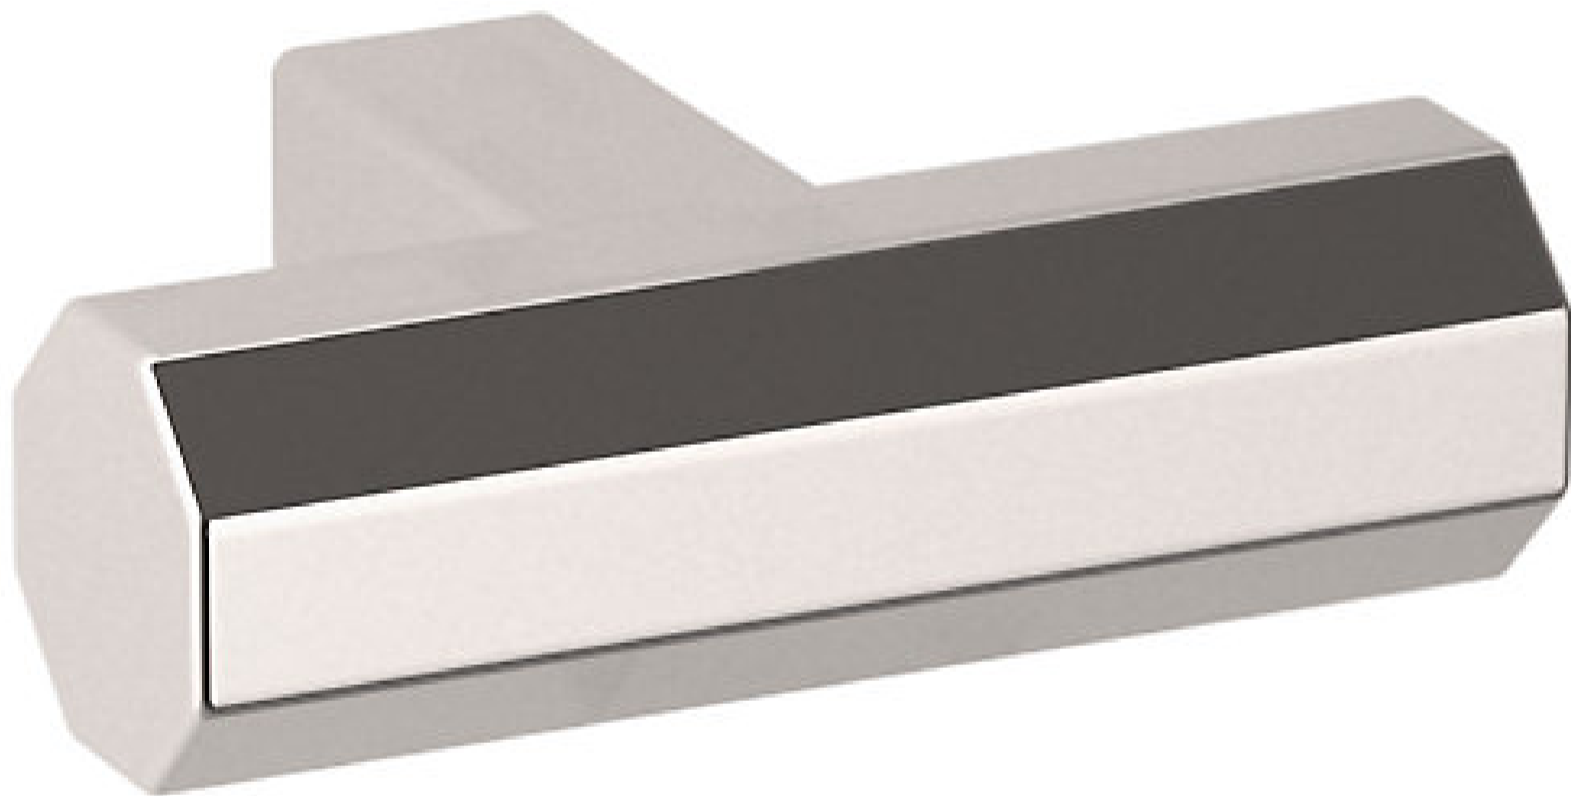

4416 OCTAGONAL KNOB

SPECIFICATIONS

STYLE	Traditional
CABINET KNOB DIAMETER	1.5
PROJECTION	1.14

4416 OCTAGONAL KNOB

ESTATE PORTFOLIO

Model Number:
4416.055.BIN

Key Features

- ✓ This family is available in a knob, and 4", 6", 12", and 18" Pull
- ✓ Solid brass construction, feeling the difference in quality in every piece of cabinet hardware.
- ✓ Reminiscent of the finest silver, our Polished Nickel finish is nickel-plated brass, that has a high gloss finish. The beauty of Nickel with the weight of brass, all covered by our Limited Lifetime Finish™ Warranty.
- ✓ Mounting Hardware included

FINISHES OPTIONS

Satin Nickel - 150, US15

Lifetime (PVD) Polished Nickel - 055

Polished Chrome - 260

Lifetime (PVD) Polished Brass - 003

Lifetime (PVD) Satin Brass - 044

Satin Black - 190

Venetian Bronze - 112, 11P

Non-lacquered Brass - 031

all measurements in inches

SPECIFICATIONS

STYLE	Traditional
CABINET KNOB DIAMETER	1.5
PROJECTION	1.14