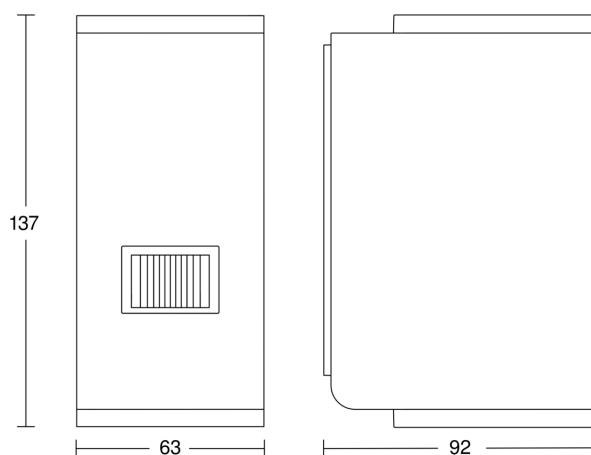

L 930 LED

Anthracite

EAN 4007841 067199

Article number 067199

Technical specifications

Dimensions (L x W x H)	92 x 63 x 137 mm
Mains power supply	220 – 240 V / 50 – 60 Hz
Mounting height max.	2,50 m
Sensor Technology	passive infrared
Output	9 W
Interconnection	Yes
Type of interconnection	Master/master
Interconnection, number	10 lights max.
Slave modeselectable	No
Luminous flux	603 lm
Efficiency	67 lm/W
Colour temperature	3000 K
Colour variation LED	SDCM3
Farbwiedergabeindex	80-89
With lamp	Yes, STEINEL LED system
Lamp	LED cannot be replaced
LED life expectancy (max. °C)	50000 h
Drop in luminous flux in accordance with LM80	L70B10
Base	without
LED cooling system	Passive Thermo Control
With motion detector	Yes
Detection angle	140 °
Sneak-by guard	No
Capability of masking out individual segments	No
Electronic scalability	Yes

Mechanical scalability	No
Reach, radial	r = 2 m (5 m ²) / r = 4 m (20 m ²)
Reach, tangential	r = 5 m (31 m ²) / r = 12 m (176 m ²)
Photo-cell controller	Yes
Twilight setting	2 – 20 lx
Time setting	120 s – 15 Min.
Basic light level function	Yes
Basic light level function, detail	LED effect light
Basic light level function time	all/half night
Main light adjustable	No
Functions	Motions sensor, Light sensor, Normal / test mode, Orientation light
Soft light start	Yes
Continuous light	selectable, 4h
Impact resistance	IK03
IP-rating	IP44
Protection class	I
Ambient temperature	-20 – 40 °C
Housing material	Aluminium
Cover material	Plastic, opal
Manufacturer's Warranty	3 years
includes sheet of self-adhesive numbers	No
Settings via	DIP switches
With remote control	No
Version	Anthracite
PU1, EAN	4007841067199

Sensor-switched LED outdoor light

L 930 LED

Anthracite

EAN 4007841 067199

Article number 067199

Detection Zone

Mögliche Montagehöhe: 1,80 m – 2,50 m

Orange: radial

Schwarz: tangential

Dimension Drawing

Circuit diagram

Master/master interconnection circuit diagram