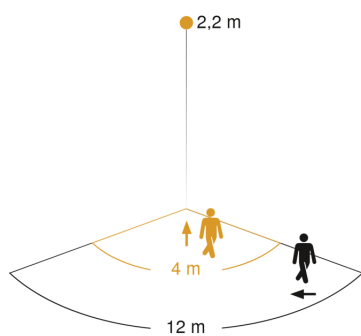

Mechanical scalability	No
Reach, radial	r = 2 m (5 m ²) / r = 4 m (20 m ²)
Reach, tangential	r = 5 m (31 m ²) / r = 12 m (176 m ²)
Photo-cell controller	Yes
Twilight setting	2 – 20 lx
Time setting	120 s – 15 Min.
Basic light level function	Yes
Basic light level function, detail	LED effect light
Basic light level function time	all/half night
Main light adjustable	No
Functions	Motions sensor, Light sensor, Normal / test mode, Orientation light
Soft light start	Yes
Continuous light	selectable, 4h
Impact resistance	IK03
IP-rating	IP44
Protection class	I
Ambient temperature	-20 – 40 °C
Housing material	Aluminium
Cover material	Plastic, opal
Manufacturer's Warranty	3 years
includes sheet of self-adhesive numbers	No
Settings via	DIP switches
With remote control	No
Version	Anthracite
PU1, EAN	4007841067199

Sensor-switched LED outdoor light

L 930 LED

Anthracite

EAN 4007841 067199

Article number 067199

Detection Zone

Mögliche Montagehöhe: 1,80 m – 2,50 m

Orange: radial