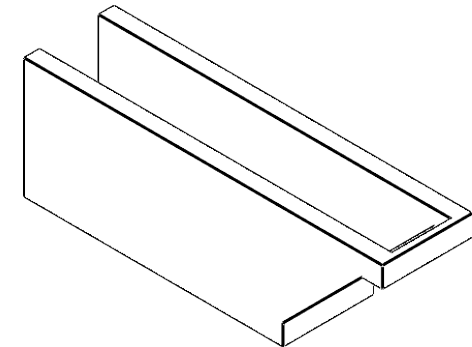

# ITEM NUMBER: RFTURO060X08000X24000X008BUR00RCPR

6"W X 8"H X 24"L TIMBERTHANE ROUGH CEDAR BURLINGTON FAUX WOOD OPEN RAFTER TAIL, 8"L END, PRIMED TAN

**SIDE PROFILE**

**FRONT PROFILE**

**ISOMETRIC**

GENERATED DATE : 03/02/2023

EKENA MILLWORK  
2300 WEST MAIN ST.  
CLARKSVILLE, TX 75426  
TOLL FREE: 866-607-0453  
WWW.EKENAMILLWORK.COM

**NOTES**

1. INSTALLATION TO BE COMPLETED IN ACCORDANCE WITH MANUFACTURER'S SPECIFICATIONS.
2. DRAWING MAY NOT BE TO SCALE
3. THIS DRAWING IS INTENDED FOR DESIGN AND PLANNING PURPOSES ONLY.
4. ALL INFORMATION CONTAINED HEREIN WAS CURRENT AT THE TIME OF DEVELOPMENT BUT MUST BE REVIEWED AND APPROVED BY THE PRODUCT MANUFACTURER TO BE CONSIDERED ACCURATE.
5. TIMBERTHANE ARCHITECTURAL PRODUCTS ARE MADE FROM HIGH DENSITY URETHANE AND COME FACTORY PRIMED