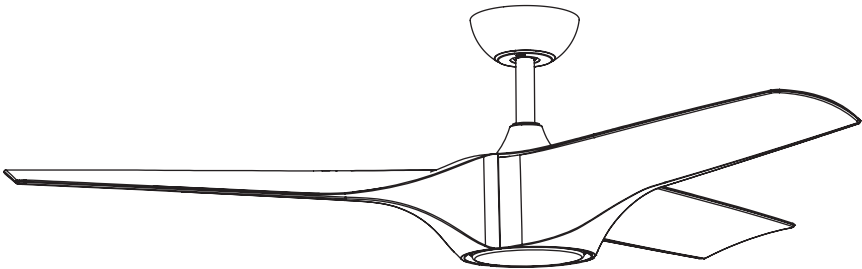

Ceiling Fan

Installation Instructions

THANK YOU

We appreciate the trust and confidence you have placed in us through the purchase of this ceiling fan. We strive to continually create quality products designed to enhance your home. Thank you for choosing us!

Visit www.pmwfan.com for further assistance.