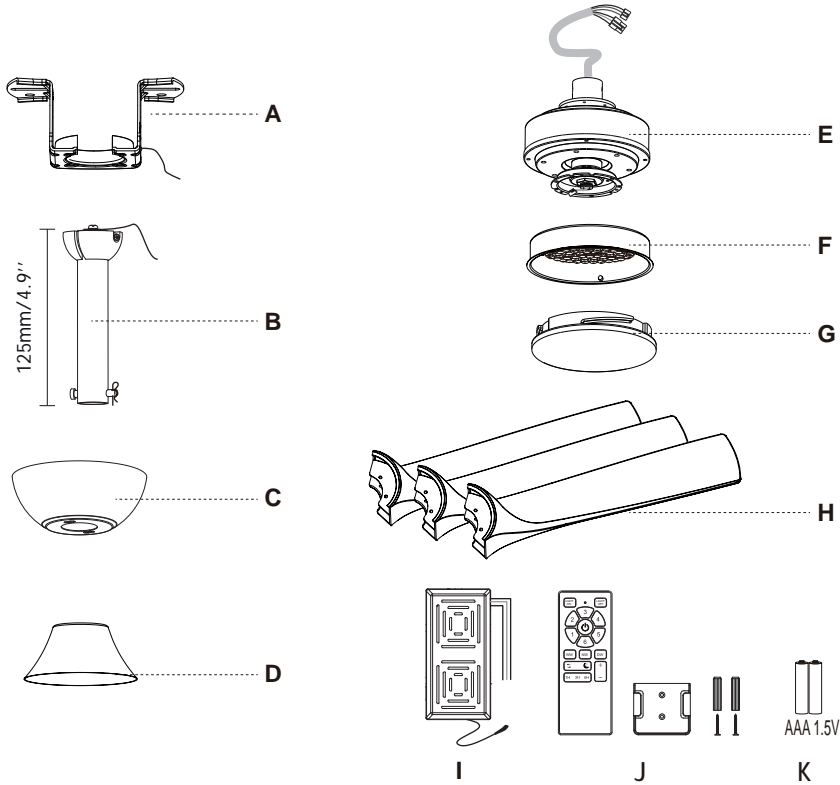

Pre-Installation

Tools Needed

Pre-Installation

Installation kit

AA

BB

CC

DD

Part	Description	Quantity
AA	Blade screw	13
BB	Wire nut	3
CC	Screws A	2
DD	Screws B	4

Blade balancing kit

Specification

Part	Description	Quantity
A	Bracket	1
B	Down rod	1
C	Canopy	1
D	Coupling cover	1
E	Body/motor	1
F	Light kit	1
G	Light cover	1
H	Blades	3