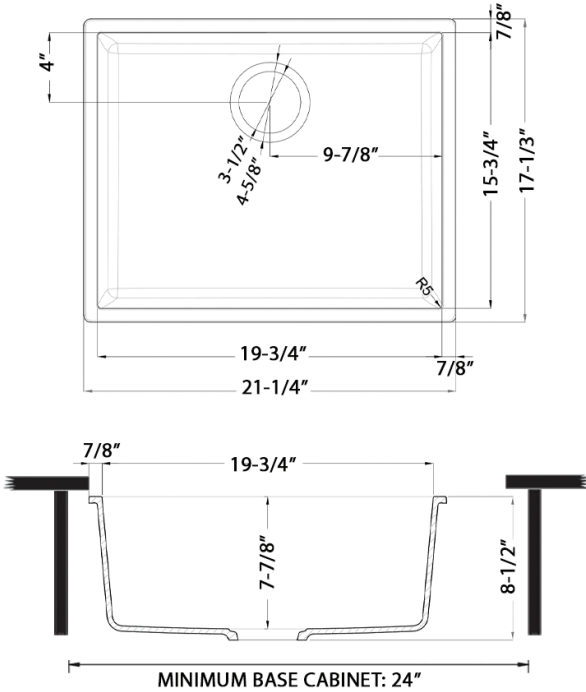

OPTIONAL ACCESSORIES (SOLD SEPARATELY)

DIMENSIONS

cUPC certified by IAPMO
to meet US and Canada
plumbing standards.

**SCAN TO REGISTER
YOUR WARRANTY**

or visit
ruvati.com/register

RUVATI USA
www.ruvati.com

Phone: 1.855.478.8284
Email: support@ruvati.com