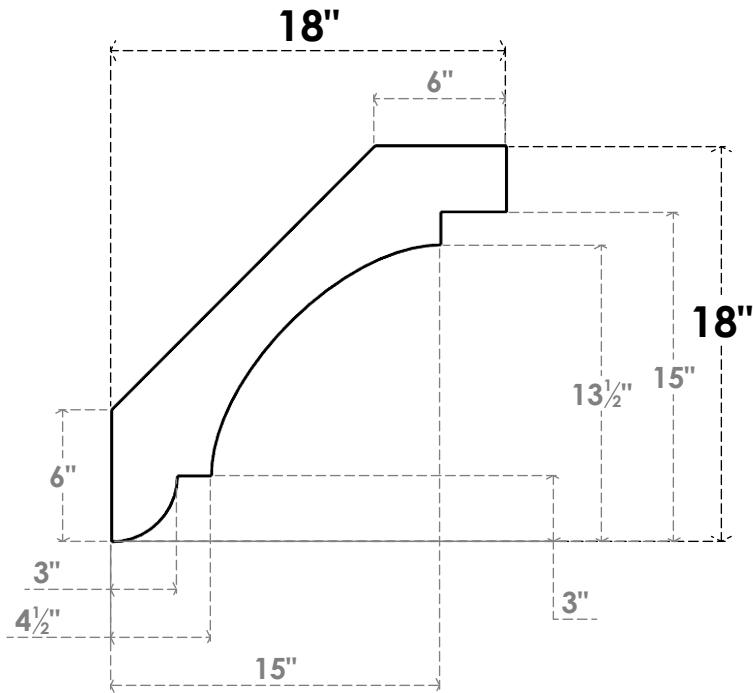

ITEM NUMBER: BRCURO050X18000X18000ASPRCPR

5"W X 18"D X 18"H ASPEN ROUGH CEDAR WOODGRAIN OPEN
TIMBERTHANE BRACE, PRIMED TAN

SIDE PROFILE

FRONT PROFILE

ISOMETRIC

EKENA MILLWORK
2300 WEST MAIN ST.
CLARKSVILLE, TX 75426
TOLL FREE: 866-607-0453
WWW.EKENAMILLWORK.COM

NOTES

1. INSTALLATION TO BE COMPLETED IN ACCORDANCE WITH MANUFACTURER'S SPECIFICATIONS.
2. DRAWING MAY NOT BE TO SCALE
3. THIS DRAWING IS INTENDED FOR DESIGN AND PLANNING PURPOSES ONLY.
4. ALL INFORMATION CONTAINED HEREIN WAS CURRENT AT THE TIME OF DEVELOPMENT BUT MUST BE REVIEWED AND APPROVED BY THE PRODUCT MANUFACTURER TO BE CONSIDERED ACCURATE.
5. TIMBERTHANE ARCHITECTURAL PRODUCTS ARE MADE FROM HIGH DENSITY URETHANE AND COME FACTORY PRIMED