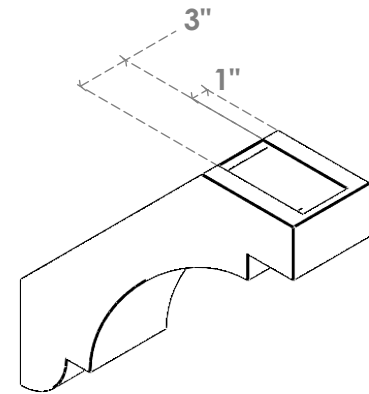

ITEM NUMBER: BRCURO050X18000X18000ASPRCPR

5"W X 18"D X 18"H ASPEN ROUGH CEDAR WOODGRAIN OPEN
TIMBERTHANE BRACE, PRIMED TAN

SIDE PROFILE

FRONT PROFILE

ISOMETRIC

EKENA MILLWORK
2300 WEST MAIN ST.
CLARKSVILLE, TX 75426
TOLL FREE: 866-607-0453
WWW.EKENAMILLWORK.COM

NOTES

1. INSTALLATION TO BE COMPLETED IN ACCORDANCE WITH MANUFACTURER'S SPECIFICATIONS.
2. DRAWING MAY NOT BE TO SCALE
3. THIS DRAWING IS INTENDED FOR DESIGN AND PLANNING PURPOSES ONLY.
4. ALL INFORMATION CONTAINED HEREIN WAS CURRENT AT THE TIME OF DEVELOPMENT BUT MUST BE REVIEWED AND APPROVED BY THE PRODUCT MANUFACTURER TO BE CONSIDERED ACCURATE.
5. TIMBERTHANE ARCHITECTURAL PRODUCTS ARE MADE FROM HIGH DENSITY URETHANE AND COME FACTORY PRIMED