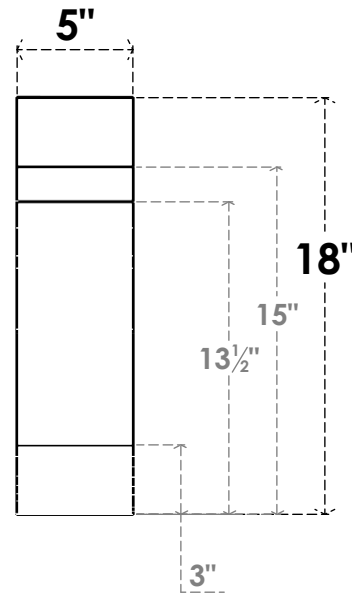

ITEM NUMBER: BRCURO050X18000X18000ASPRCPR

5"W X 18"D X 18"H ASPEN ROUGH CEDAR WOODGRAIN OPEN
TIMBERTHANE BRACE, PRIMED TAN

SIDE PROFILE

FRONT PROFILE

ISOMETRIC

EKENA MILLWORK
2300 WEST MAIN ST.
CLARKSVILLE, TX 75426
TOLL FREE: 866-607-0453
WWW.EKENAMILLWORK.COM

NOTES

1. INSTALLATION TO BE COMPLETED IN ACCORDANCE WITH MANUFACTURER'S SPECIFICATIONS.
2. DRAWING MAY NOT BE TO SCALE
3. THIS DRAWING IS INTENDED FOR DESIGN AND PLANNING PURPOSES ONLY.
4. ALL INFORMATION CONTAINED HEREIN WAS CURRENT AT THE TIME OF DEVELOPMENT BUT MUST BE REVIEWED AND APPROVED BY THE PRODUCT MANUFACTURER TO BE CONSIDERED ACCURATE.
5. TIMBERTHANE ARCHITECTURAL PRODUCTS ARE MADE FROM HIGH DENSITY URETHANE AND COME FACTORY PRIMED