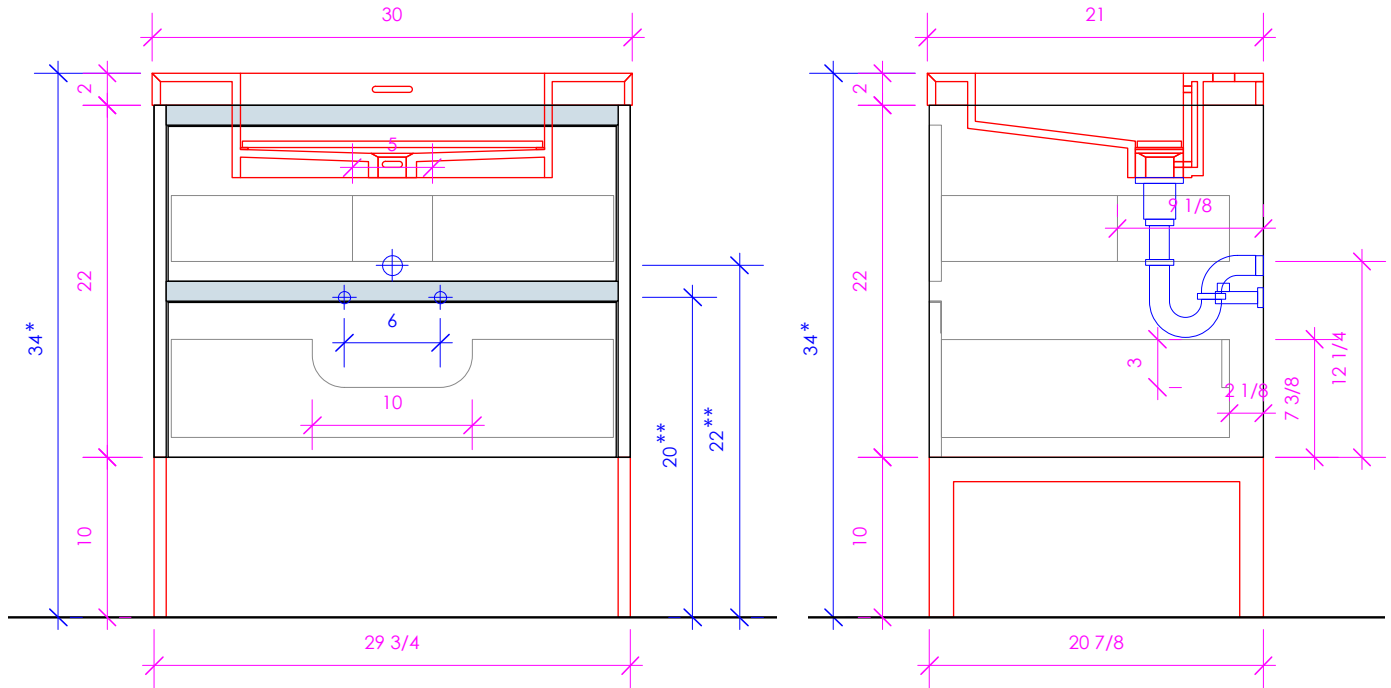

LACAVA

KUBISTA

KUB-W-30B

* Recommended installation height
** Recommended plumbing location

FEATURES:

- WALL MOUNT VANITY
- TWO DRAWERS WITH SELF-CLOSE GLIDES
- DRAWER BOXES STAINED TO REFLECT EXTERIOR FINISH
- FINGERPULL OPENINGS
- USED WITH **H262T** OR **CT30T** VANITY SINK TOP (SOLD SEPARATELY)
- **METAL TRIMS** ADD ON AVAILABLE (SOLD SEPARATELY)
- METAL LEGS **KUB-LEG** ADD ON AVAILABLE (SOLD SEPARATELY)
- MOUNTING: FRENCH CLEAT (INCLUDED) (SEE FURNITURE MANUAL)
- PROUDLY HANDMADE IN THE USA
- MANUFACTURED WITH LOW VOC FINISHES AND WOOD FROM RENEWABLE FORESTS