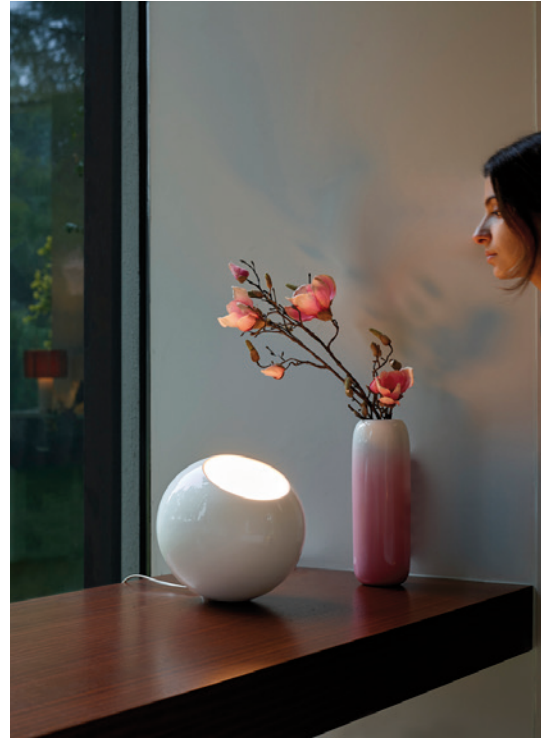

White Metal Base - $\varnothing 5.5"$

INDOOR: White Electrical Cable with On/Off Switch: 57"

OUTDOOR: White Outdoor Electrical Cable: 79"

LIGHT SOURCE

120V

Recommended Bulb - Not Included

INDOOR:

E26 Lamp Holder

LED Spherical 8 W, 800 lm

PACKAGING

Box Size: 11.8 x 11.8 x 14"

Box Volume: 1.11 ft³

Weight: Gross - 6.8 Lb | Net - 3.8 Lb

SELECT FROM FOLLOWING

CERAMIC

WHG - Glossy White Glazed