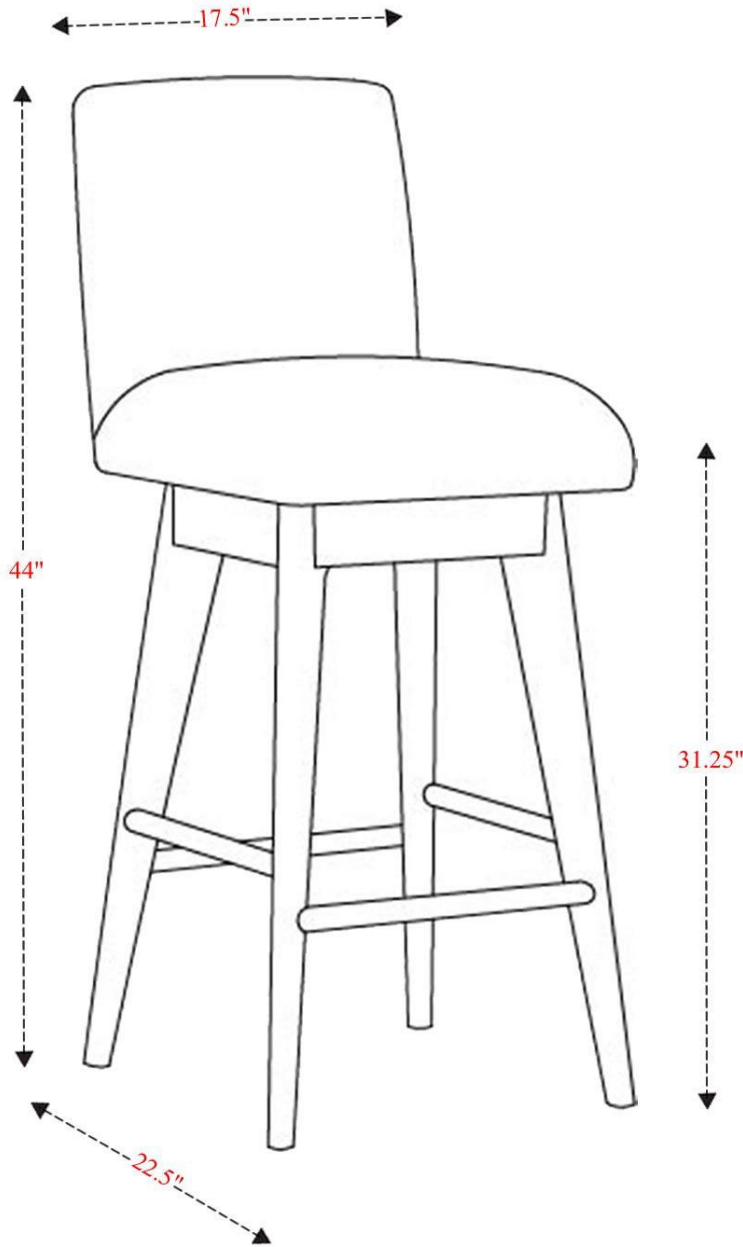

# Escape Upholstered Swivel Barstool

Overall Dimensions	17.5" x 22.5" x 44"
--------------------	---------------------

Overall Width	17.5"
---------------	-------

Overall Depth	22.5"
---------------	-------

Overall Height	44"
----------------	-----

Overall Weight	33 lbs
----------------	--------

Back Width	16"
------------	-----

Back Depth	2.25"
------------	-------

Back Height	13.25"
-------------	--------

Seat Width	17.5"
------------	-------

Seat Depth	18"
------------	-----

Seat Height	31.25"
-------------	--------

Floor to Top of Footrest	13.25"
--------------------------	--------

Footrest Thickness	1"
--------------------	----

Carton Dimensions: 20.25"W x 32"D x 26"H