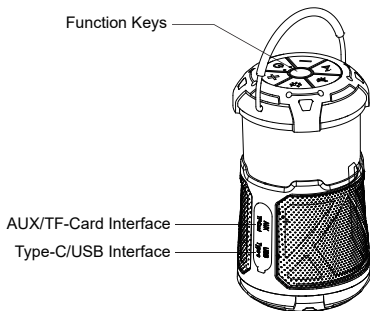

### ③ Mode button

Bluetooth/TF card/AUX switching/TWS pairing

Short press mode switch

Long press 2 devices at the same time TWS pairing (before connecting any devices)

- ④ **Illuminated light button**  
Short press: open  
Short press to switch between three modes/levels  
Short press the fourth time to turn off  
Long press for 8 seconds to reset and shut down
- ⑤ **Color light button**  
Short press: turn on the breathing light  
Long press: close the breathing light  
In any state short press to open the cycle of color light breathing light, in short press to change to monochrome breathing light mode, continue to short press to restore the cycle mode, long press to close the breathing light
- ⑥ **Volume button +**  
Long press the volume key +: turn up the volume  
Short press the volume keys +: switch the next song

## Product diagram