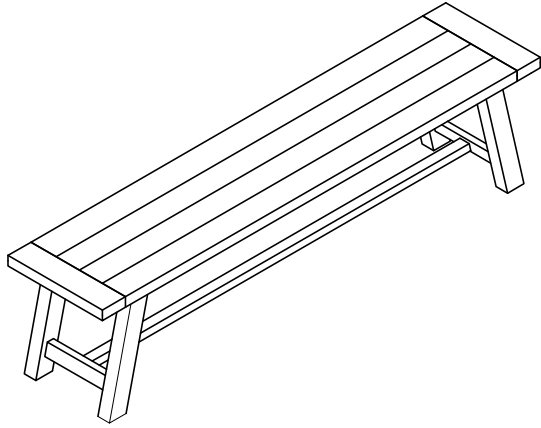

## BENCH (MOCHA BROWN)

### ASSEMBLY INSTRUCTIONS

**15 MIN**

x2

CODE	PICTURE	SIZE	AMOUNT
A		M8 x 50 mm	6 PCS
B		M6 x 40 mm	2 PCS
C		Ø8/13 mm	8 PCS
D		Ø8/19 mm	8 PCS
E		Ø4	1 PC
F		M13 mm	1 PC

**NOTE:** Do not fully tighten all screws and bolts until the entire item is completely assembled