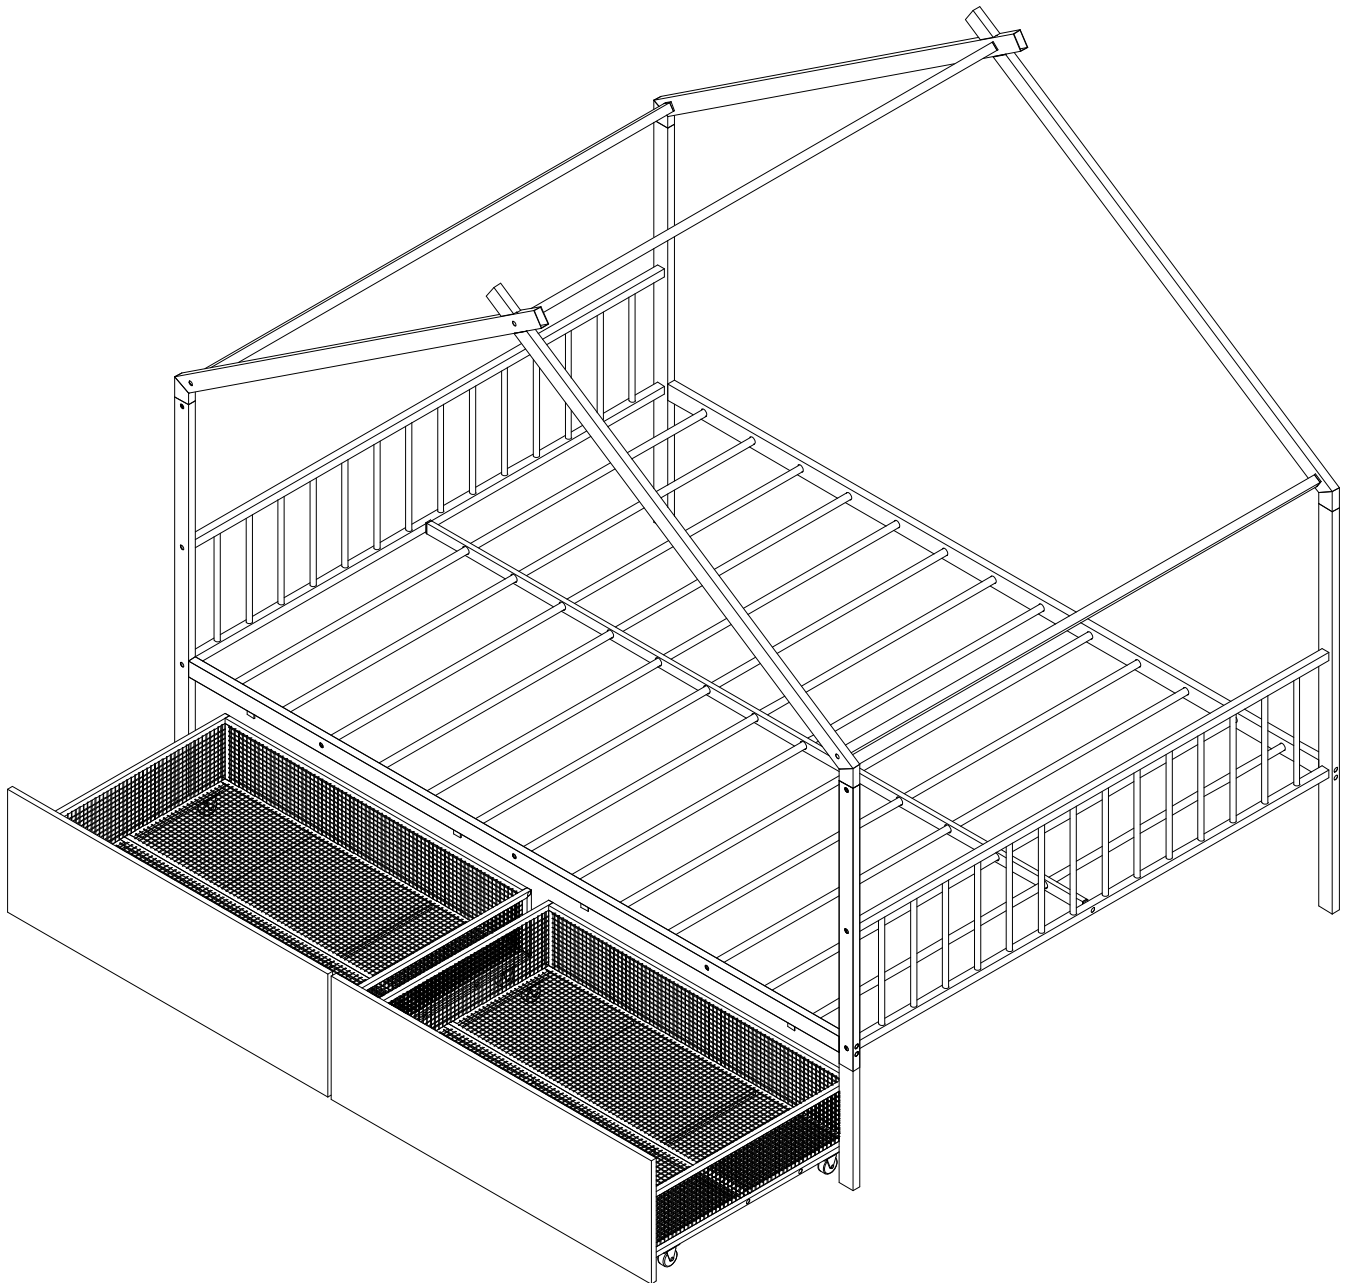

ASSEMBLY INSTRUCTIONS

SKU CODE: MF305484

Detail View

BUNK BED

IMPORTANT:
PLEASE READ INSTRUCTION BEFORE STARTING THE ASSEMBLY

ASSEMBLY INSTRUCTIONS

BUNK BED

Thank you for purchasing this quality product. Be sure to check all packing material carefully for small parts which may have come loose inside the carton during shipment. Separate, identify and count all parts and hardware.

Compare with the parts list to be sure all parts are present.

"DO NOT TIGHTEN SCREWS UNTIL COMPLETELY ASSEMBLED"

PART LIST MF305484

<p>1 Vertical bar</p>  <p>4 pcs</p>	<p>2 Roof bar</p>  <p>2 pcs</p>	<p>3 Roof bar</p>  <p>2 pcs</p>	<p>4 Headboard</p>  <p>2 pcs</p>
<p>5 Horizontal bar</p>  <p>3 pcs</p>	<p>6 Horizontal bar</p>  <p>1 pc</p>	<p>7 Horizontal bar</p>  <p>1 pc</p>	<p>8 Slats</p>  <p>3 pcs</p>
<p>9 Slats</p>  <p>10 pcs</p>	<p>10 Frame</p>  <p>2 pcs</p>	<p>11 Frame</p>  <p>2 pcs</p>	<p>12 Frame</p>  <p>2 pcs</p>
<p>13 Frame</p>  <p>2 pcs</p>	<p>14 Frame</p>  <p>2 pcs</p>	<p>15 Plank</p>  <p>2 pcs</p>	<p>16 Horizontal bar</p>  <p>1 pc</p>