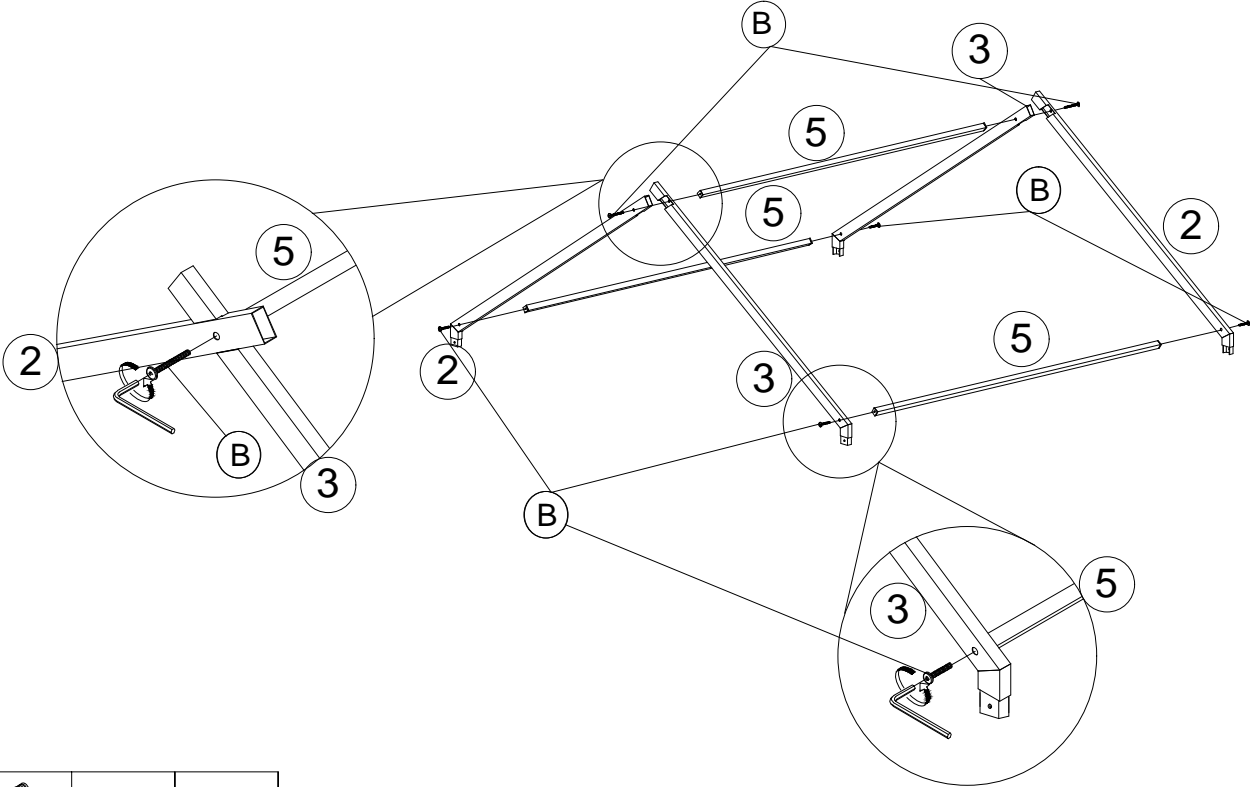

BUNK BED ASSEMBLY INSTRUCTIONS ITEM: MF305484

STEP 1

(B)		1/4*40	8 pcs
-----	---	--------	-------

STEP 2

(C)		1/4*18	6 pcs
-----	---	--------	-------

BUNK BED ASSEMBLY INSTRUCTIONS ITEM: MF305484

STEP 3

A		1/4*55	8 pcs
B		1/4*40	2 pcs

STEP 4

B		1/4*40	6 pcs
---	---	--------	-------

BUNK BED ASSEMBLY INSTRUCTIONS ITEM: MF305484

STEP 5

C		1/4*18	4 pcs
---	---	--------	-------

STEP 6 x2

D		1/4*32	2 pcs	x2
---	---	--------	-------	----

BUNK BED ASSEMBLY INSTRUCTIONS ITEM: MF305484