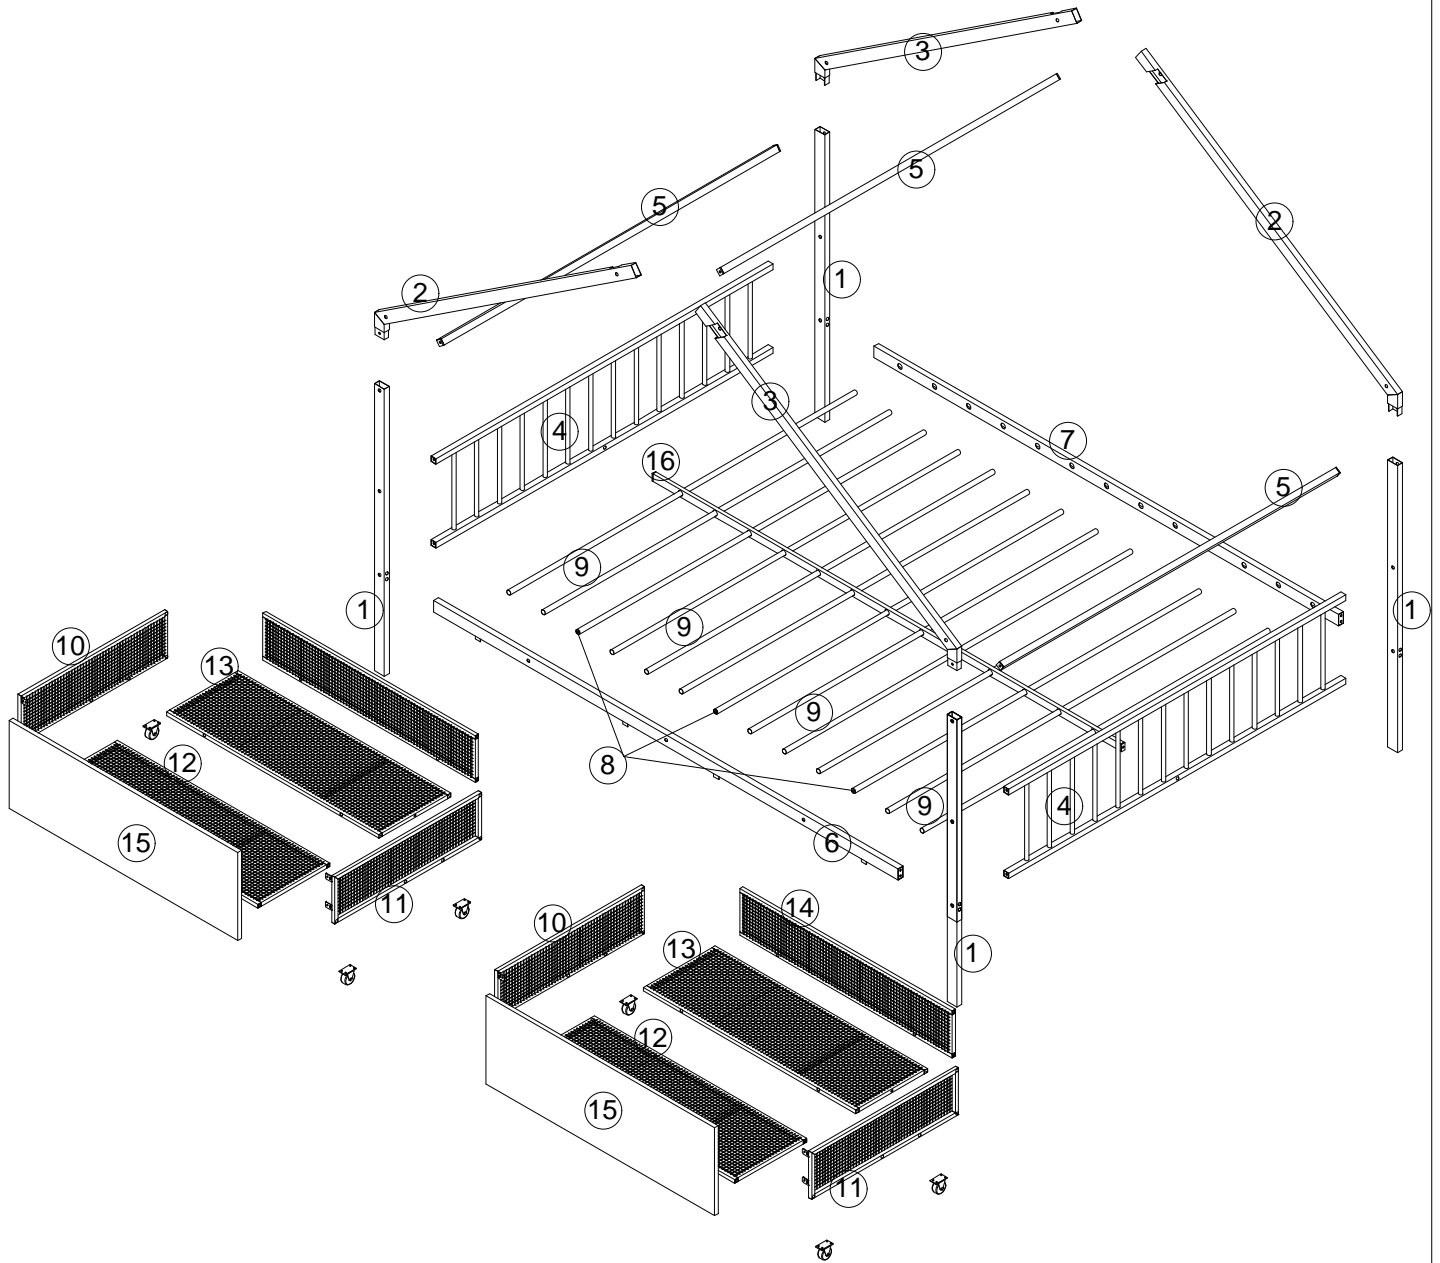

ASSEMBLY INSTRUCTIONS

SKU CODE: MF305484

Detail View

BUNK BED

IMPORTANT:
PLEASE READ INSTRUCTION BEFORE STARTING THE ASSEMBLY

ASSEMBLY INSTRUCTIONS

BUNK BED

Thank you for purchasing this quality product. Be sure to check all packing material carefully for small parts which may have come loose inside the carton during shipment. Separate, identify and count all parts and hardware.

Compare with the parts list to be sure all parts are present.

"DO NOT TIGHTEN SCREWS UNTIL COMPLETELY ASSEMBLED"

PART LIST MF305484

<p>1 Vertical bar</p>  <p>4 pcs</p>	<p>2 Roof bar</p>  <p>2 pcs</p>	<p>3 Roof bar</p>  <p>2 pcs</p>	<p>4 Headboard</p>  <p>2 pcs</p>
<p>5 Horizontal bar</p>  <p>3 pcs</p>	<p>6 Horizontal bar</p>  <p>1 pc</p>	<p>7 Horizontal bar</p>  <p>1 pc</p>	<p>8 Slats</p>  <p>3 pcs</p>
<p>9 Slats</p>  <p>10 pcs</p>	<p>10 Frame</p>  <p>2 pcs</p>	<p>11 Frame</p>  <p>2 pcs</p>	<p>12 Frame</p>  <p>2 pcs</p>
<p>13 Frame</p>  <p>2 pcs</p>	<p>14 Frame</p>  <p>2 pcs</p>	<p>15 Plank</p>  <p>2 pcs</p>	<p>16 Horizontal bar</p>  <p>1 pc</p>