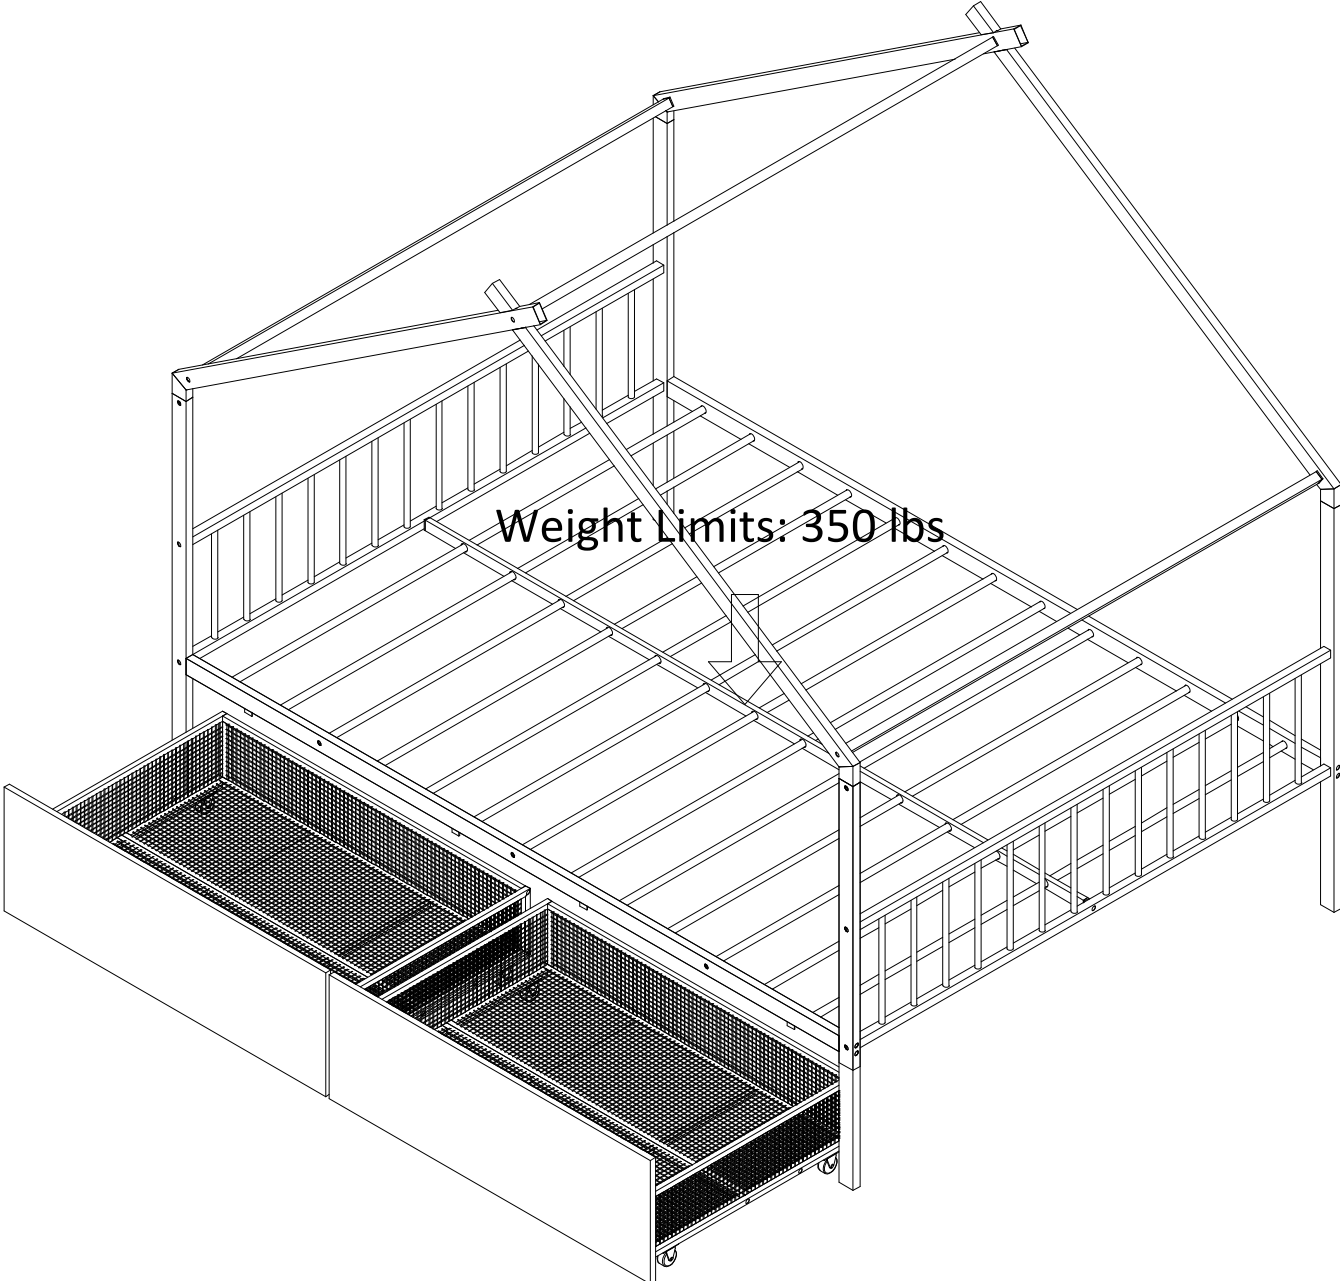

ASSEMBLY INSTRUCTIONS

SKU CODE: MF305484

Detail View

BUNK BED

IMPORTANT:
PLEASE READ INSTRUCTION BEFORE STARTING THE ASSEMBLY

ASSEMBLY INSTRUCTIONS

BUNK BED

Thank you for purchasing this quality product. Be sure to check all packing material carefully for small parts which may have come loose inside the carton during shipment. Separate, identify and count all parts and hardware.

Compare with the parts list to be sure all parts are present.

"DO NOT TIGHTEN SCREWS UNTIL COMPLETELY ASSEMBLED"

PART LIST MF305484

<p>1 Vertical bar</p>  <p>4 pcs</p>	<p>2 Roof bar</p>  <p>2 pcs</p>	<p>3 Roof bar</p>  <p>2 pcs</p>	<p>4 Headboard</p>  <p>2 pcs</p>
<p>5 Horizontal bar</p>  <p>3 pcs</p>	<p>6 Horizontal bar</p>  <p>1 pc</p>	<p>7 Horizontal bar</p>  <p>1 pc</p>	<p>8 Slats</p>  <p>3 pcs</p>
<p>9 Slats</p>  <p>10 pcs</p>	<p>10 Frame</p>  <p>2 pcs</p>	<p>11 Frame</p>  <p>2 pcs</p>	<p>12 Frame</p>  <p>2 pcs</p>
<p>13 Frame</p>  <p>2 pcs</p>	<p>14 Frame</p>  <p>2 pcs</p>	<p>15 Plank</p>  <p>2 pcs</p>	<p>16 Horizontal bar</p>  <p>1 pc</p>