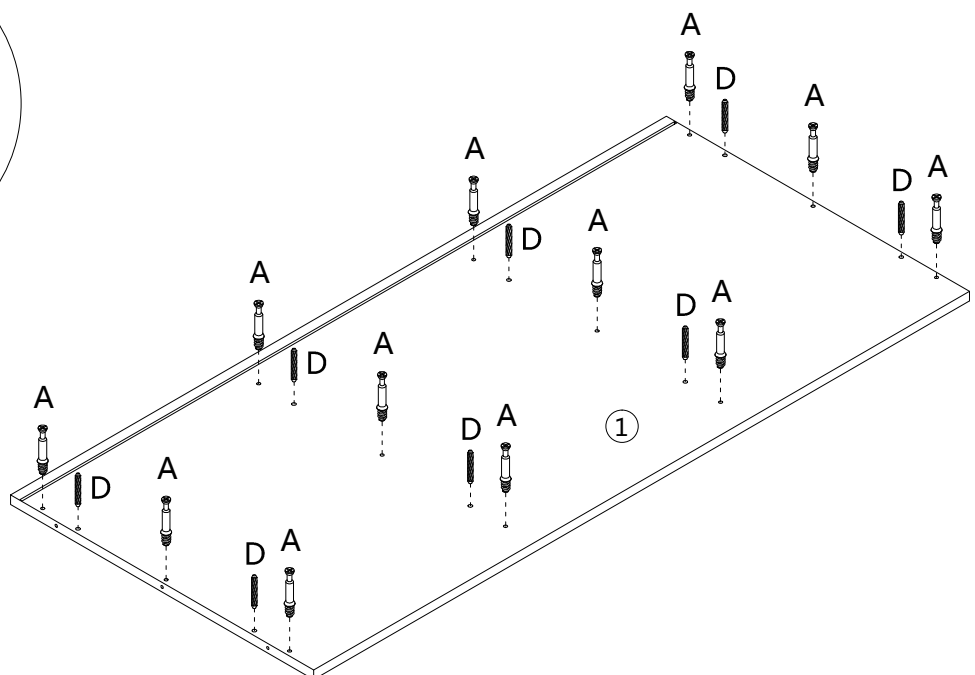

ASSEMBLY INSTRUCTIONS
INSTRUCTIONS D'ASSEMBLAGE

COMPUTER DESK-48"/DISTRESSED WOOD/BLACK METAL
BUREAU-48"/BOIS VIEILLI/METAL NOIR

A 16PCS

 ø15x9mm B 16PCS	 4x40mm C 20PCS	 6x30mm D 20PCS	 3x12mm E 24PCS	 4x18mm F 4PCS	 G 2PCS	 5x30mm H 8PCS
 5x40mm I 6PCS	 J 2PCS	 K 2PCS	 6x25mm L 8PCS	 6x35mm M 4PCS	 N 1PC	 6x12mm O 4PCS

step 1

step 2

step 3

step 4

step 7

step 8

step 9

step 10

step 11

step 12

step 13