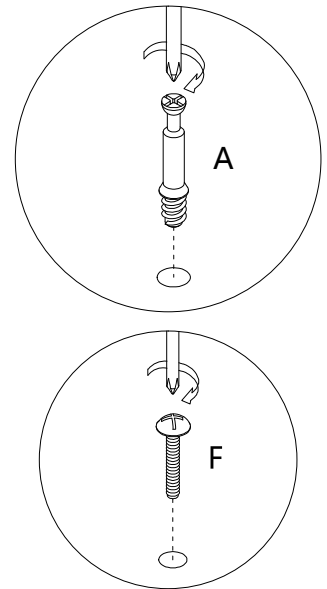

ASSEMBLY INSTRUCTIONS
INSTRUCTIONS D'ASSEMBLAGE

COMPUTER DESK-48"/DISTRESSED WOOD/BLACK METAL
BUREAU-48"/BOIS VIEILLI/METAL NOIR

A 16PCS

 ø15x9mm B 16PCS	 4x40mm C 20PCS	 6x30mm D 20PCS	 3x12mm E 24PCS	 4x18mm F 4PCS	 G 2PCS	 5x30mm H 8PCS
 5x40mm I 6PCS	 J 2PCS	 K 2PCS	 6x25mm L 8PCS	 6x35mm M 4PCS	 N 1PC	 6x12mm O 4PCS

step 1

step 2

step 3

step 4

step 7

step 8

step 9

step 10

step 11

step 12

step 13