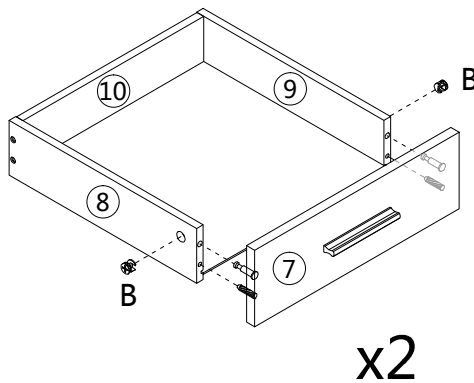

ASSEMBLY INSTRUCTIONS
INSTRUCTIONS D'ASSEMBLAGE

COMPUTER DESK-48"/DISTRESSED WOOD/BLACK METAL
BUREAU-48"/BOIS VIEILLI/METAL NOIR

A 16PCS

 ø15x9mm B 16PCS	 4x40mm C 20PCS	 6x30mm D 20PCS	 3x12mm E 24PCS	 4x18mm F 4PCS	 G 2PCS	 5x30mm H 8PCS
 5x40mm I 6PCS	 J 2PCS	 K 2PCS	 6x25mm L 8PCS	 6x35mm M 4PCS	 N 1PC	 6x12mm O 4PCS

step 1

step 2

step 3

step 4

step 7

step 8

step 9

step 10