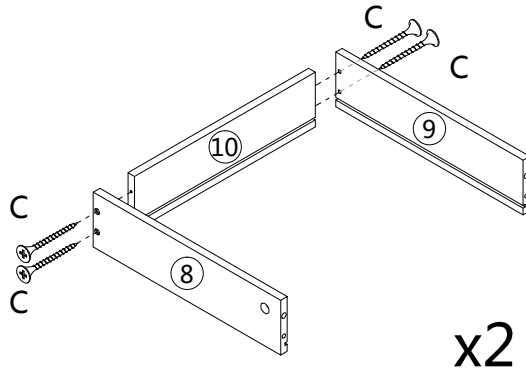

ASSEMBLY INSTRUCTIONS
INSTRUCTIONS D'ASSEMBLAGE

COMPUTER DESK-48"/DISTRESSED WOOD/BLACK METAL
BUREAU-48"/BOIS VIEILLI/METAL NOIR

A 16PCS

 ø15x9mm B 16PCS	 4x40mm C 20PCS	 6x30mm D 20PCS	 3x12mm E 24PCS	 4x18mm F 4PCS	 G 2PCS	 5x30mm H 8PCS
 5x40mm I 6PCS	 J 2PCS	 K 2PCS	 6x25mm L 8PCS	 6x35mm M 4PCS	 N 1PC	 6x12mm O 4PCS

step 1

step 2

step 3

step 4

step 7

step 8

step 9

step 10