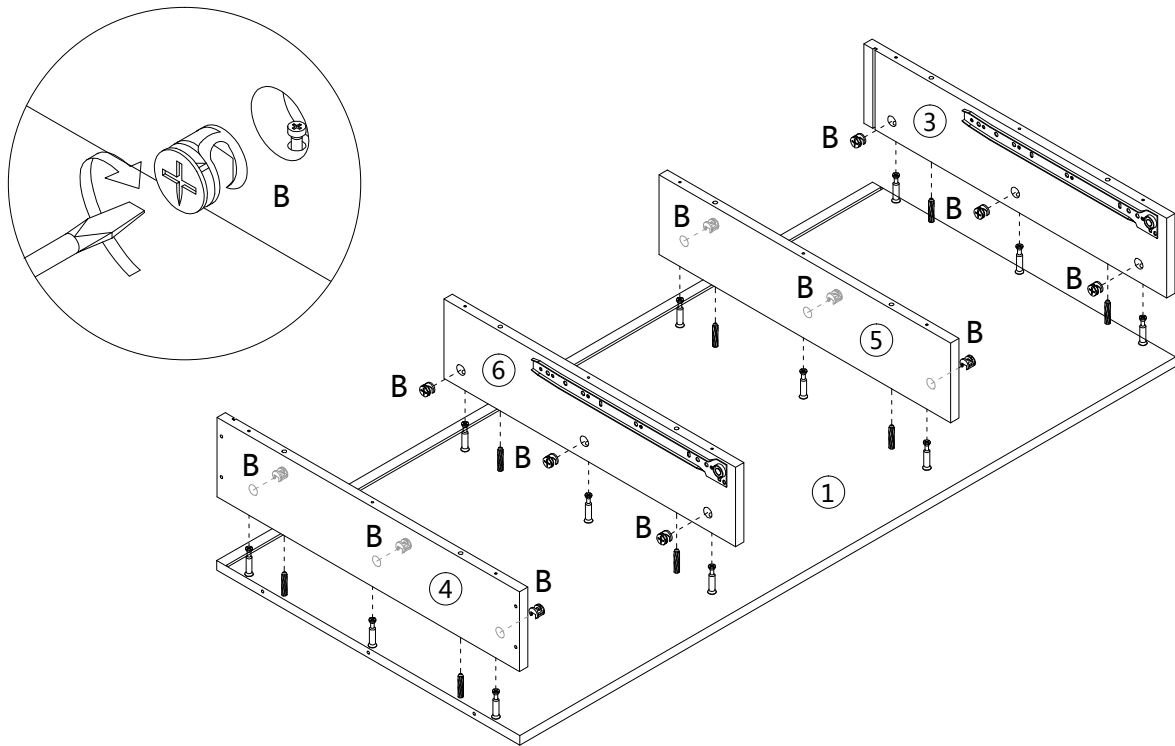

ASSEMBLY INSTRUCTIONS
INSTRUCTIONS D'ASSEMBLAGE

COMPUTER DESK-48"/DISTRESSED WOOD/BLACK METAL
BUREAU-48"/BOIS VIEILLI/METAL NOIR

A 16PCS

 ø15x9mm B 16PCS	 4x40mm C 20PCS	 6x30mm D 20PCS	 3x12mm E 24PCS	 4x18mm F 4PCS	 G 2PCS	 5x30mm H 8PCS
 5x40mm I 6PCS	 J 2PCS	 K 2PCS	 6x25mm L 8PCS	 6x35mm M 4PCS	 N 1PC	 6x12mm O 4PCS

step 1

step 2

step 3

step 4

step 7

step 8

step 9

step 10