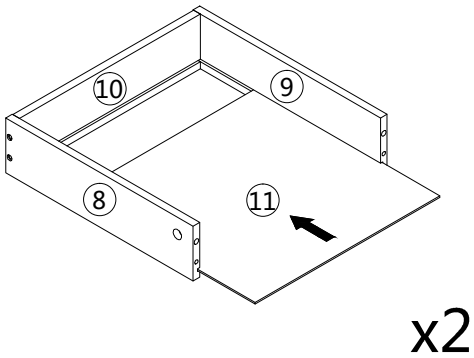

ASSEMBLY INSTRUCTIONS
INSTRUCTIONS D'ASSEMBLAGE

COMPUTER DESK-48"/DISTRESSED WOOD/BLACK METAL
BUREAU-48"/BOIS VIEILLI/METAL NOIR

A 16PCS

 ø15x9mm B 16PCS	 4x40mm C 20PCS	 6x30mm D 20PCS	 3x12mm E 24PCS	 4x18mm F 4PCS	 G 2PCS	 5x30mm H 8PCS
 5x40mm I 6PCS	 J 2PCS	 K 2PCS	 6x25mm L 8PCS	 6x35mm M 4PCS	 N 1PC	 6x12mm O 4PCS

step 1

step 2

step 3

step 4

step 7

step 8

step 9

step 10