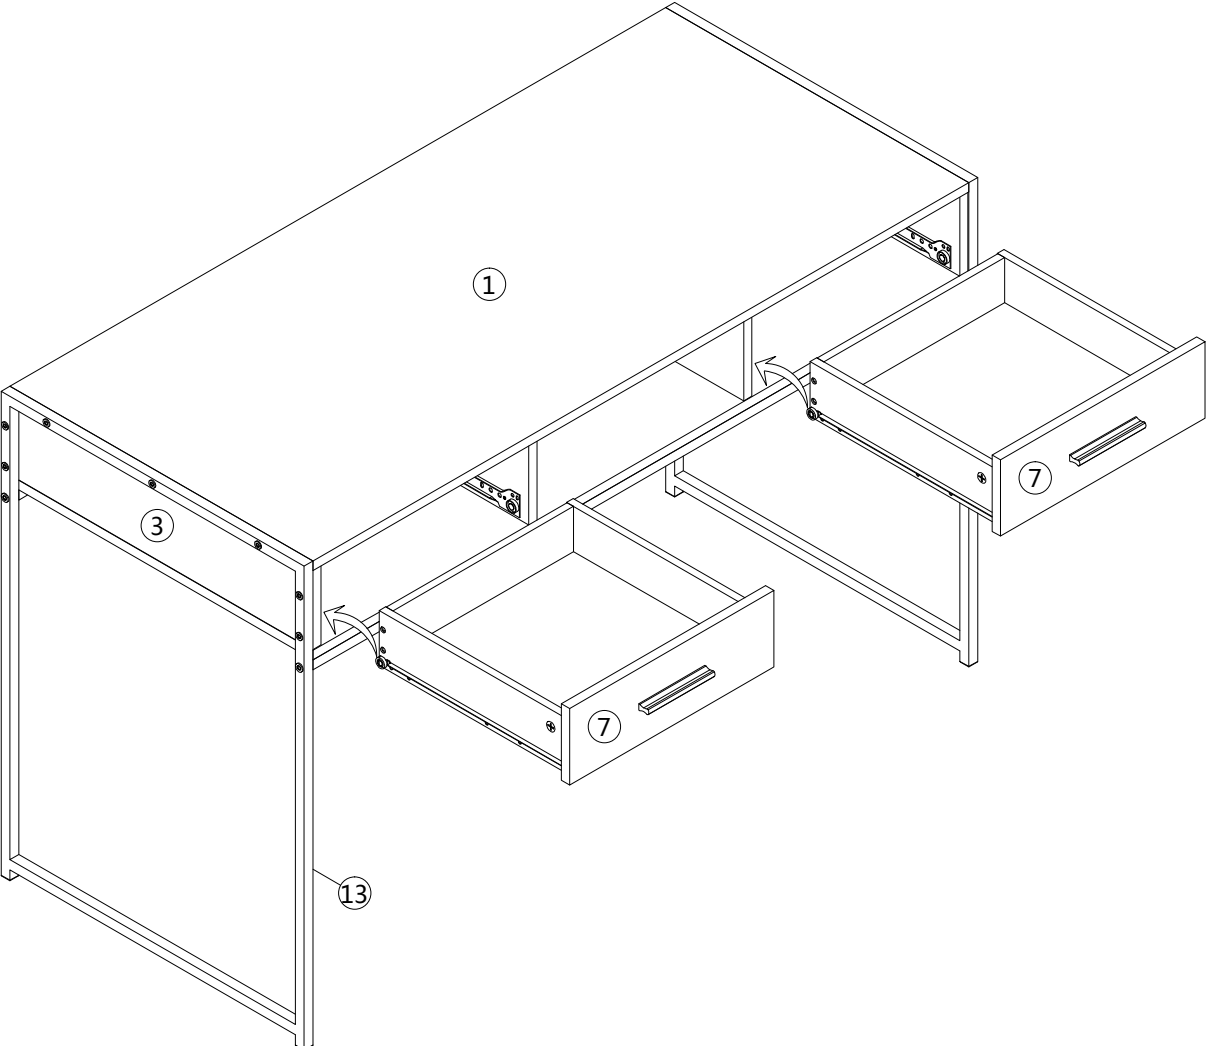

ASSEMBLY INSTRUCTIONS
INSTRUCTIONS D'ASSEMBLAGE

COMPUTER DESK-48"/DISTRESSED WOOD/BLACK METAL
BUREAU-48"/BOIS VIEILLI/METAL NOIR

A 16PCS

 ø15x9mm B 16PCS	 4x40mm C 20PCS	 6x30mm D 20PCS	 3x12mm E 24PCS	 4x18mm F 4PCS	 G 2PCS	 5x30mm H 8PCS
 5x40mm I 6PCS	 J 2PCS	 K 2PCS	 6x25mm L 8PCS	 6x35mm M 4PCS	 N 1PC	 6x12mm O 4PCS

step 1

step 2

step 3

step 4

step 7

step 8

step 9

step 10

step 11

step 12

step 13