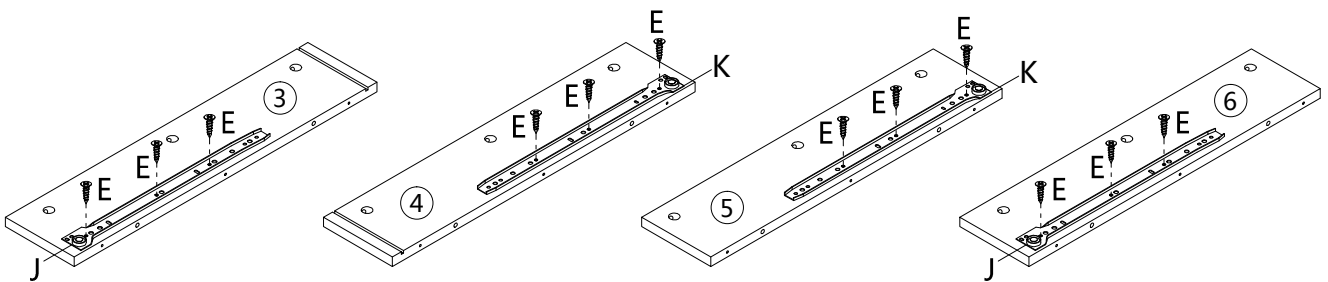

ASSEMBLY INSTRUCTIONS
INSTRUCTIONS D'ASSEMBLAGE

COMPUTER DESK-48"/DISTRESSED WOOD/BLACK METAL
BUREAU-48"/BOIS VIEILLI/METAL NOIR

A 16PCS

 ø15x9mm B 16PCS	 4x40mm C 20PCS	 6x30mm D 20PCS	 3x12mm E 24PCS	 4x18mm F 4PCS	 G 2PCS	 5x30mm H 8PCS
 5x40mm I 6PCS	 J 2PCS	 K 2PCS	 6x25mm L 8PCS	 6x35mm M 4PCS	 N 1PC	 6x12mm O 4PCS

step 1

step 2

step 3

step 4

step 7

step 8

step 9

step 10