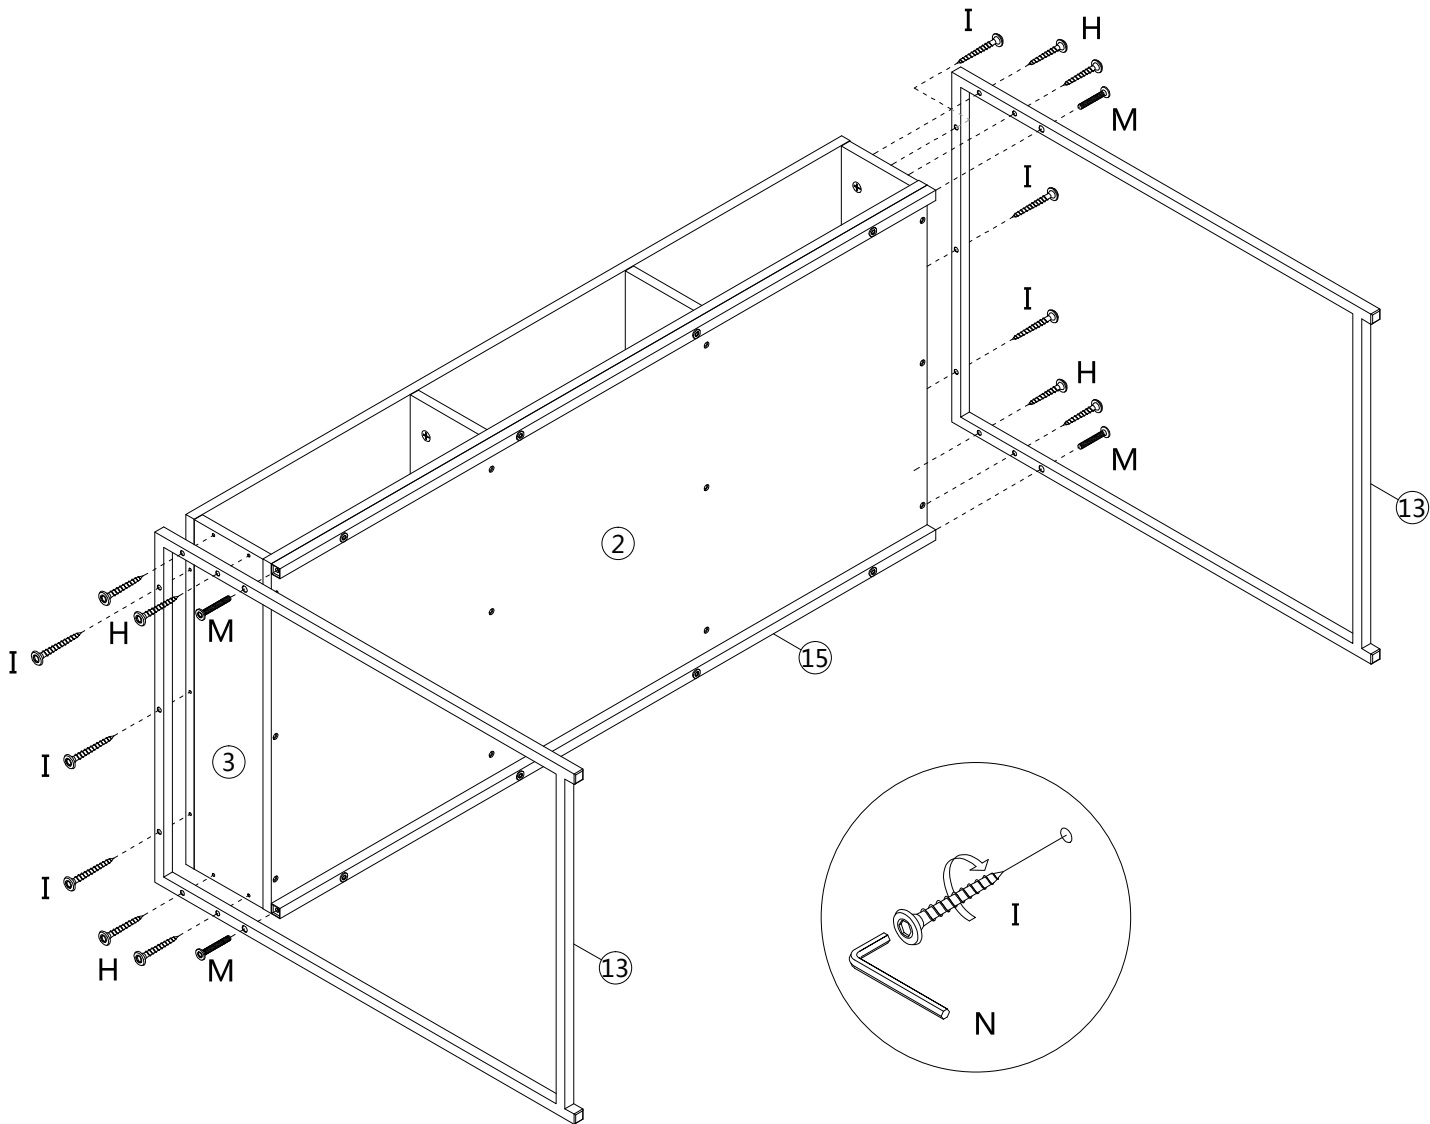

ASSEMBLY INSTRUCTIONS
INSTRUCTIONS D'ASSEMBLAGE

COMPUTER DESK-48"/DISTRESSED WOOD/BLACK METAL
BUREAU-48"/BOIS VIEILLI/METAL NOIR

A 16PCS

 ø15x9mm B 16PCS	 4x40mm C 20PCS	 6x30mm D 20PCS	 3x12mm E 24PCS	 4x18mm F 4PCS	 G 2PCS	 5x30mm H 8PCS
 5x40mm I 6PCS	 J 2PCS	 K 2PCS	 6x25mm L 8PCS	 6x35mm M 4PCS	 N 1PC	 6x12mm O 4PCS

step 1

step 2

step 3

step 4

step 7

step 8

step 9

step 10