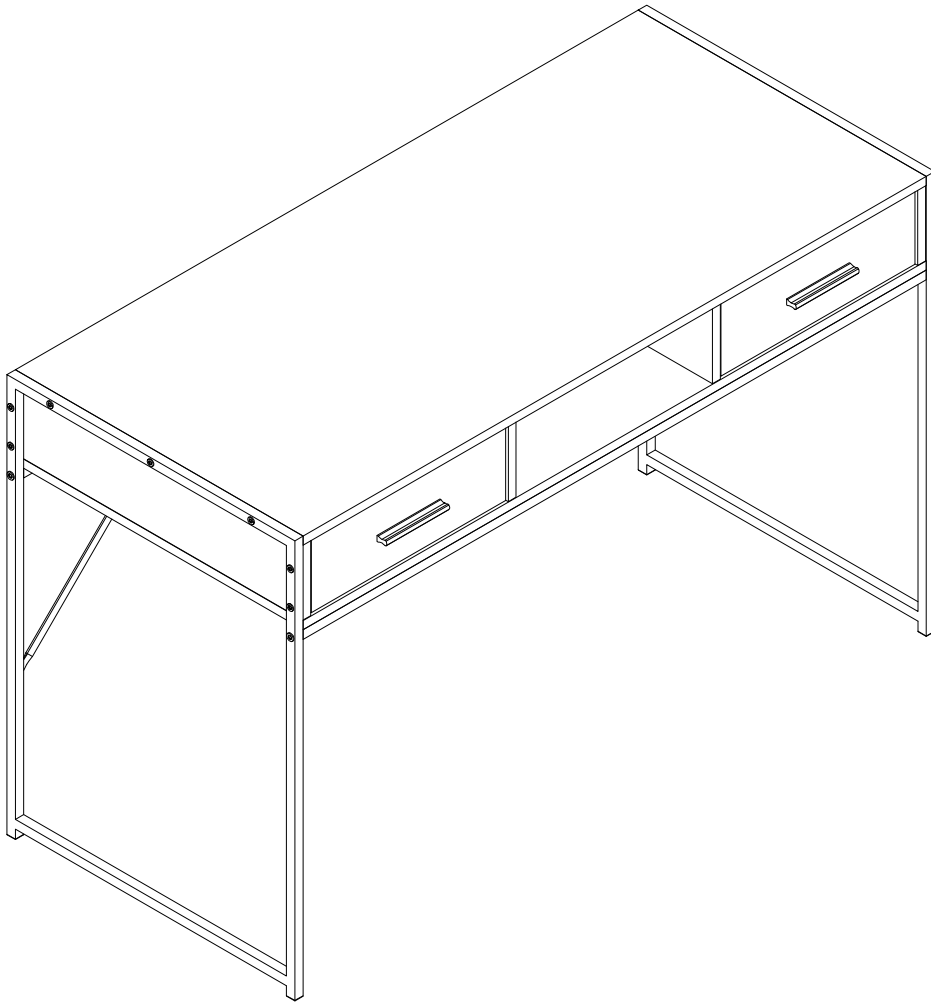

ASSEMBLY INSTRUCTIONS
INSTRUCTIONS D'ASSEMBLAGE

COMPUTER DESK-48"/DISTRESSED WOOD/BLACK METAL
BUREAU-48"/BOIS VIEILLI/METAL NOIR

A 16PCS

 ø15x9mm B 16PCS	 4x40mm C 20PCS	 6x30mm D 20PCS	 3x12mm E 24PCS	 4x18mm F 4PCS	 G 2PCS	 5x30mm H 8PCS
 5x40mm I 6PCS	 J 2PCS	 K 2PCS	 6x25mm L 8PCS	 6x35mm M 4PCS	 N 1PC	 6x12mm O 4PCS