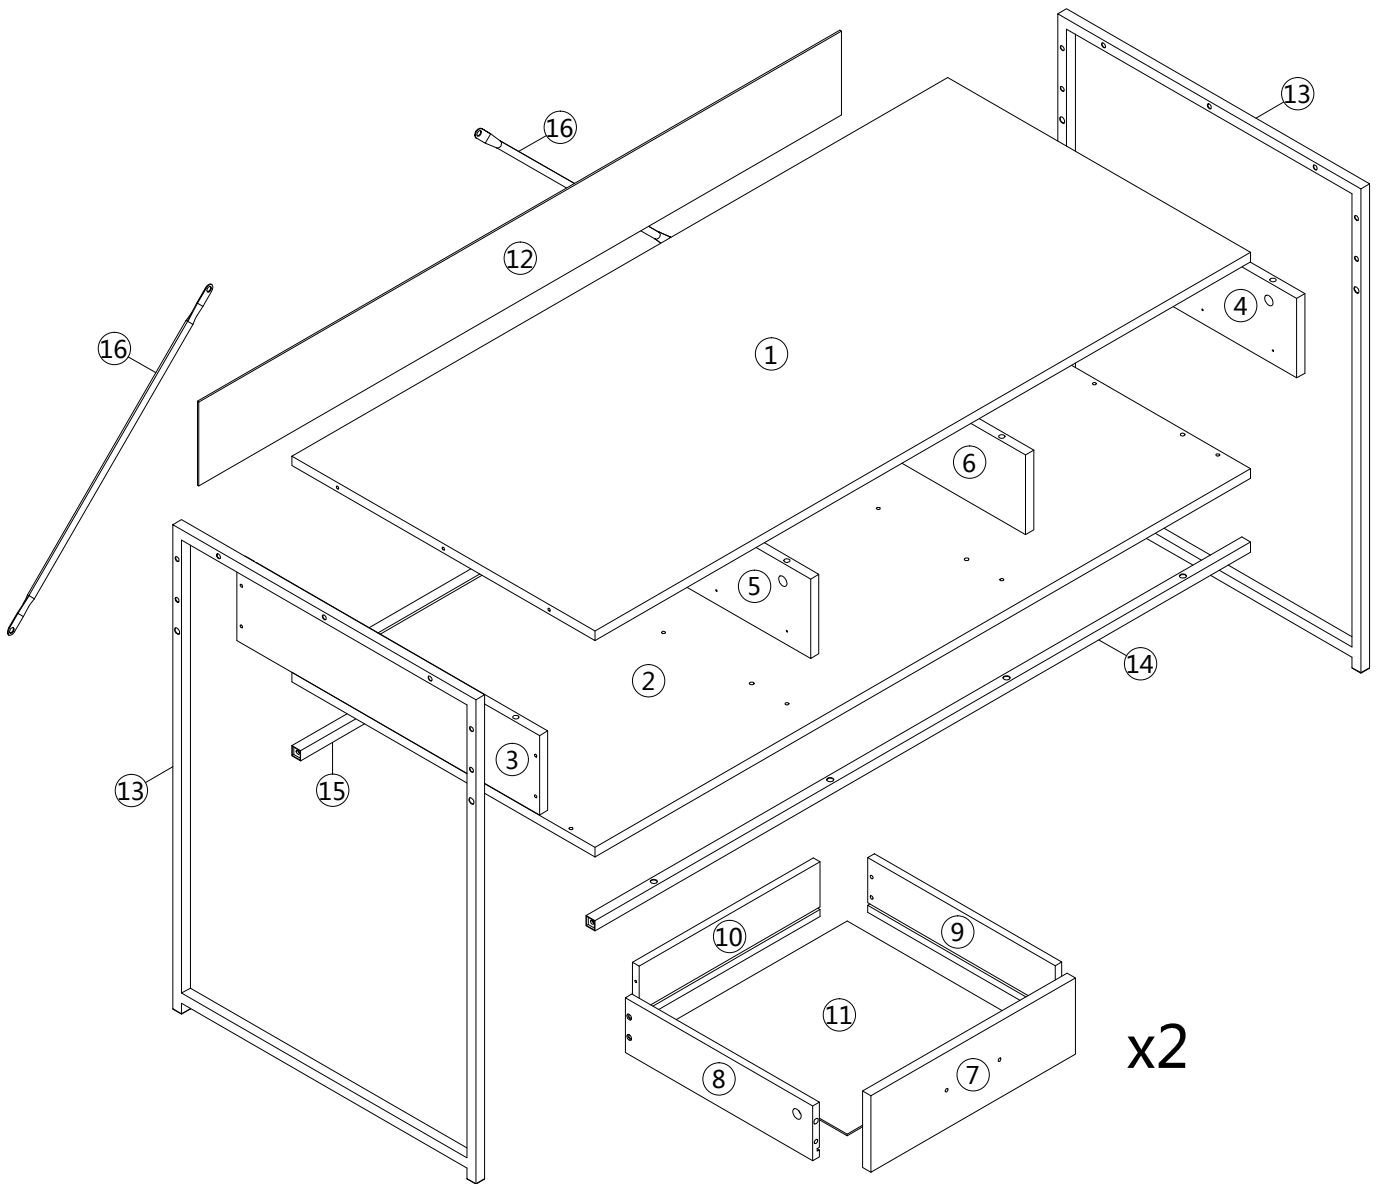

ASSEMBLY INSTRUCTIONS
INSTRUCTIONS D'ASSEMBLAGE

COMPUTER DESK-48"/DISTRESSED WOOD/BLACK METAL
BUREAU-48"/BOIS VIEILLI/METAL NOIR

A 16PCS

 ø15x9mm B 16PCS	 4x40mm C 20PCS	 6x30mm D 20PCS	 3x12mm E 24PCS	 4x18mm F 4PCS	 G 2PCS	 5x30mm H 8PCS
 5x40mm I 6PCS	 J 2PCS	 K 2PCS	 6x25mm L 8PCS	 6x35mm M 4PCS	 N 1PC	 6x12mm O 4PCS