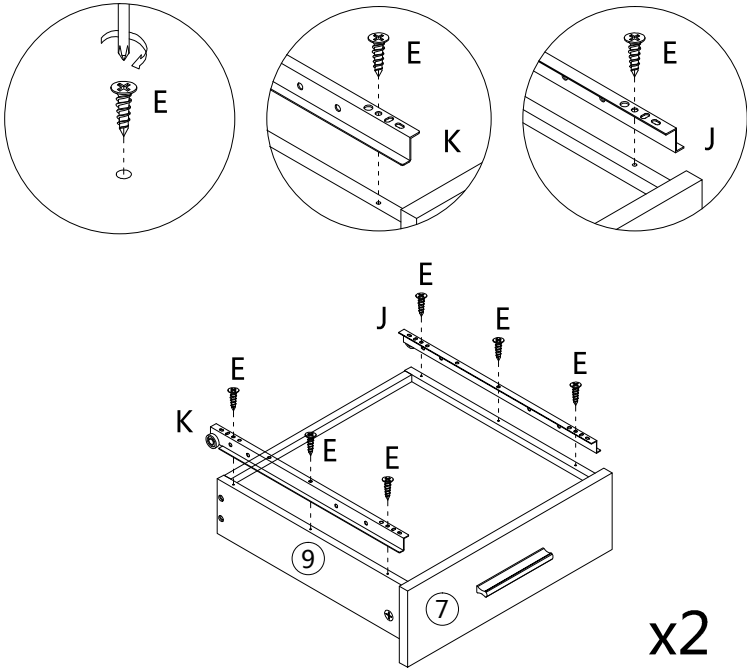

ASSEMBLY INSTRUCTIONS
INSTRUCTIONS D'ASSEMBLAGE

COMPUTER DESK-48"/DISTRESSED WOOD/BLACK METAL
BUREAU-48"/BOIS VIEILLI/METAL NOIR

A 16PCS

 ø15x9mm B 16PCS	 4x40mm C 20PCS	 6x30mm D 20PCS	 3x12mm E 24PCS	 4x18mm F 4PCS	 G 2PCS	 5x30mm H 8PCS
 5x40mm I 6PCS	 J 2PCS	 K 2PCS	 6x25mm L 8PCS	 6x35mm M 4PCS	 N 1PC	 6x12mm O 4PCS

step 1

step 2

step 3

step 4

step 7

step 8

step 9

step 10

step 11

step 12

step 13