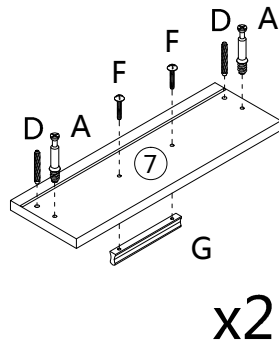

ASSEMBLY INSTRUCTIONS
INSTRUCTIONS D'ASSEMBLAGE

COMPUTER DESK-48"/DISTRESSED WOOD/BLACK METAL
BUREAU-48"/BOIS VIEILLI/METAL NOIR

A 16PCS

 ø15x9mm B 16PCS	 4x40mm C 20PCS	 6x30mm D 20PCS	 3x12mm E 24PCS	 4x18mm F 4PCS	 G 2PCS	 5x30mm H 8PCS
 5x40mm I 6PCS	 J 2PCS	 K 2PCS	 6x25mm L 8PCS	 6x35mm M 4PCS	 N 1PC	 6x12mm O 4PCS

step 1

step 2

step 3

step 4

step 7

step 8

step 9

step 10

step 11

step 12

step 13