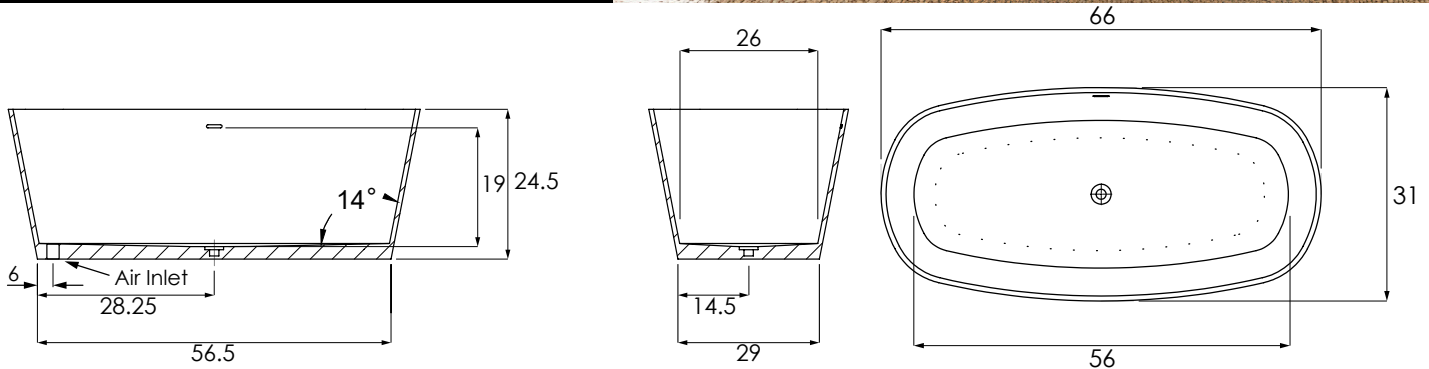

NEWBURY

6631

SIZE
66.31.24

WATER CAPACITY
97 Gallons

WEIGHT
330 Pounds

INSTALLATION
Freestanding

BACK SLOPE
14°

MATERIAL
HydroLuxe SS™