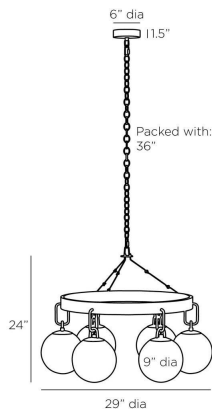

## BAILEY CHANDELIER

DMI08  
H: 27 IN, Dia: 29.00 IN  
Bronze, Frosted Glass

A sextet of frosted glass globes makes an industrial impact when hung from a substantial iron ring plated in bronze. Suspended from the ceiling, this masculine fixture is finished with oversized chain details that add an edge to the minimalist lines. Damp-rated, although limited covered outdoor conditions may affect finish. Finish will vary.

### DIMENSIONS

Canopy	H: 1.5 IN, Dia: 6.00 IN
Chandelier	H: 24 IN, Dia: 29.00 IN
Globe	Dia: 9.00 IN
Minimum Hanging	H: 27 IN
Max Hanging Height	63 in

### SHIPPING

Product Weight	26.6 lbs
Gross Weight 1	34.61 lbs
Shipping Box 1	H: 20.9 IN, L: 33.5 IN, W: 28.7 IN

### REPLACEMENT PARTS

Replacement Part 1	CHN-292
Replacement Part 1 Dim	36"
Replacement Part 2	CANOPY-680
Replacement Part 2 Dim	1" x 5" DIA