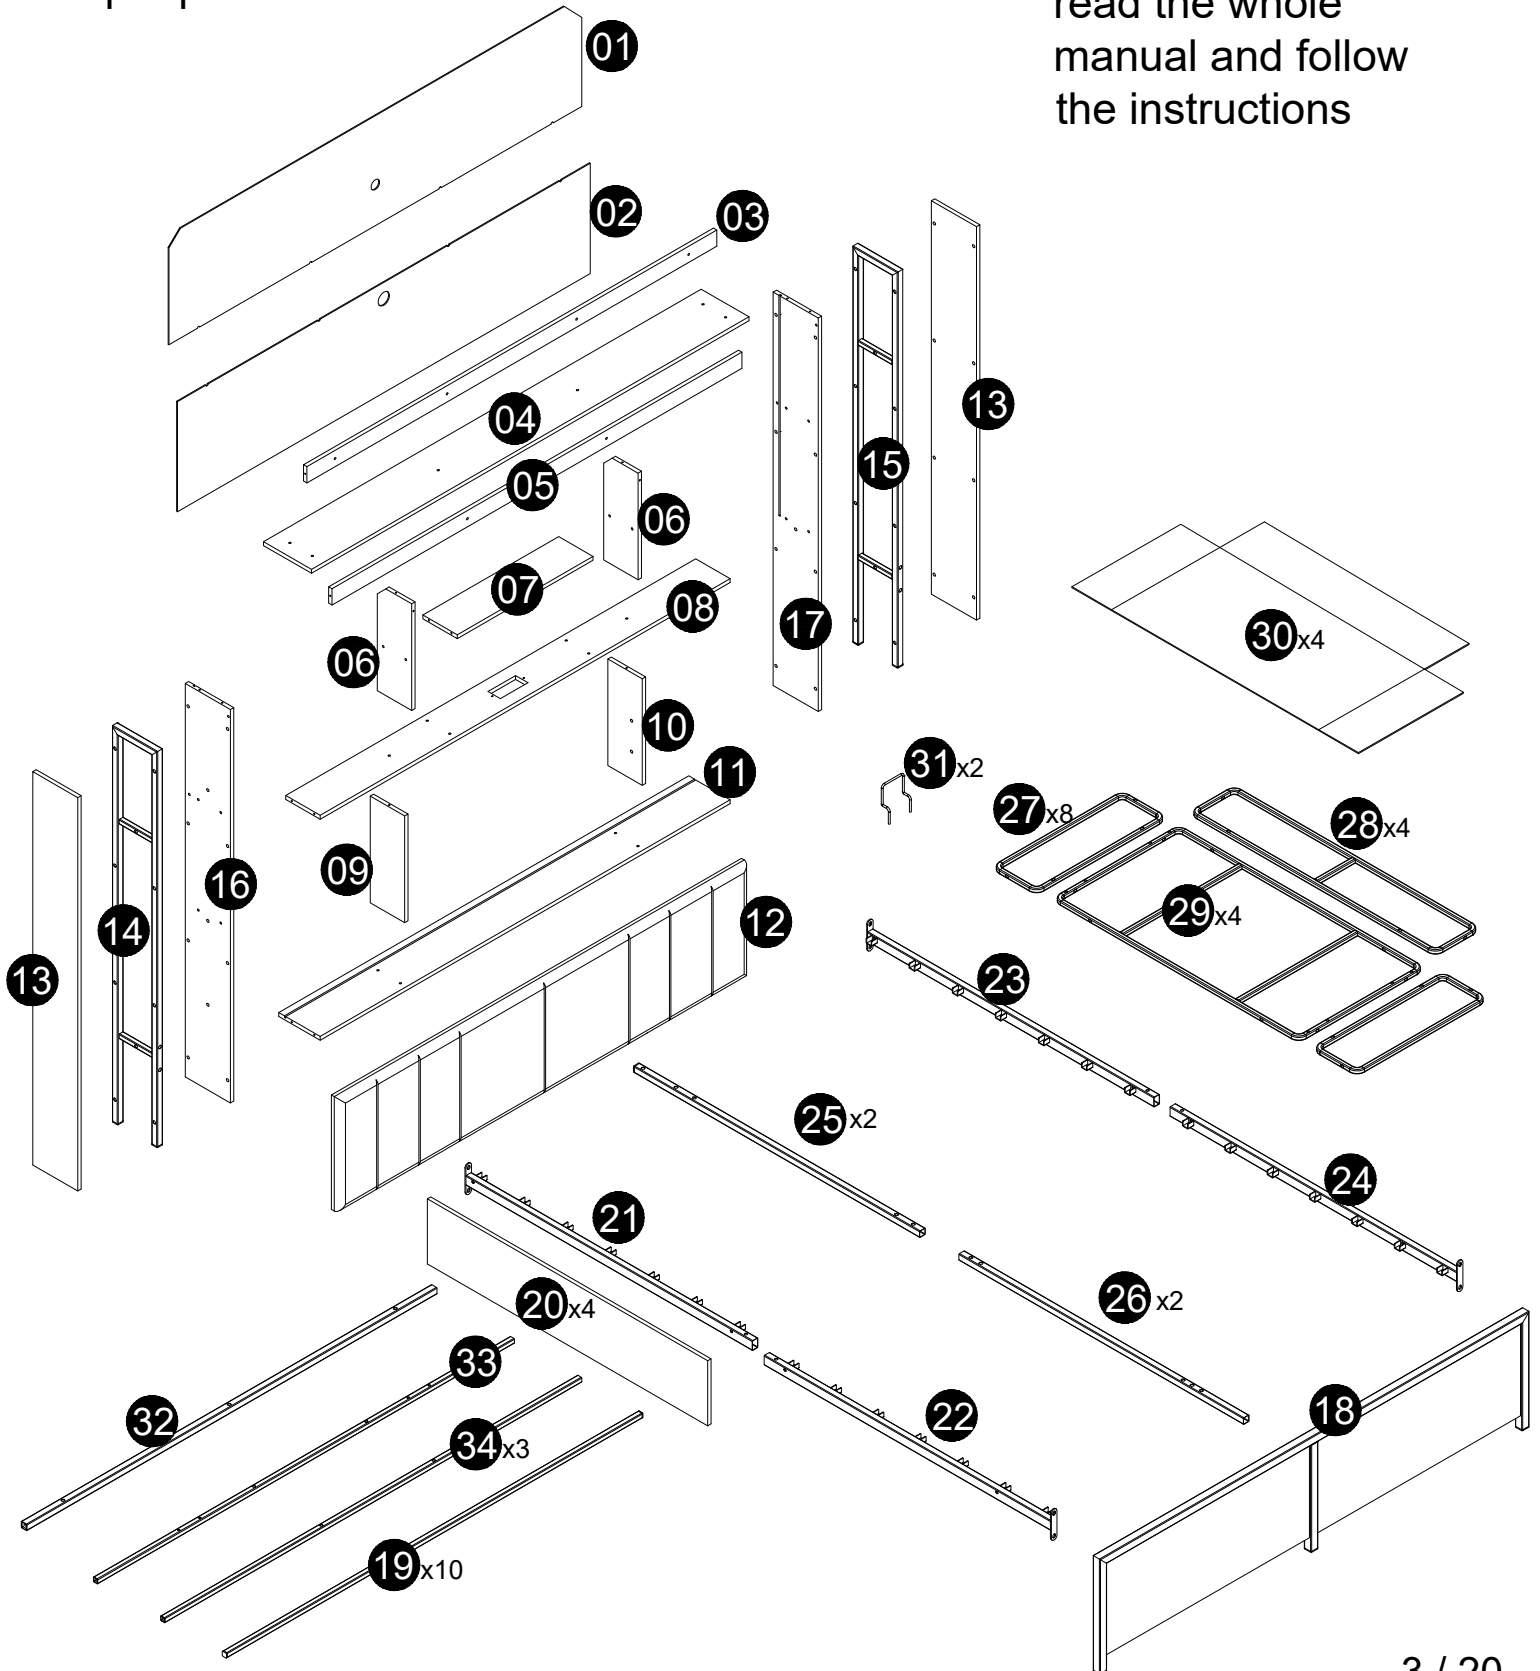

Note:

1. Should be assembled on flat ground to keep balance.
2. Before completing the installation, do not tighten the screws.

It needs at least two people to install.

Before starting the assembly, you must read the whole manual and follow the instructions

HARDWARE LIST

<p>A</p>  <p>8*20mm 4PCS</p>	<p>B</p>  <p>8*35mm 4PCS</p>	<p>C</p>  <p>6*10mm 8PCS</p>	<p>D</p>  <p>6*25mm 4PCS</p>	<p>E</p>  <p>6*30mm 29PCS</p>
<p>F</p>  <p>4*20mm 8PCS</p>	<p>G</p>  <p>6*15mm 4PCS</p>	<p>H</p>  <p>6*40mm 24PCS</p>	<p>I</p>  <p>4*10mm 2PCS</p>	<p>J</p>  <p>5*40mm 38PCS</p>
<p>K</p>  <p>4*18mm 16PCS</p>	<p>L</p>  <p>4*28mm 64PCS</p>	<p>M</p>  <p>1PC</p>	<p>N</p>  <p>4PCS</p>	<p>O</p>  <p>2PCS</p>
<p>P</p>  <p>25cm 2PCS</p>	<p>Q</p>  <p>24.5cm 6PCS</p>	<p>R</p>  <p>1.0 16PCS</p>	<p>S</p>  <p>m8 4PCS</p>	<p>T</p>  <p>m6 12PCS</p>
<p>U</p>  <p>m4 64PCS</p>	<p>V</p>  <p>1PC</p>	<p>W</p>  <p>1PC</p>	<p>X</p>  <p>1PC</p>	<p>Y</p>  <p>1PC</p>
<p>Z</p>  <p>m8&m6 1PC</p>	<p>a</p>  <p>m4 1PC</p>	<p>b</p>  <p>m8 1PC</p>	<p>c</p>  <p>m6 1PC</p>	<p>d</p>  <p>m4 1PC</p>
<p>e</p>  <p>1PC</p>				

J	 5*40mm	6pcs
W		1pc
d	 M4	1pc

10

D	 6*25mm	4pcs
c	 M6	1pc

11

P		25cm	2pcs
O			2pcs

12

E		6*30mm	4pcs
G		6*15mm	4pcs
c		M6	1pc
d		M4	1pc

13

x4

27

L		4*28mm	32pcs
U		M4	32pcs
R		1.0	16pcs
e			1pc
a		M4	1pc

x4

28

K		4*18mm	16pcs
e			1pc

x4

31