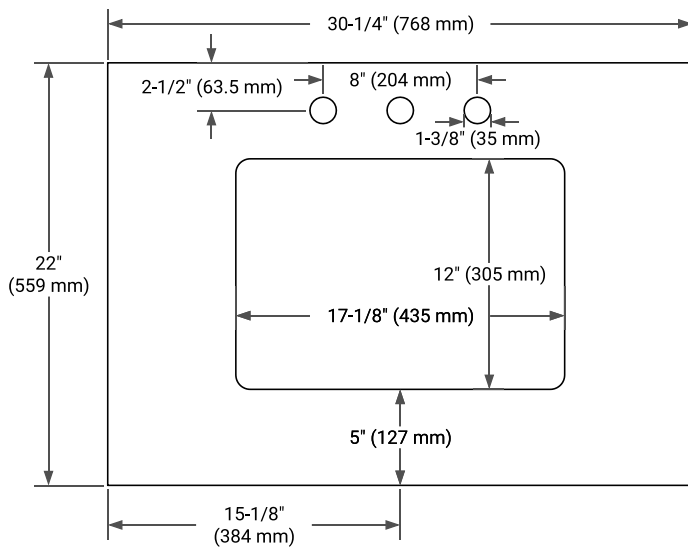

30" SINGLE SINK BASE CABINET

BASE CABINET DIMENSIONS

30" W x 21.5" D x 34.5" H

FEATURES

- Solid wood frame & plywood panels
- Dovetail drawers and joints
- Soft closing doors & drawers

HARDWARE FINISHES*

Brushed Nickel Satin Brass Matte Black Polished Chrome

30" SINGLE RECTANGLE SINK COUNTERTOP WITH 1.5 IN. THICKNESS

OVERALL DIMENSIONS

30.25" W x 22" D x 1.5" H

COUNTERTOP OPTIONS

Carrara White Quartz

FEATURES

- Solid countertop with mitered edges & seams
- Undermount white rectangular sink
- Pre-drilled for 8" widespread faucet

INCLUDED

- Countertop
- Matching Backsplash
- Rectangle Sink

COUNTERTOP PLAN VIEW

EDGE SIDE VIEW

THREE DIMENSIONAL COUNTERTOP VIEW