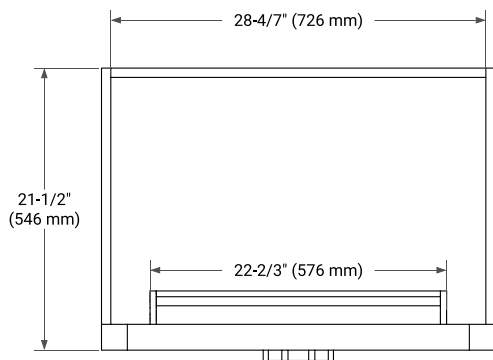

30" SINGLE SINK BASE CABINET

BASE CABINET DIMENSIONS

30" W x 21.5" D x 34.5" H

FEATURES

- Solid wood frame & plywood panels
- Dovetail drawers and joints
- Soft closing doors & drawers

HARDWARE FINISHES*

Brushed Nickel Satin Brass Matte Black Polished Chrome

30" SINGLE RECTANGLE SINK COUNTERTOP WITH 1.5 IN. THICKNESS

OVERALL DIMENSIONS

30.25" W x 22" D x 1.5" H

COUNTERTOP OPTIONS

Carrara White Quartz

FEATURES

- Solid countertop with mitered edges & seams
- Undermount white rectangular sink
- Pre-drilled for 8" widespread faucet

INCLUDED

- Countertop
- Matching Backsplash
- Rectangle Sink

COUNTERTOP PLAN VIEW

EDGE SIDE VIEW

THREE DIMENSIONAL COUNTERTOP VIEW