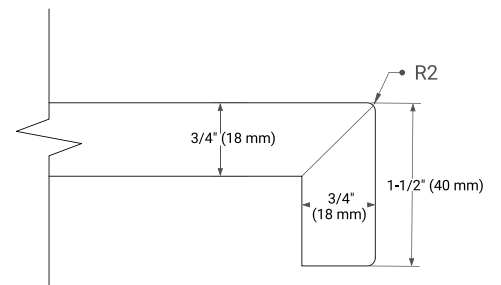

30" SINGLE SINK BASE CABINET

BASE CABINET DIMENSIONS

30" W x 21.5" D x 34.5" H

FEATURES

- Solid wood frame & plywood panels
- Dovetail drawers and joints
- Soft closing doors & drawers

HARDWARE FINISHES*

Brushed Nickel Satin Brass Matte Black Polished Chrome

30" SINGLE RECTANGLE SINK COUNTERTOP WITH 1.5 IN. THICKNESS

OVERALL DIMENSIONS

30.25" W x 22" D x 1.5" H

COUNTERTOP OPTIONS

Carrara White Quartz

FEATURES

- Solid countertop with mitered edges & seams
- Undermount white rectangular sink
- Pre-drilled for 8" widespread faucet

INCLUDED

- Countertop
- Matching Backsplash
- Rectangle Sink

COUNTERTOP PLAN VIEW

EDGE SIDE VIEW

THREE DIMENSIONAL COUNTERTOP VIEW