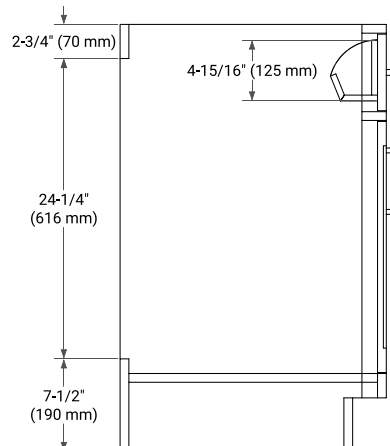

30" SINGLE SINK BASE CABINET

BASE CABINET DIMENSIONS

30" W x 21.5" D x 34.5" H

FEATURES

- Solid wood frame & plywood panels
- Dovetail drawers and joints
- Soft closing doors & drawers

HARDWARE FINISHES*

Brushed Nickel Satin Brass Matte Black Polished Chrome

30" SINGLE RECTANGLE SINK COUNTERTOP WITH 1.5 IN. THICKNESS

OVERALL DIMENSIONS

30.25" W x 22" D x 1.5" H

COUNTERTOP OPTIONS

Carrara White Quartz

FEATURES

- Solid countertop with mitered edges & seams
- Undermount white rectangular sink
- Pre-drilled for 8" widespread faucet

INCLUDED

- Countertop
- Matching Backsplash
- Rectangle Sink

COUNTERTOP PLAN VIEW

EDGE SIDE VIEW

THREE DIMENSIONAL COUNTERTOP VIEW