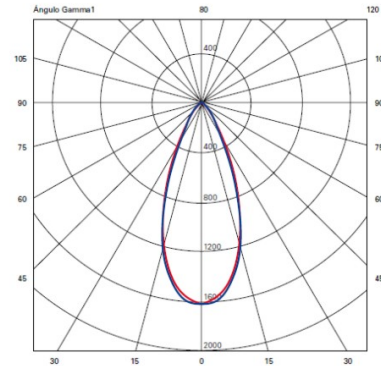

Certified by Standards
us CSA certified, listed to UL & CSA

Exact Measurements: Metric

Model:	D9-3202
New:	Yes
Installation:	Surface - Wall
Light Color:	Warm White
Color Temperature:	3000K
Delivered Lumen:	2 x 431.54lm
CRI:	80.0
Fixture Finish:	Matte White
Lamp Type:	LED
Number of LEDs:	2.0
Max Wattage Per Lamp:	4.5W
Total Wattage:	9W
Input Voltage:	120Vac
Constant Current:	350mA
IP Rating:	IP20
Diameter:	6cm / 2 3/8"
Width:	8cm / 3 1/8"
Length:	13.8cm / 5 7/16"
Height:	11.6cm / 4 9/16"
Power Supply:	Integral, non-dimming, LED driver (12W/350mA, 120V)
Dimming:	Dimmable option available with remote driver upon request