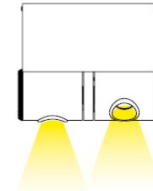

Additional Details

Each lamp tilts 240°