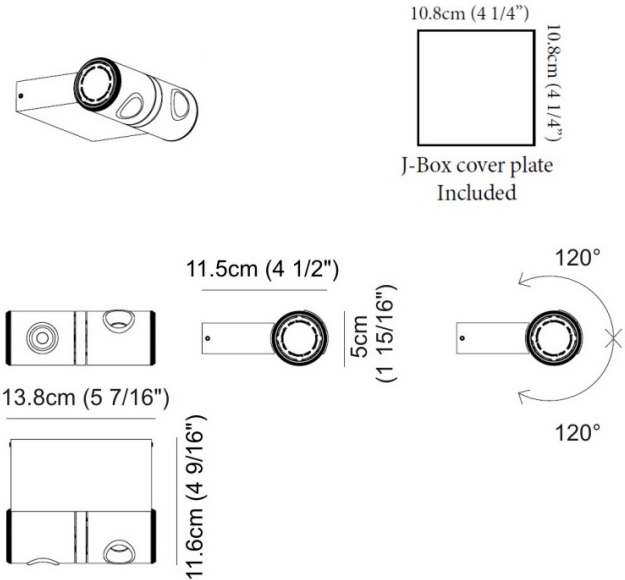

Date: _____ Project: _____

Fixture Type: _____ Specifier/Rep: _____