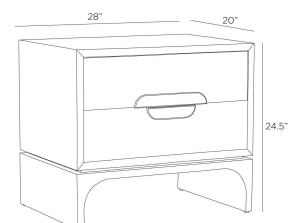

KIANNA SIDE TABLE

FIS05
Oyster
H: 24.5 IN
W: 28 IN
D: 20 IN

We adapted our classic Kianna credenza in a smaller size to perfectly pair with a bed or sofa. A white lacquer face is set within a veneered oak wood frame in an oyster finish, delivering style and function through architectural elements. Inspired by modernist sculpture, the curved door pulls are crafted in heritage brass, while the exaggerated base features a racing stripe reveal visible from every angle. Soft-close doors.