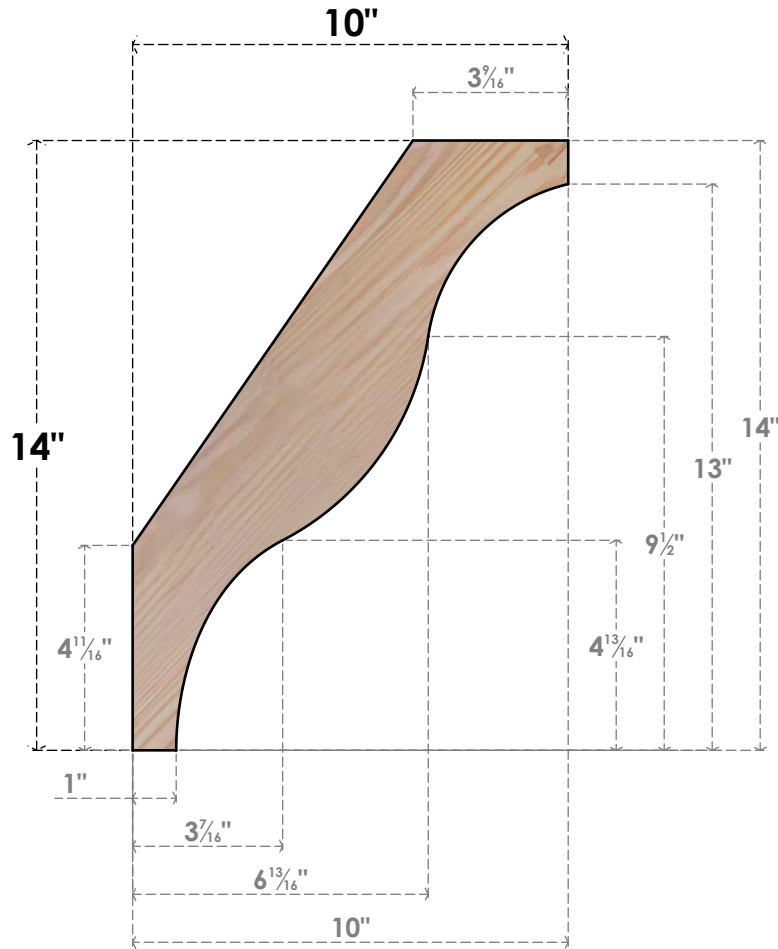

BRC06X10X14FST00SDF

5 1/2"W X 10"D X 14"H FUNSTON SMOOTH BRACE, DOUGLAS FIR

SIDE

FRONT

EKENA MILLWORK
2300 WEST MAIN ST.
CLARKSVILLE, TX 75426
TOLL FREE: 866-607-0453
WWW.EKENAMILLWORK.COM

NOTES

1. INSTALLATION TO BE COMPLETED IN ACCORDANCE WITH MANUFACTURER'S SPECIFICATIONS.
2. DRAWING MAY NOT BE TO SCALE
3. THIS DRAWING IS INTENDED FOR DESIGN AND PLANNING PURPOSES ONLY.
4. ALL INFORMATION CONTAINED HEREIN WAS CURRENT AT THE TIME OF DEVELOPMENT BUT MUST BE REVIEWED AND APPROVED BY THE PRODUCT MANUFACTURER TO BE CONSIDERED ACCURATE.
5. PRODUCTS ARE NOT KILN DRIED. THIS ITEM IS UNIQUE AND WILL CONTAIN THE NATURAL VARIATIONS THAT THE WOOD SPECIES OFFERS. THIS MAY RESULT IN VARIATIONS UP TO 1/4"