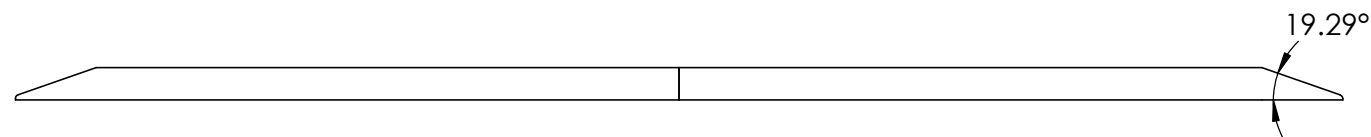

DETAIL B
SCALE 1 : 5

DETAIL A
SCALE 1 : 1

PROPRIETARY:
THE INFORMATION CONTAINED IN THIS DRAWING IS THE SOLE PROPERTY OF **SAFEPATH PRODUCTS**. ANY REPRODUCTION IN PART OR AS A WHOLE WITHOUT THE WRITTEN PERMISSION OF SAFEPATH PRODUCTS IS PROHIBITED.

CONTACTS:
SafePath Products:
1 800 497 2003
Support:
info@safepathproducts.com
Sales:
quote@safepathproducts.com

RAMP MODEL:	MRAEZ 2130
RAMP HEIGHT:	2 INCH
LAST UPDATE:	11/10/20

UNLESS OTHERWISE SPECIFIED:
DIMENSIONS ARE IN **INCHES**