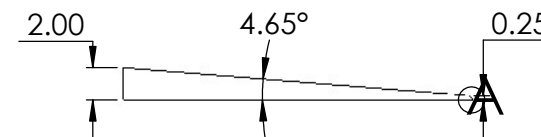

DETAIL B
SCALE 1 : 5

DETAIL A
SCALE 1 : 1

PROPRIETARY:
THE INFORMATION CONTAINED IN THIS DRAWING IS THE SOLE PROPERTY OF **SAFEPATH PRODUCTS**. ANY REPRODUCTION IN PART OR AS A WHOLE WITHOUT THE WRITTEN PERMISSION OF SAFEPATH PRODUCTS IS PROHIBITED.

CONTACTS:
SafePath Products:
1 800 497 2003
Support:
info@safepathproducts.com
Sales:
quote@safepathproducts.com

RAMP MODEL:	MRAEZ 2130
RAMP HEIGHT:	2 INCH
LAST UPDATE:	11/10/20

UNLESS OTHERWISE SPECIFIED:
DIMENSIONS ARE IN **INCHES**