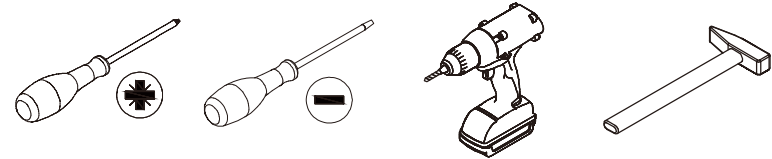

PARTS LIST

PARTS LIST			
  Qty: 1PC	 Qty: 1PC	 Qty: 1PC	 Qty: 1PC
  Qty: 1PC	 Qty: 1PC	 Qty: 1PC	 Qty: 1PC
  Qty: 1PC	 Qty: 1PC	 Qty: 1PC	

PARTS LIST

HARDWARE LIST				
  6x35mm A 24PCS	 15x10mm B 24PCS	 6x30mm C 14PCS	 3.5x12mm D 24PCS	 E 4PCS
  F 2PCS	 4x35mm G 4PCS	 H 1PC	 4x18mm I 4PCS	 J 2PCS

CAUTION: Please confirm the parts list before installation

YOU MAY NEED (NOT SUPPLIED)