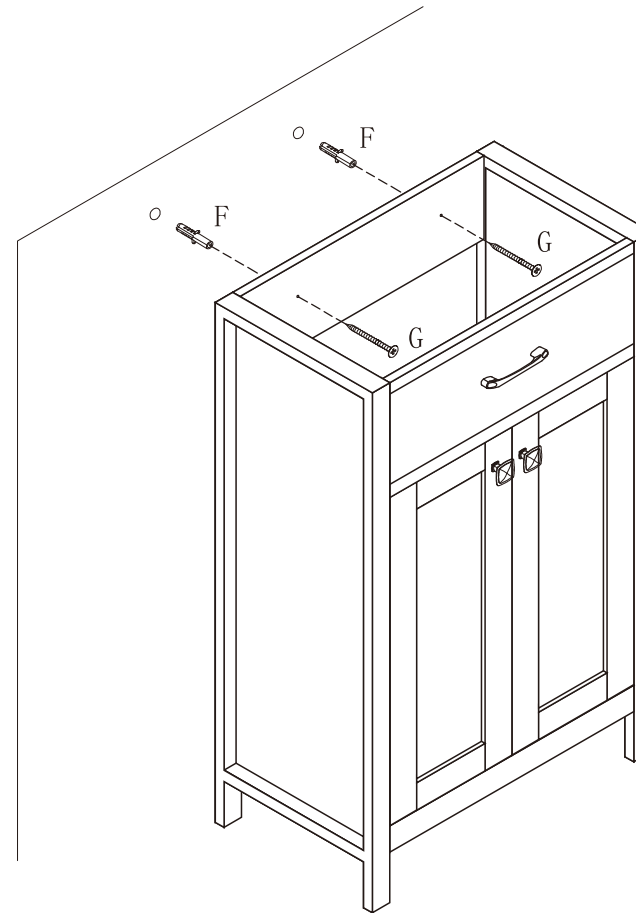

STEP9

HARDWARE LIST	
F	2PCS
G	2PCS