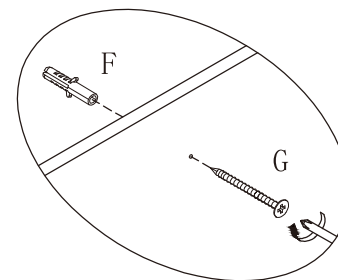

STEP9

HARDWARE LIST	
F	2PCS
G	2PCS