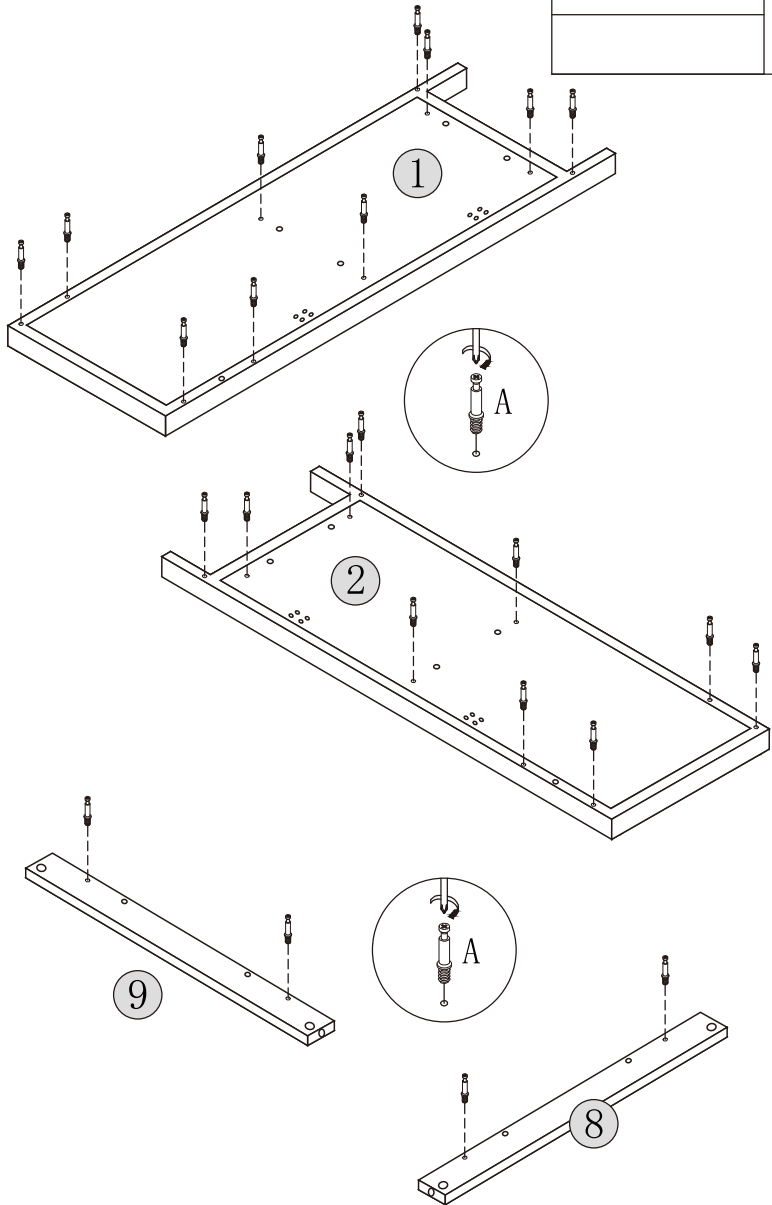

ASSEMBLY DIAGRAM

THKFBV 097
Bathroom Vanity

PARTS LIST

PARTS LIST			
 Qty: 1PC	 Qty: 1PC	 Qty: 1PC	 Qty: 1PC
 Qty: 1PC	 Qty: 1PC	 Qty: 1PC	 Qty: 1PC
 Qty: 1PC	 Qty: 1PC	 Qty: 1PC	

PARTS LIST

HARDWARE LIST				
 6x35mm A 24PCS	 15x10mm B 24PCS	 6x30mm C 14PCS	 3.5x12mm D 24PCS	 E 4PCS
 F 2PCS	 4x35mm G 4PCS	 H 1PC	 4x18mm I 4PCS	 J 2PCS

CAUTION: Please confirm the parts list before installation

YOU MAY NEED (NOT SUPPLIED)

INSTALLATIONS

STEP1

HARDWARE LIST

A  24PCS

STEP2

HARDWARE LIST

B  4PCS

C  4PCS

STEP3

HARDWARE LIST

G  2PCS

4x35mm

STEP4

HARDWARE LIST	
B  10PCS	 
C  5PCS	