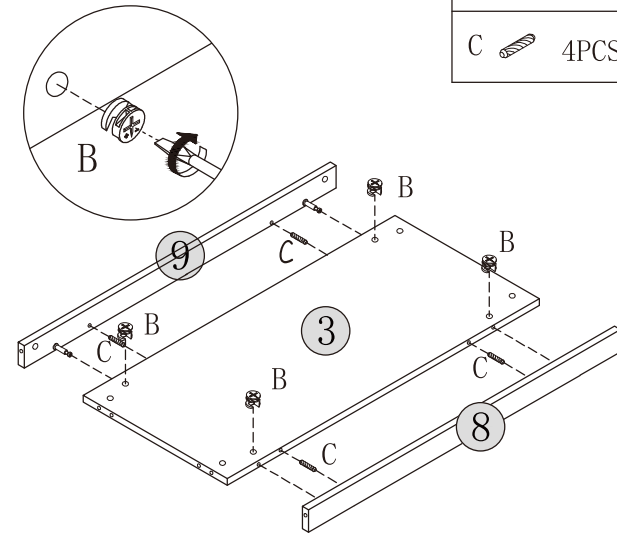

ASSEMBLY DIAGRAM

THKFBV 097
Bathroom Vanity

PARTS LIST

PARTS LIST			
 Qty: 1PC	 Qty: 1PC	 Qty: 1PC	 Qty: 1PC
 Qty: 1PC	 Qty: 1PC	 Qty: 1PC	 Qty: 1PC
 Qty: 1PC	 Qty: 1PC	 Qty: 1PC	

PARTS LIST

HARDWARE LIST				
 6x35mm A 24PCS	 15x10mm B 24PCS	 6x30mm C 14PCS	 3.5x12mm D 24PCS	 E 4PCS
 F 2PCS	 4x35mm G 4PCS	 H 1PC	 4x18mm I 4PCS	 J 2PCS

CAUTION: Please confirm the parts list before installation

YOU MAY NEED (NOT SUPPLIED)

INSTALLATIONS

STEP1

HARDWARE LIST

A  24PCS

STEP2

HARDWARE LIST

B  4PCS

C  4PCS

STEP3

HARDWARE LIST

G  2PCS

4x35mm

STEP4

HARDWARE LIST	
B  10PCS	 
C  5PCS	