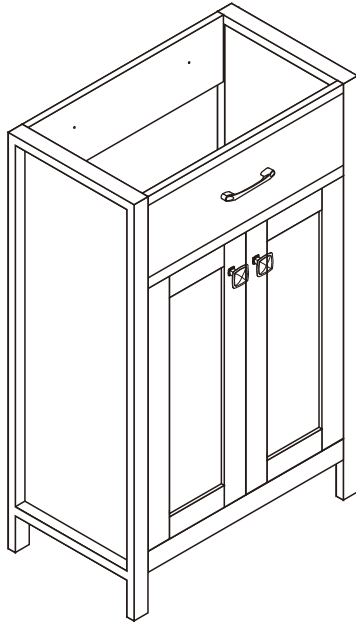

Thank you very much for purchasing from us.

We have always been trying to provide the best service and reliable products for every customer.

However, accident may happen sometimes, please contact us to resolve any issue before leaving a negative feedback.

Many thanks and welcome to our shop again!

Contact number: (323)393-8260

E-mail: service@eclifeusa.com