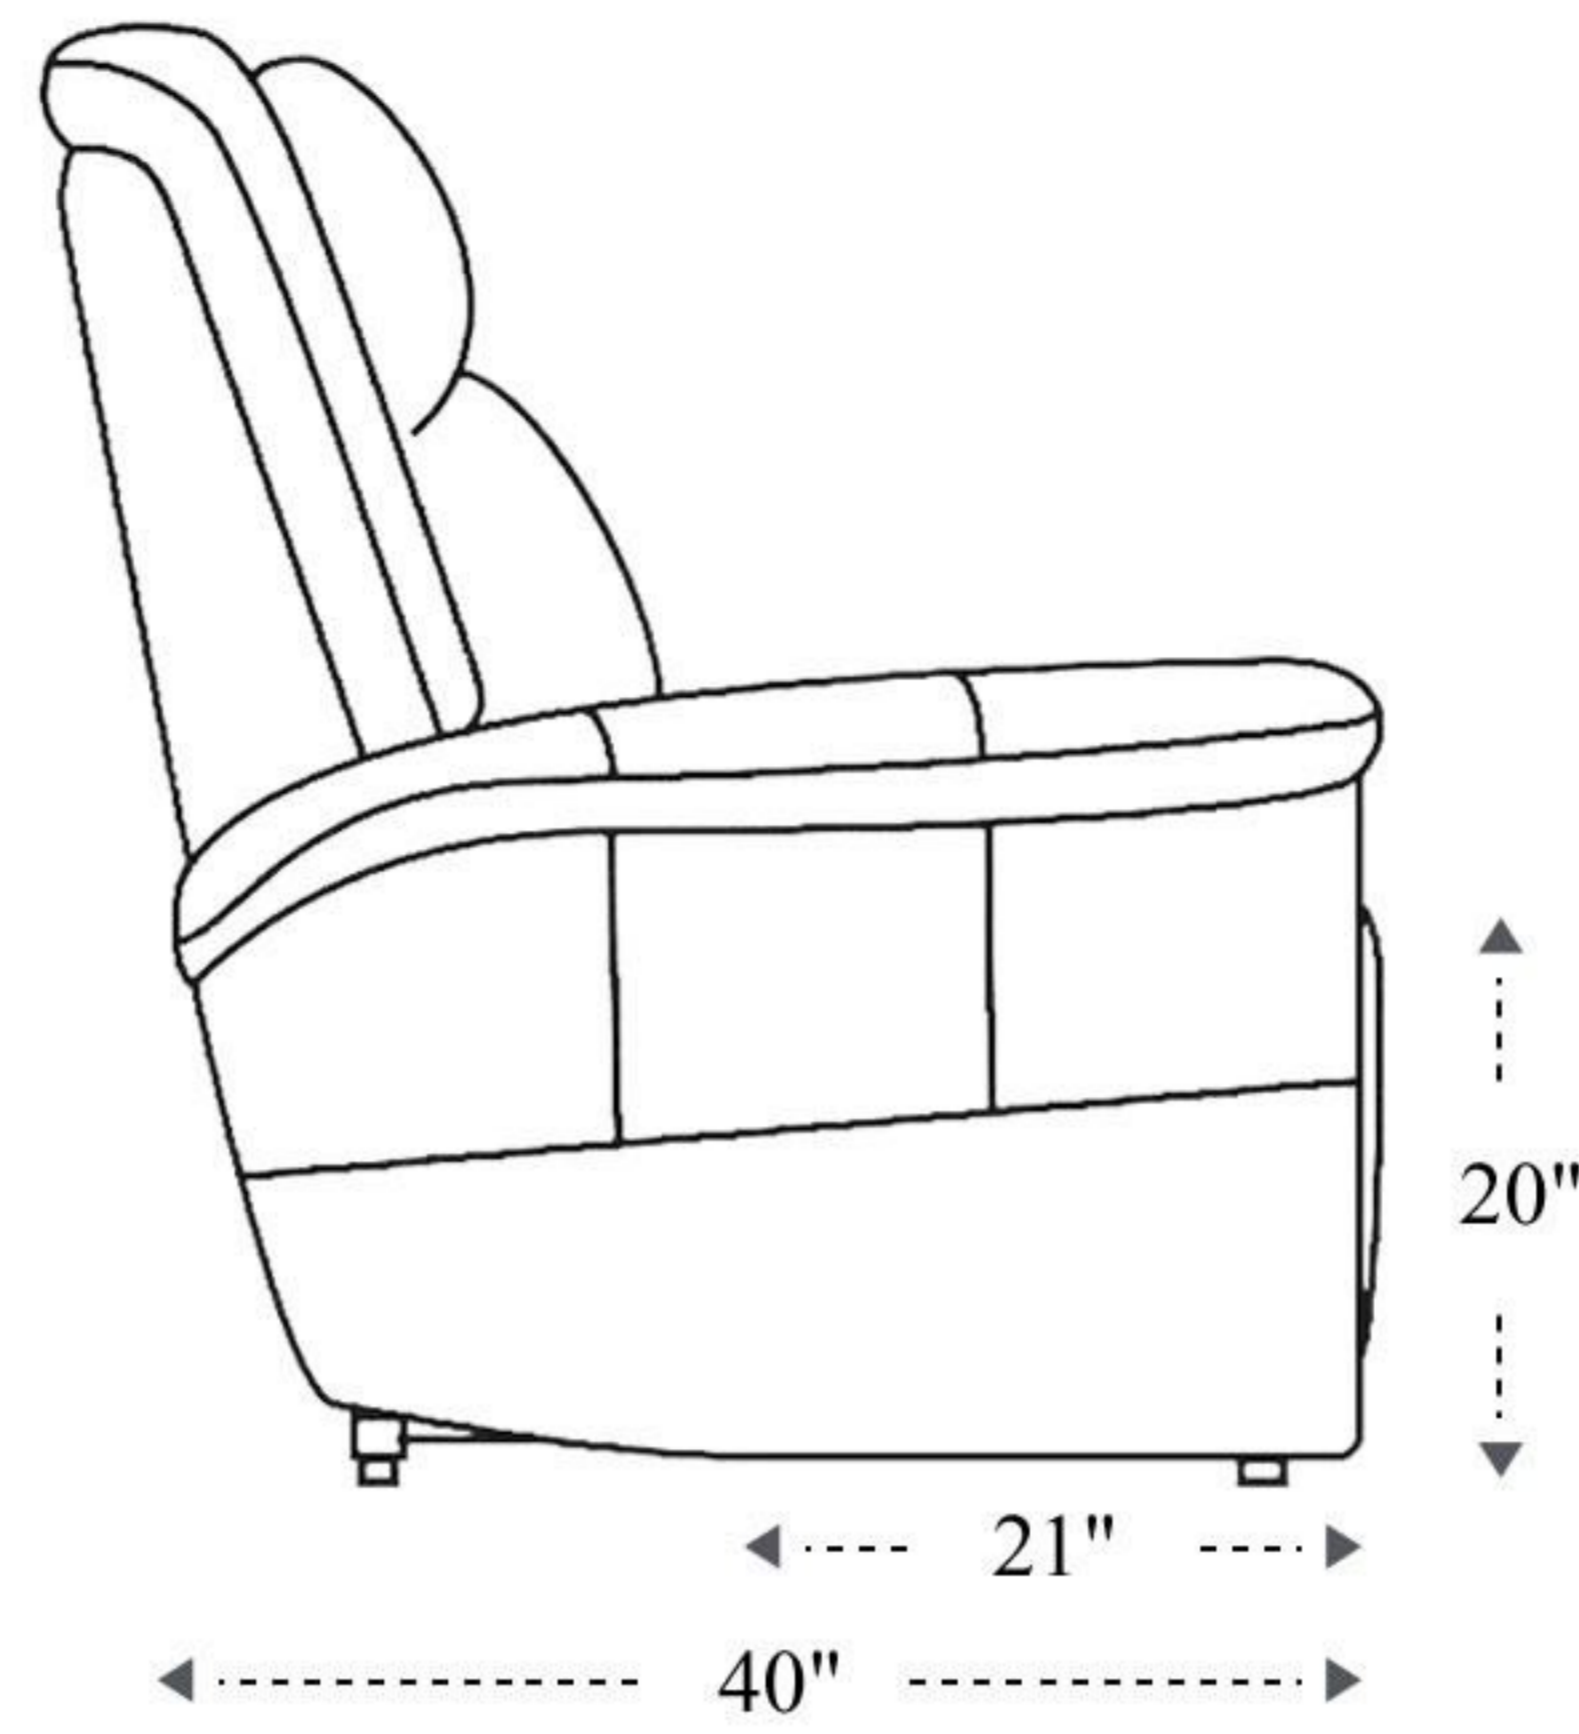

Power Reclining Sofa

Overall Dimensions	83" x 40" x 42"
Overall Width	83"
Overall Depth	40"
Overall Height	42"
Overall Weight	254.1 lbs.
Fully Reclined	66.5"
Distance from Wall	4.5"
Back of Seat to end of Chaise	39"
Leg Height (Distance from Foot Rest to Floor in Full Recline)	21"
Head Height (Distance from Headrest to Floor in Full Recline)	33"

Seat Width	22"
Seat Depth	21"
Seat Height	20"
Arm Width	9"
Arm Depth	23"
Arm Height	26"
Back Width	24"
Back Height	29"
Headrest Extended from Back	6.5"

Power Reclining Loveseat

Overall Dimensions	61" x 40" x 42"
Overall Width	61"
Overall Depth	40"
Overall Height	42"
Overall Weight	206.8 lbs.
Fully Reclined	66.5"
Distance from Wall	4.5"
Back of Seat to end of Chaise	39"
Leg Height <small>(Distance from Foot Rest to Floor in Full Recline)</small>	21"
Head Height <small>(Distance from Headrest to Floor in Full Recline)</small>	33"

Seat Width	22"
Seat Depth	21"
Seat Height	20"
Arm Width	9"
Arm Depth	23"
Arm Height	26"
Back Width	24"
Back Height	29"
Headrest Extended from Back	6.5"