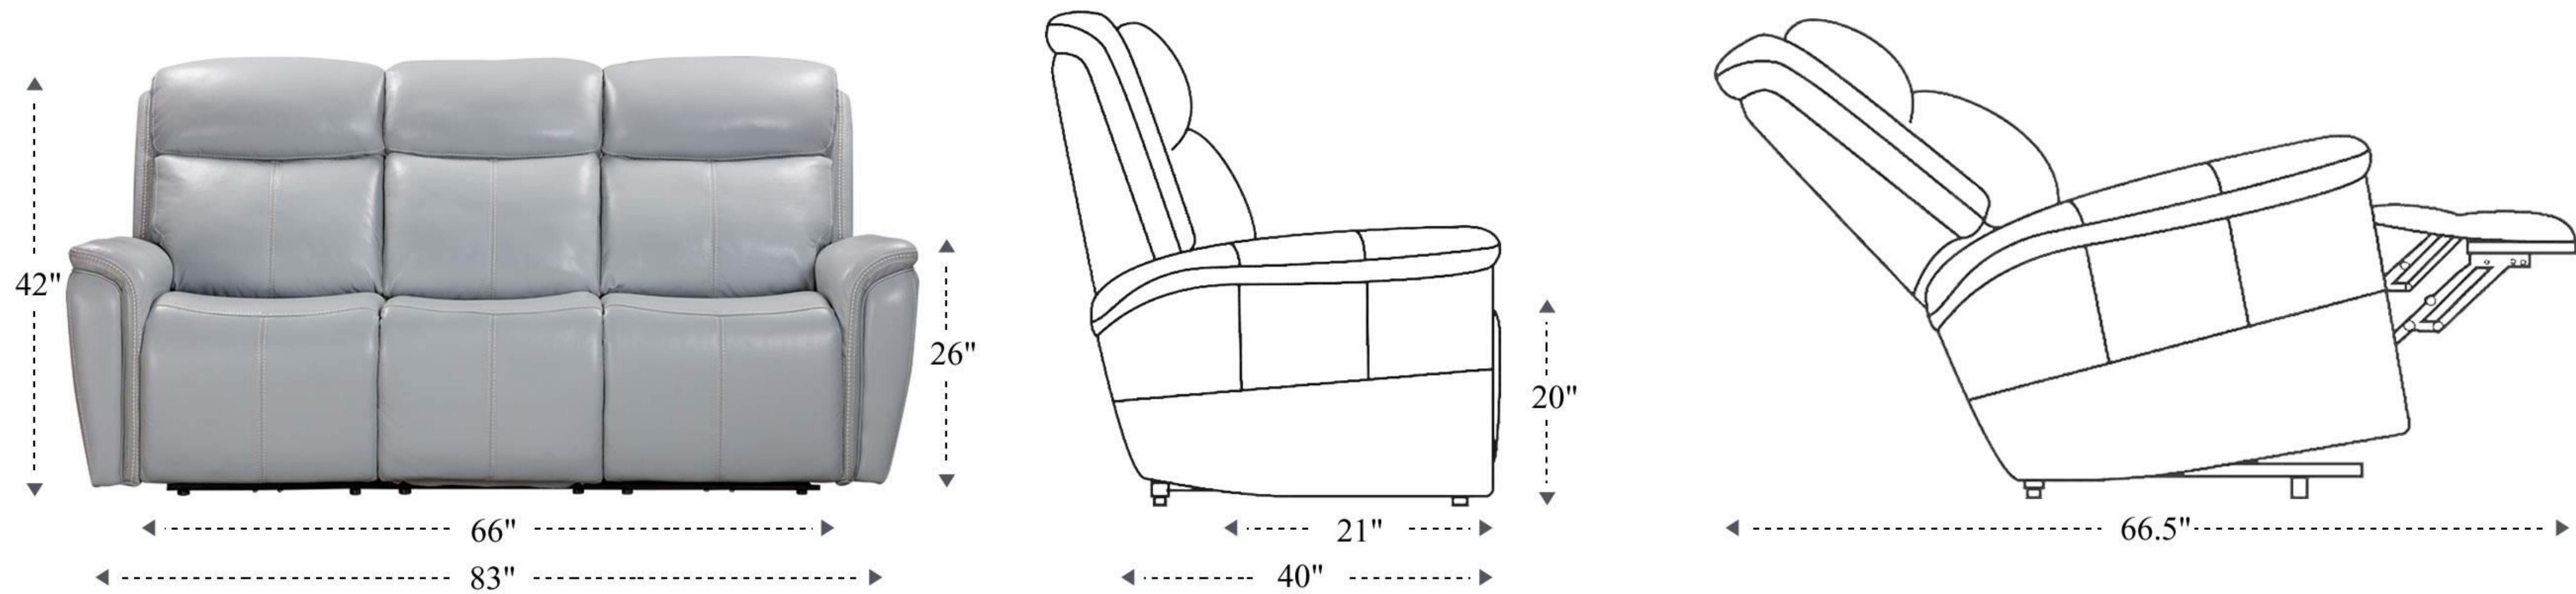

Power Reclining Sofa

Overall Dimensions	83" x 40" x 42"
Overall Width	83"
Overall Depth	40"
Overall Height	42"
Overall Weight	254.1 lbs.
Fully Reclined	66.5"
Distance from Wall	4.5"
Back of Seat to end of Chaise	39"
Leg Height (Distance from Foot Rest to Floor in Full Recline)	21"
Head Height (Distance from Headrest to Floor in Full Recline)	33"

Seat Width	22"
Seat Depth	21"
Seat Height	20"
Arm Width	9"
Arm Depth	23"
Arm Height	26"
Back Width	24"
Back Height	29"
Headrest Extended from Back	6.5"

Power Reclining Loveseat

Overall Dimensions	61" x 40" x 42"
Overall Width	61"
Overall Depth	40"
Overall Height	42"
Overall Weight	206.8 lbs.
Fully Reclined	66.5"
Distance from Wall	4.5"
Back of Seat to end of Chaise	39"
Leg Height <small>(Distance from Foot Rest to Floor in Full Recline)</small>	21"
Head Height <small>(Distance from Headrest to Floor in Full Recline)</small>	33"

Seat Width	22"
Seat Depth	21"
Seat Height	20"
Arm Width	9"
Arm Depth	23"
Arm Height	26"
Back Width	24"
Back Height	29"
Headrest Extended from Back	6.5"