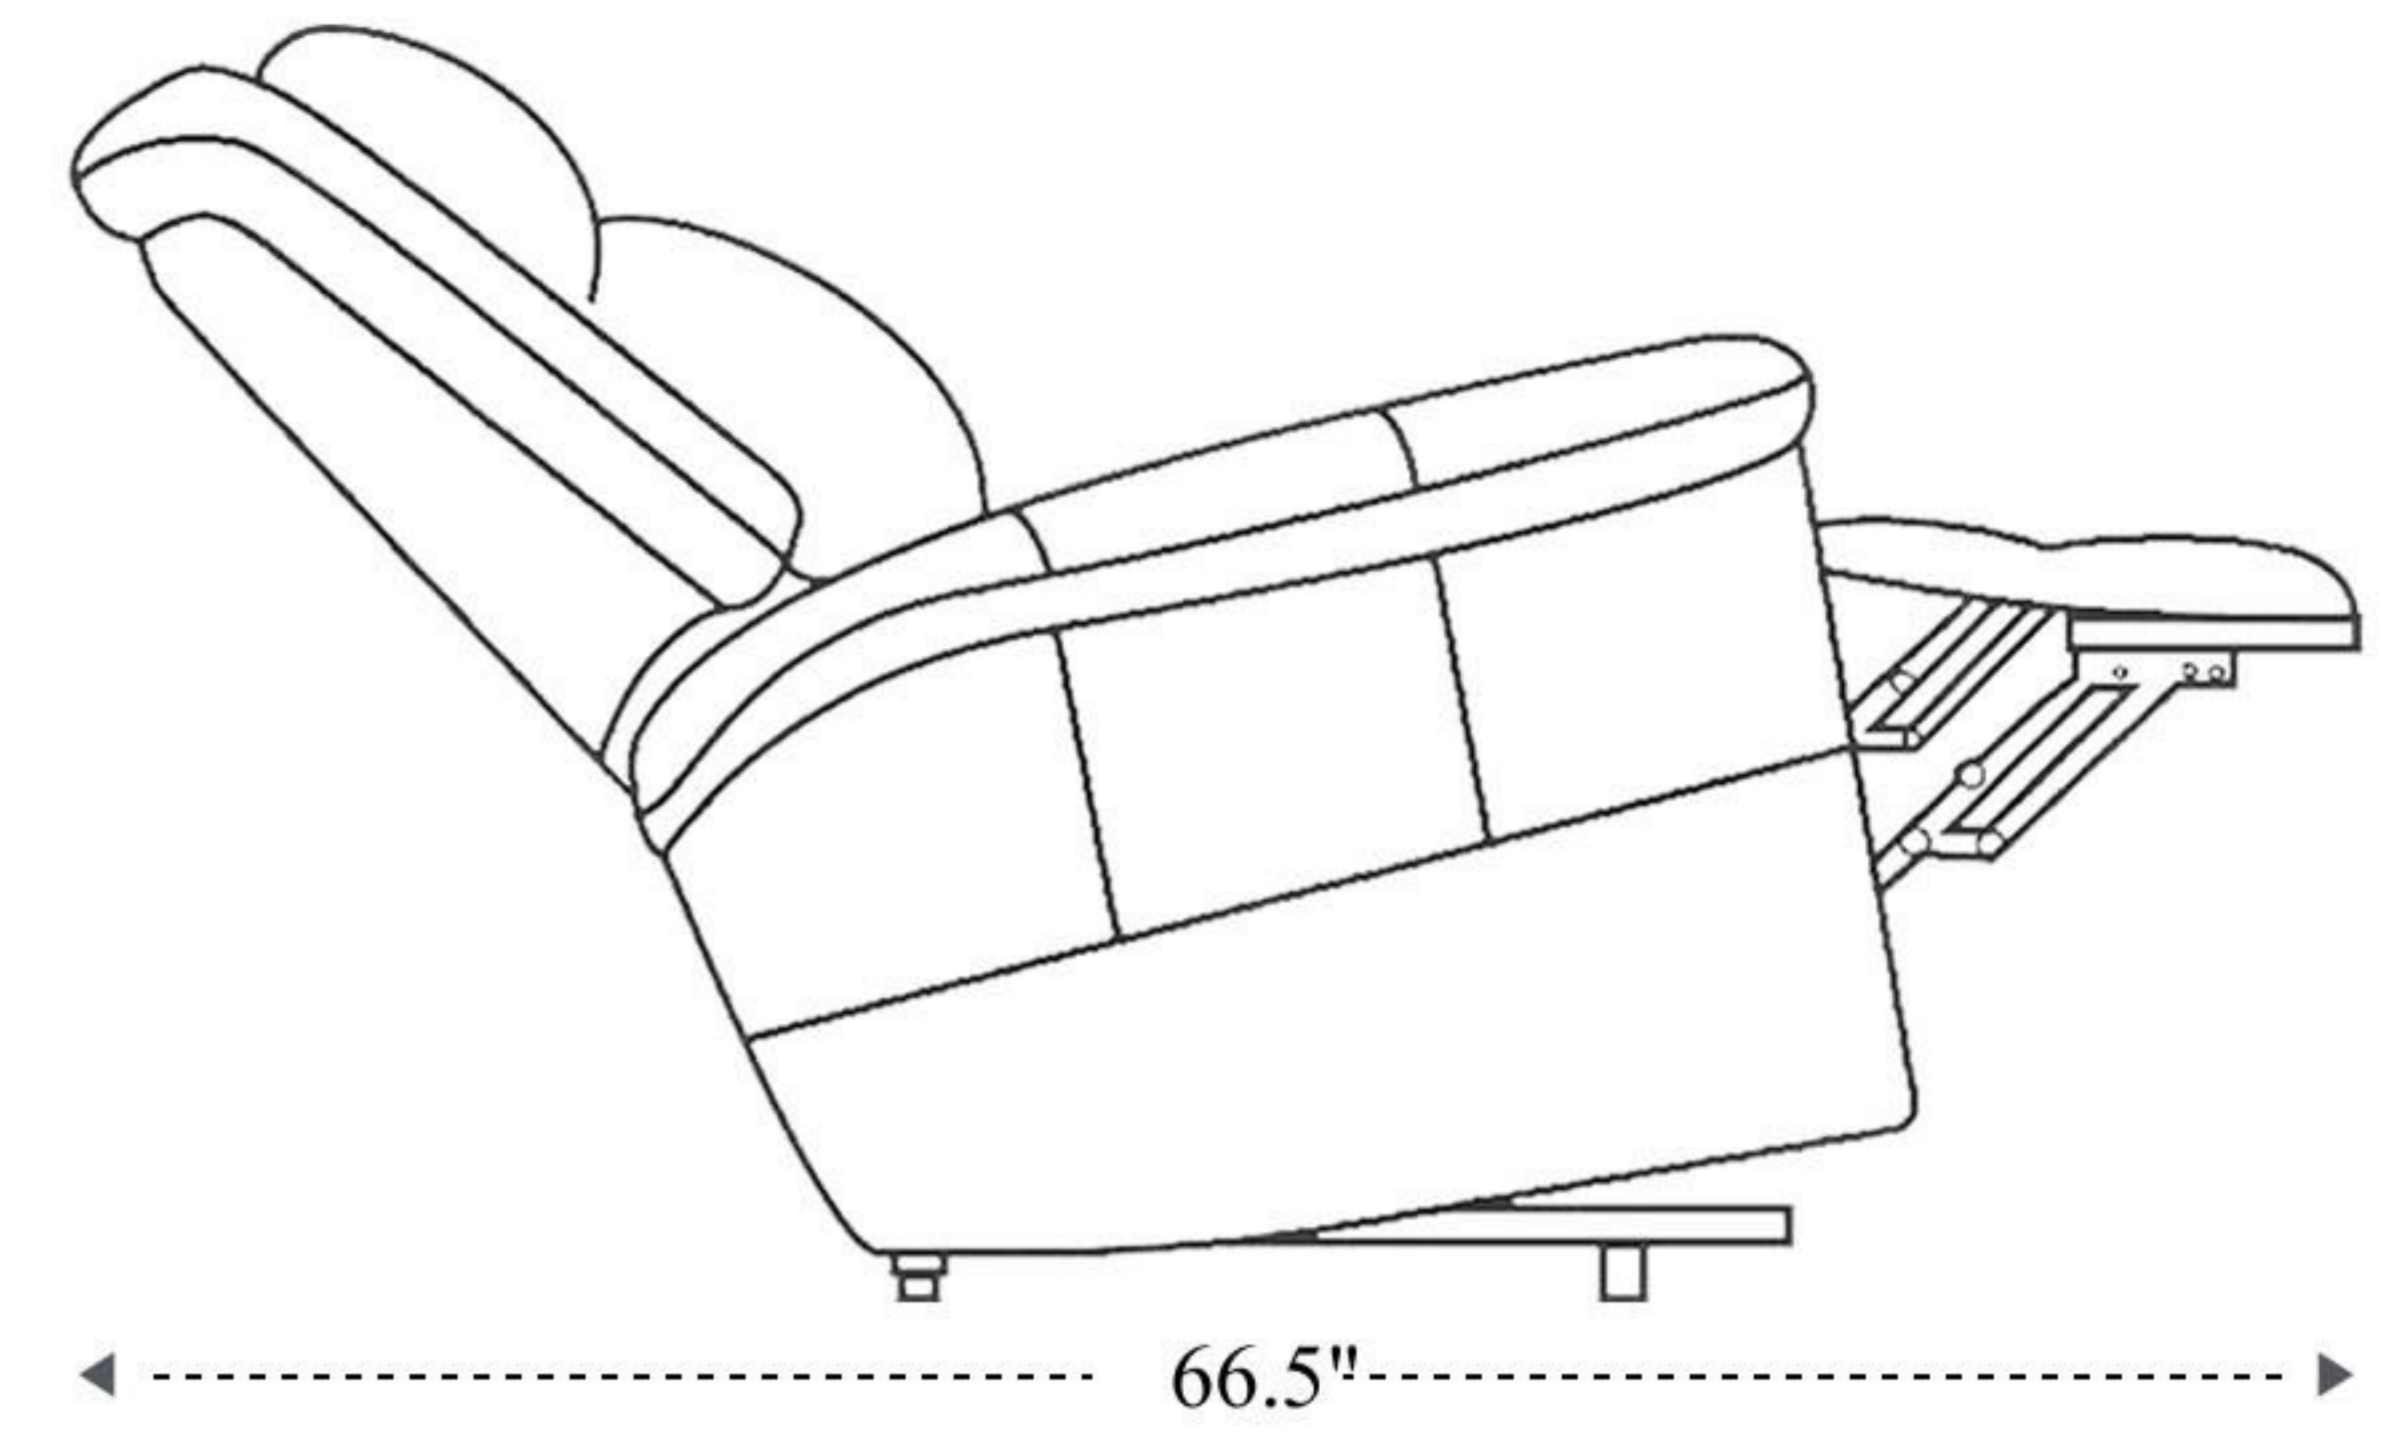

Power Reclining Sofa

Overall Dimensions	83" x 40" x 42"
Overall Width	83"
Overall Depth	40"
Overall Height	42"
Overall Weight	254.1 lbs.
Fully Reclined	66.5"
Distance from Wall	4.5"
Back of Seat to end of Chaise	39"
Leg Height (Distance from Foot Rest to Floor in Full Recline)	21"
Head Height (Distance from Headrest to Floor in Full Recline)	33"

Seat Width	22"
Seat Depth	21"
Seat Height	20"
Arm Width	9"
Arm Depth	23"
Arm Height	26"
Back Width	24"
Back Height	29"
Headrest Extended from Back	6.5"

Power Reclining Loveseat

Overall Dimensions	61" x 40" x 42"
Overall Width	61"
Overall Depth	40"
Overall Height	42"
Overall Weight	206.8 lbs.
Fully Reclined	66.5"
Distance from Wall	4.5"
Back of Seat to end of Chaise	39"
Leg Height <small>(Distance from Foot Rest to Floor in Full Recline)</small>	21"
Head Height <small>(Distance from Headrest to Floor in Full Recline)</small>	33"

Seat Width	22"
Seat Depth	21"
Seat Height	20"
Arm Width	9"
Arm Depth	23"
Arm Height	26"
Back Width	24"
Back Height	29"
Headrest Extended from Back	6.5"